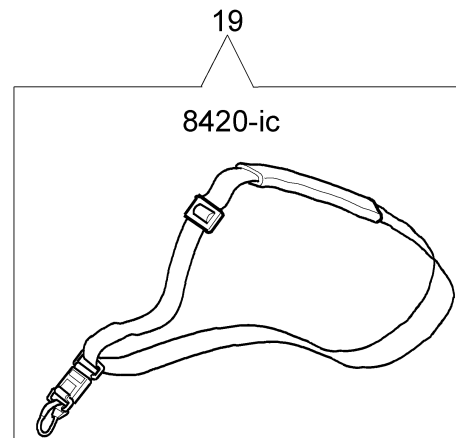

Ref.Nu	Qty	Part number	Description	Validity from	Validity till	Notes	Bulletin
1	1	61112072BR	Kegelradantrieb Ø32				
2	1	4138428	Cap				
4	1	3805010	Screw				
5	1	3801017R	Screw				
6	1	3819006R	Grower				
7	1	3912005	Nut				
10	1	4174338A	Pin set				
12	1	61112072BR	Kegelradantrieb Ø32				
13	1	61110191	Gear case				
14	1	3034019	Bearing				
15	1	3035040R	Bearing				
16	1	3024012	Ring				
17	1	4138311A	Ring				
18	1	3025009	Ring				
19	1	3034218	Bearing				
20	1	4191233	Bevel gear set				
21	1	61112072BR	Kegelradantrieb Ø32				
22	1	3034012R	Bearing				
23	1	3025022R	Snap ring				
24	1	3050023R	Seal ring				
25	1	4138668	Spacer				
26	1	4191247R	Hub				
27	1	4179088R	Flange				
28	1	4100456R	Guard				
29	1	61040074AR	Screw				
30	1	61110075R	Nut				
31	1	63019016	Compl. nylon head Ø3				
32	1	61040071R	Cap				
33	1	61112061A	Complete nylon head Ø 3,5				
34	1	61112058	Bevel gear set				
35	1	61110072	Shaft				

Ref.Nu	Qty	Part number	Description	Validity from	Validity till	Notes	Bulletin
1	2	3960040R	Screw				
2	1	4174275R	Blade				
3	1	4174283AR	Skirt w/blade				
4	4	3802004CR	Screw				
5	1	4174278	Plate				
6	1	4192048B	Guard assy				
7	1	4199008B	Insert (male)				
8	1	4199004	Spring				
9	1	4199052	Nylon spool				
10	2	4199005A	Bushing				
11	1	4199026B	Cover				
12	1	63019016	Compl. nylon head Ø3				
13	1	4174113A	Plate				
14	1	4174117A	Grip-end				
15	1	4174157	Tape (red)				
16	1	4174111A	Key				
17	1	4098812A	Spring				
18	1	4174163	Harness				
19	1	4160463AR	Single harness				
20	1	63070002R	Harness				
21	1	63070025	Buckle set				
22	1	4191240	Tool kit				
23	1	4095665AR	3-tooth blade				
24	1	63019018	Compl. nylon head Ø3				
25	1	61110076	Insert (female)				
26	1	4174280	Disc guard				
27	1	4174279	Disc guard				
28	4	3802004CR	Screw				