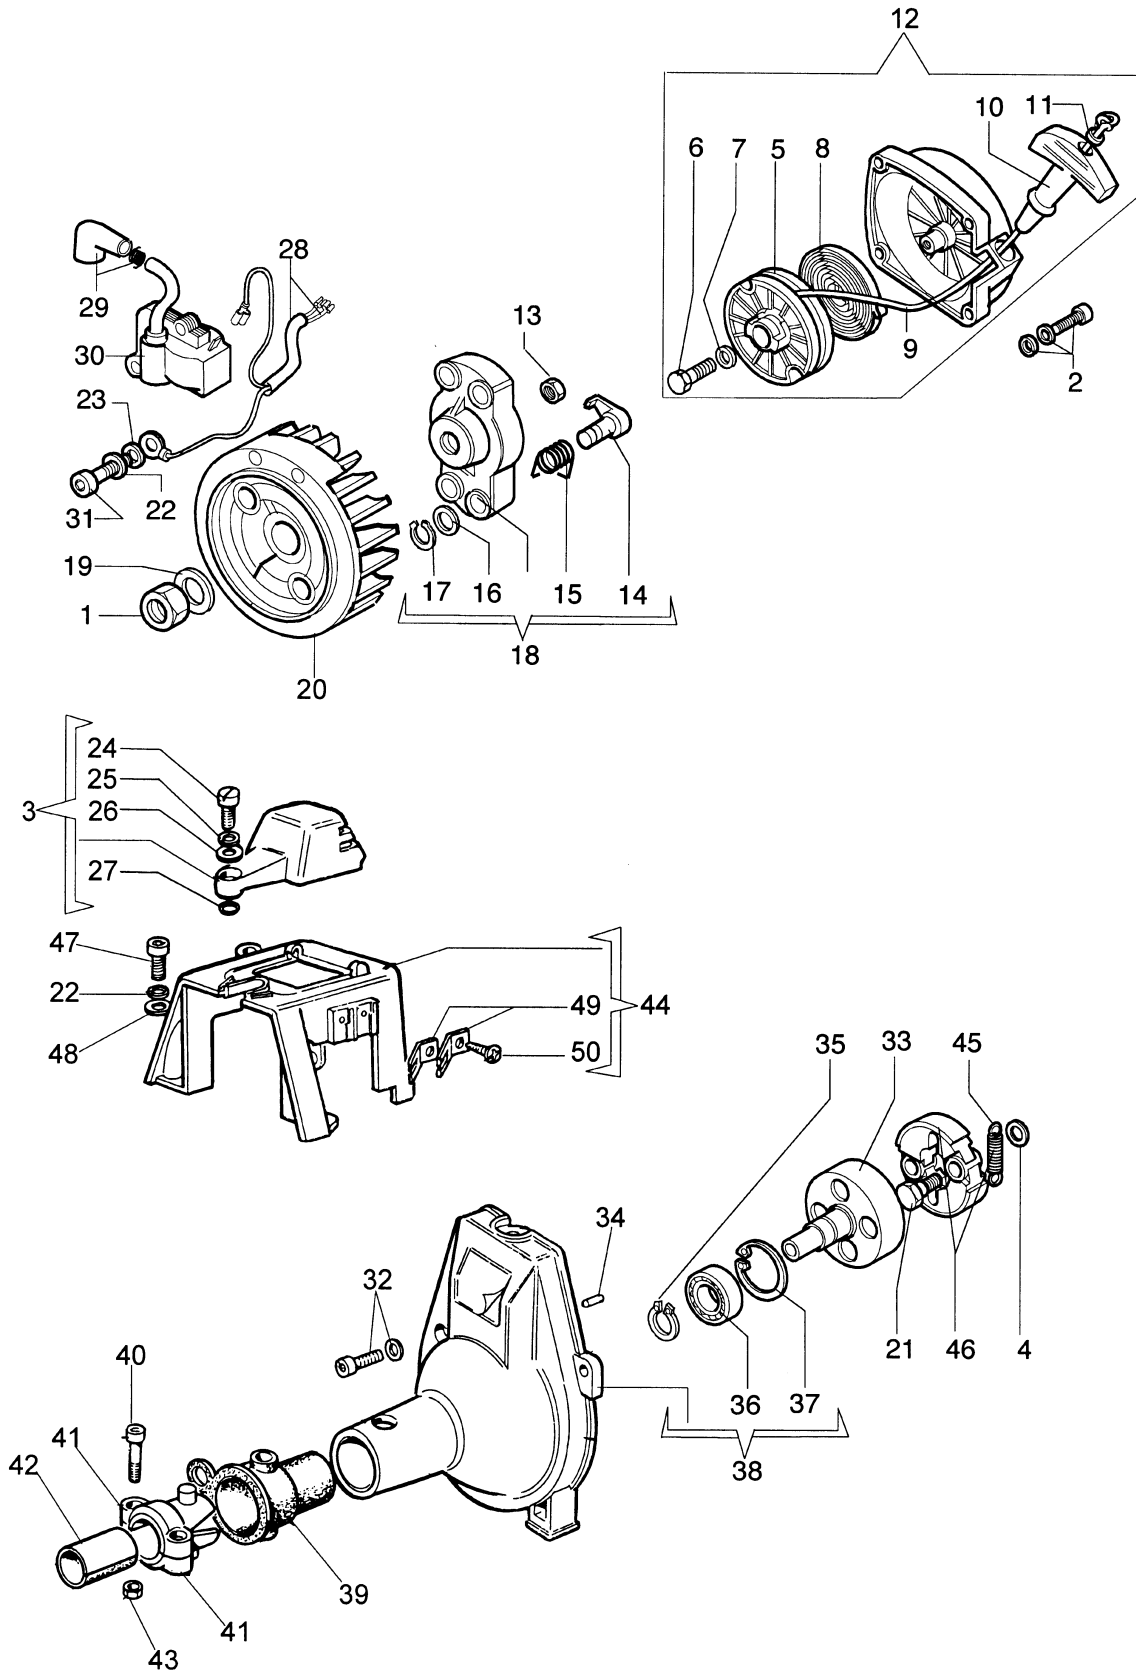

Ref.Nu	Qty	Part number	Description	Validity from	Validity till	Notes	Bulletin
1	1	61112072BR	Kegelradantrieb Ø32				
2	1	4138428	Cap				
4	1	3805010	Screw				
5	1	3801017R	Screw				
6	1	3819006R	Grower				
7	1	3912005	Nut				
10	1	4174338A	Pin set				
12	1	61112072BR	Kegelradantrieb Ø32				
13	1	61110191	Gear case				
14	1	3034019	Bearing				
15	1	3035040R	Bearing				
16	1	3024012	Ring				
17	1	4138311A	Ring				
18	1	3025009	Ring				
19	1	3034218	Bearing				
20	1	4191233	Bevel gear set				
21	1	61112072BR	Kegelradantrieb Ø32				
22	1	3034012R	Bearing				
23	1	3025022R	Snap ring				
24	1	3050023R	Seal ring				
25	1	4138668	Spacer				
26	1	4191247R	Hub				
27	1	4179088R	Flange				
28	1	4100456R	Guard				
29	1	61040074AR	Screw				
30	1	61110075R	Nut				
31	1	63019016	Compl. nylon head Ø3				
32	1	61040071R	Cap				
33	1	61112061A	Complete nylon head Ø 3,5				
34	1	61112058	Bevel gear set				
35	1	61110072	Shaft				

Ref.Nu	Qty	Part number	Description	Validity from	Validity till	Notes	Bulletin
1	2	3960040R	Screw				
2	1	4174275R	Blade				
3	1	4174283AR	Skirt w/blade				
4	4	3802004CR	Screw				
5	1	4174278	Plate				
6	1	4192048B	Guard assy				
7	1	4199008B	Insert (male)				
8	1	4199004	Spring				
9	1	4199052	Nylon spool				
10	2	4199005A	Bushing				
11	1	4199026B	Cover				
12	1	63019016	Compl. nylon head Ø3				
13	1	4174113A	Plate				
14	1	4174117A	Grip-end				
15	1	4174157	Tape (red)				
16	1	4174111A	Key				
17	1	4098812A	Spring				
18	1	4174163	Harness				
19	1	4160463AR	Single harness				
20	1	63070002R	Harness				
21	1	63070025	Buckle set				
22	1	4191240	Tool kit				
23	1	4095665AR	3-tooth blade				
24	1	63019018	Compl. nylon head Ø3				
25	1	61110076	Insert (female)				
26	1	4174280	Disc guard				
27	1	4174279	Disc guard				
28	4	3802004CR	Screw				