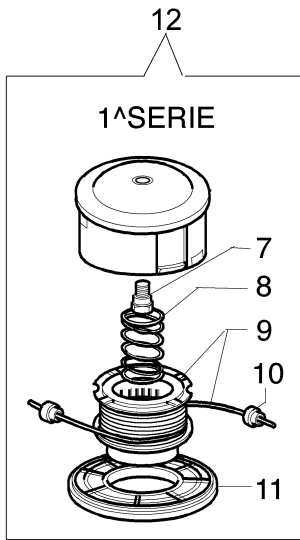

Ref.Nu	Qty	Part number	Description	Validity from	Validity till	Notes	Bulletin
1	1	61112072BR	Kegelradantrieb Ø32				
2	1	4138428	Cap				
4	1	3805010	Screw				
5	1	3801017R	Screw				
6	1	3819006R	Grower				
7	1	3912005	Nut				
10	1	4174338A	Pin set				
12	1	61112072BR	Kegelradantrieb Ø32				
13	1	61110191	Gear case				
14	1	3034019	Bearing				
15	1	3035040R	Bearing				
16	1	3024012	Ring				
17	1	4138311A	Ring				
18	1	3025009	Ring				
19	1	3034218	Bearing				
20	1	4191233	Bevel gear set				
21	1	61112072BR	Kegelradantrieb Ø32				
22	1	3034012R	Bearing				
23	1	3025022R	Snap ring				
24	1	3050023R	Seal ring				
25	1	4138668	Spacer				
26	1	4191247R	Hub				
27	1	4179088R	Flange				
28	1	4100456R	Guard				
29	1	61040074AR	Screw				
30	1	61110075R	Nut				
31	1	63019016	Compl. nylon head Ø3				
32	1	61040071R	Cap				
33	1	61112061A	Complete nylon head Ø 3,5				
34	1	61112058	Bevel gear set				
35	1	61110072	Shaft				

Ref.Nu	Qty	Part number	Description	Validity from	Validity till	Notes	Bulletin
1	2	3960040R	Screw				
2	1	4174275R	Blade				
3	1	4174283AR	Skirt w/blade				
4	4	3802004CR	Screw				
5	1	4174278	Plate				
6	1	4192048B	Guard assy				
7	1	4199008B	Insert (male)				
8	1	4199004	Spring				
9	1	4199052	Nylon spool				
10	2	4199005A	Bushing				
11	1	4199026B	Cover				
12	1	63019016	Compl. nylon head Ø3				
13	1	4174113A	Plate				
14	1	4174117A	Grip-end				
15	1	4174157	Tape (red)				
16	1	4174111A	Key				
17	1	4098812A	Spring				
18	1	4174163	Harness				
19	1	4160463AR	Single harness				
20	1	63070002R	Harness				
21	1	63070025	Buckle set				
22	1	4191240	Tool kit				
23	1	4095665AR	3-tooth blade				
24	1	63019018	Compl. nylon head Ø3				
25	1	61110076	Insert (female)				
26	1	4174280	Disc guard				
27	1	4174279	Disc guard				
28	4	3802004CR	Screw				