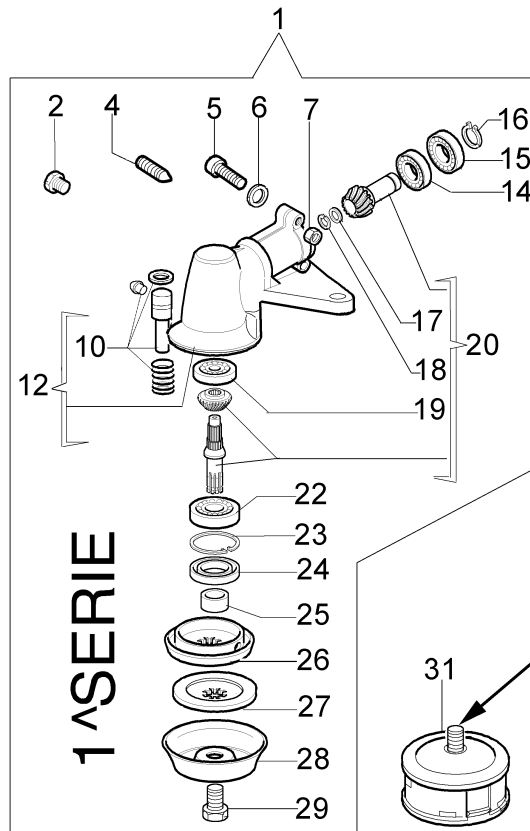

Ref.Nu	Qty	Part number	Description	Validity from	Validity till	Notes	Bulletin
1	1	61112072BR	Kegelradantrieb Ø32				
2	1	4138428	Cap				
4	1	3805010	Screw				
5	1	3801017R	Screw				
6	1	3819006R	Grower				
7	1	3912005	Nut				
10	1	4174338A	Pin set				
12	1	61112072BR	Kegelradantrieb Ø32				
13	1	61110191	Gear case				
14	1	3034019	Bearing				
15	1	3035040R	Bearing				
16	1	3024012	Ring				
17	1	4138311A	Ring				
18	1	3025009	Ring				
19	1	3034218	Bearing				
20	1	4191233	Bevel gear set				
21	1	61112072BR	Kegelradantrieb Ø32				
22	1	3034012R	Bearing				
23	1	3025022R	Snap ring				
24	1	3050023R	Seal ring				
25	1	4138668	Spacer				
26	1	4191247R	Hub				
27	1	4179088R	Flange				
28	1	4100456R	Guard				
29	1	61040074AR	Screw				
30	1	61110075R	Nut				
31	1	63019016	Compl. nylon head Ø3				
32	1	61040071R	Cap				
33	1	61112061A	Complete nylon head Ø 3,5				
34	1	61112058	Bevel gear set				
35	1	61110072	Shaft				

Ref.Nu	Qty	Part number	Description	Validity from	Validity till	Notes	Bulletin
1	2	3960040R	Screw				
2	1	4174275R	Blade				
3	1	4174283AR	Skirt w/blade				
4	4	3802004CR	Screw				
5	1	4174278	Plate				
6	1	4192048B	Guard assy				
7	1	4199008B	Insert (male)				
8	1	4199004	Spring				
9	1	4199052	Nylon spool				
10	2	4199005A	Bushing				
11	1	4199026B	Cover				
12	1	63019016	Compl. nylon head Ø3				
13	1	4174113A	Plate				
14	1	4174117A	Grip-end				
15	1	4174157	Tape (red)				
16	1	4174111A	Key				
17	1	4098812A	Spring				
18	1	4174163	Harness				
19	1	4160463AR	Single harness				
20	1	63070002R	Harness				
21	1	63070025	Buckle set				
22	1	4191240	Tool kit				
23	1	4095665AR	3-tooth blade				
24	1	63019018	Compl. nylon head Ø3				
25	1	61110076	Insert (female)				
26	1	4174280	Disc guard				
27	1	4174279	Disc guard				
28	4	3802004CR	Screw				