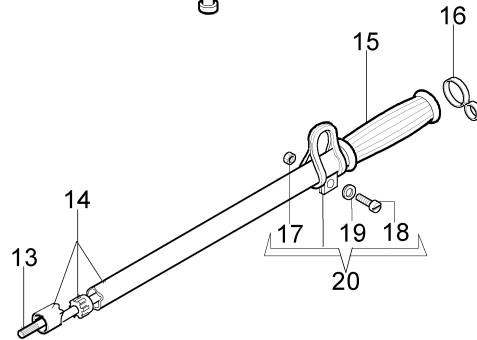

I° serie / I° series