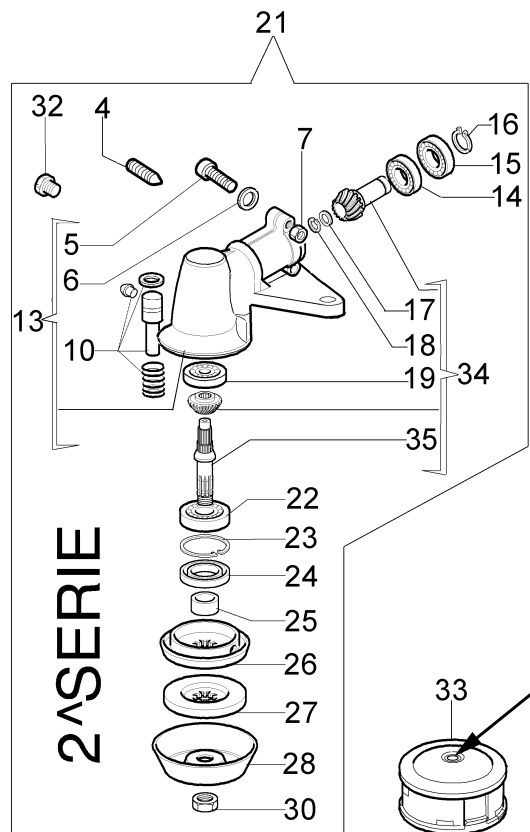

Ref.Nu	Qty	Part number	Description	Validity from	Validity till	Notes	Bulletin
1	1	61112072BR	Kegelradantrieb Ø32				
2	1	4138428	Cap				
4	1	3805010	Screw				
5	1	3801017R	Screw				
6	1	3819006R	Grower				
7	1	3912005	Nut				
10	1	4174338A	Pin set				
12	1	61112072BR	Kegelradantrieb Ø32				
13	1	61110191	Gear case				
14	1	3034019	Bearing				
15	1	3035040R	Bearing				
16	1	3024012	Ring				
17	1	4138311A	Ring				
18	1	3025009	Ring				
19	1	3034218	Bearing				
20	1	4191233	Bevel gear set				
21	1	61112072BR	Kegelradantrieb Ø32				
22	1	3034012R	Bearing				
23	1	3025022R	Snap ring				
24	1	3050023R	Seal ring				
25	1	4138668	Spacer				
26	1	4191247R	Hub				
27	1	4179088R	Flange				
28	1	4100456R	Guard				
29	1	61040074AR	Screw				
30	1	61110075R	Nut				
31	1	63019016	Compl. nylon head Ø3				
32	1	61040071R	Cap				
33	1	61112061A	Complete nylon head Ø 3,5				
34	1	61112058	Bevel gear set				
35	1	61110072	Shaft				

Ref.Nu	Qty	Part number	Description	Validity from	Validity till	Notes	Bulletin
1	2	3960040R	Screw				
2	1	4174275R	Blade				
3	1	4174283AR	Skirt w/blade				
4	4	3802004CR	Screw				
5	1	4174278	Plate				
6	1	4192048B	Guard assy				
7	1	4199008B	Insert (male)				
8	1	4199004	Spring				
9	1	4199052	Nylon spool				
10	2	4199005A	Bushing				
11	1	4199026B	Cover				
12	1	63019016	Compl. nylon head Ø3				
13	1	4174113A	Plate				
14	1	4174117A	Grip-end				
15	1	4174157	Tape (red)				
16	1	4174111A	Key				
17	1	4098812A	Spring				
18	1	4174163	Harness				
19	1	4160463AR	Single harness				
20	1	63070002R	Harness				
21	1	63070025	Buckle set				
22	1	4191240	Tool kit				
23	1	4095665AR	3-tooth blade				
24	1	63019018	Compl. nylon head Ø3				
25	1	61110076	Insert (female)				
26	1	4174280	Disc guard				
27	1	4174279	Disc guard				
28	4	3802004CR	Screw				