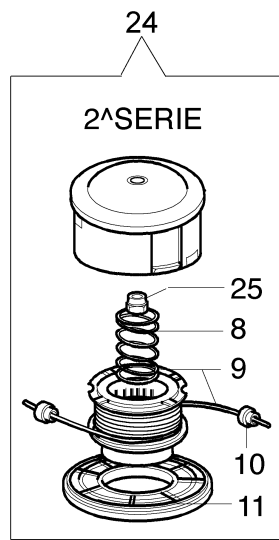

Ref.Nu	Qty	Part number	Description	Validity from	Validity till	Notes	Bulletin
1	1	61112072BR	Kegelradantrieb Ø32				
2	1	4138428	Cap				
4	1	3805010	Screw				
5	1	3801017R	Screw				
6	1	3819006R	Grower				
7	1	3912005	Nut				
10	1	4174338A	Pin set				
12	1	61112072BR	Kegelradantrieb Ø32				
13	1	61110191	Gear case				
14	1	3034019	Bearing				
15	1	3035040R	Bearing				
16	1	3024012	Ring				
17	1	4138311A	Ring				
18	1	3025009	Ring				
19	1	3034218	Bearing				
20	1	4191233	Bevel gear set				
21	1	61112072BR	Kegelradantrieb Ø32				
22	1	3034012R	Bearing				
23	1	3025022R	Snap ring				
24	1	3050023R	Seal ring				
25	1	4138668	Spacer				
26	1	4191247R	Hub				
27	1	4179088R	Flange				
28	1	4100456R	Guard				
29	1	61040074AR	Screw				
30	1	61110075R	Nut				
31	1	63019016	Compl. nylon head Ø3				
32	1	61040071R	Cap				
33	1	61112061A	Complete nylon head Ø 3,5				
34	1	61112058	Bevel gear set				
35	1	61110072	Shaft				

Ref.Nu	Qty	Part number	Description	Validity from	Validity till	Notes	Bulletin
1	2	3960040R	Screw				
2	1	4174275R	Blade				
3	1	4174283AR	Skirt w/blade				
4	4	3802004CR	Screw				
5	1	4174278	Plate				
6	1	4192048B	Guard assy				
7	1	4199008B	Insert (male)				
8	1	4199004	Spring				
9	1	4199052	Nylon spool				
10	2	4199005A	Bushing				
11	1	4199026B	Cover				
12	1	63019016	Compl. nylon head Ø3				
13	1	4174113A	Plate				
14	1	4174117A	Grip-end				
15	1	4174157	Tape (red)				
16	1	4174111A	Key				
17	1	4098812A	Spring				
18	1	4174163	Harness				
19	1	4160463AR	Single harness				
20	1	63070002R	Harness				
21	1	63070025	Buckle set				
22	1	4191240	Tool kit				
23	1	4095665AR	3-tooth blade				
24	1	63019018	Compl. nylon head Ø3				
25	1	61110076	Insert (female)				
26	1	4174280	Disc guard				
27	1	4174279	Disc guard				
28	4	3802004CR	Screw				