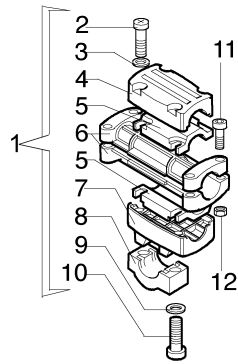

I° serie / I° series