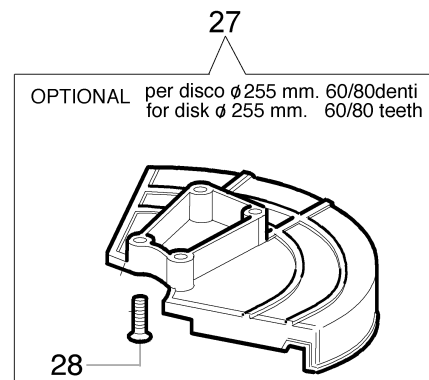

Ref.Nu	Qty	Part number	Description	Validity from	Validity till	Notes	Bulletin
1		4191034B	Stand				
2		3918005	Washer				
3		3819006R	Grower				
4		3801013R	Screw				
5		4151258R	Complete cap				
6		4191177	Tube				
7		4191156AR	Fuel tank				
8		50010218R	Fuel filter				
10		4100308AR	Gasket				
11		4098658AR	Breather valve