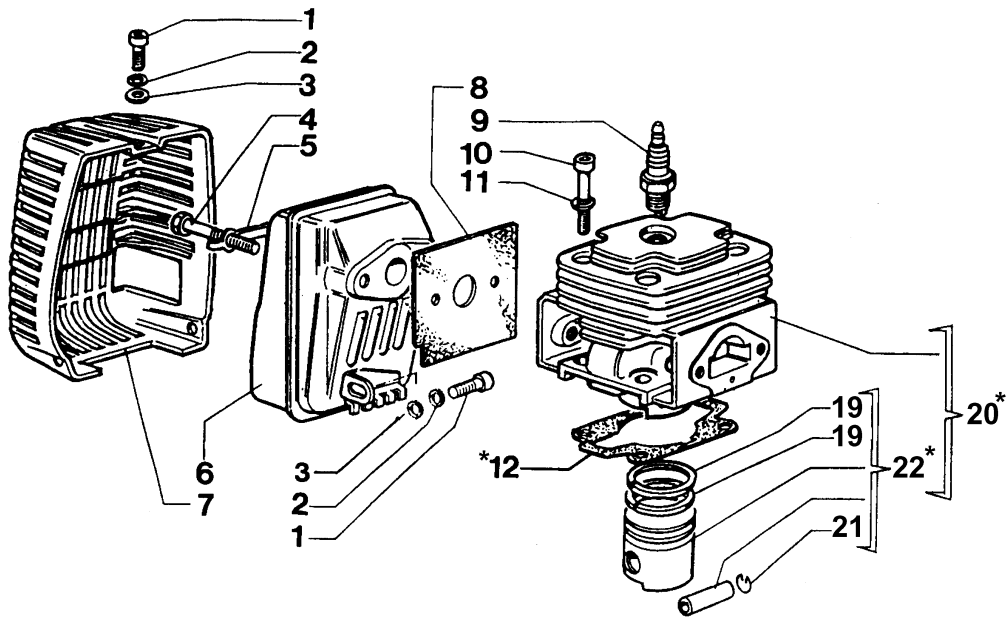

Ref.Nu	Qty	Part number	Description	Validity from	Validity till	Notes	Bulletin
1	1	3912012	Nut				
2	4	4175089A	Screw				
3	1	4191179A	Guard				
4	2	3818011A	Washer				
5	1	4191018BR	Starter pulley				
6	1	3906016	Screw				
7	1	3918006	Washer				
8	1	004000132R	Spring				
9	1	4098073R	Starter rope				
10	1	4191020A	Starter handle				
11	1	006000829	Washer				
12	1	4191144CR	Starter assy				
13	1	3933038	Nut				
14	2	4191016R	Pawl				
15	2	4191017A	Spring				
16	2	3064010	Washer				
17	2	3024007	Ring				
18	1	4191143	Clutch driver				
19	1	3916010R	Washer				
20	1	4191021BR	Flywheel				
21	2	4191027FR	Pin				
22	2	3819006R	Grower				
23	2	3918010R	Washer				
24	1	3908032R	Screw				
25	1	3819010	Washer				
26	1	3916006R	Washer				
27	1	3049005	O-ring				
28	1	61110105	Cable				
29	1	4098064R	Spark plug cap				
30	1	4196142R	Ignition coil				
31	2	3801013R	Screw				
32	4	4175071AR	Screw				
33	1	4191030R	Clutch drum				
34	1	3023008R	Plug				
35	1	3024015	Snap ring				
36	1	3035042R	Bearing				
37	1	3025022R	Snap ring				
38	1	4191188	Starter case				
39	1	4191058A	Sleeve				
40	2	3801016R	Screw				
41	2	4191060	Adaptor				
42	1	4192003	Adapter				
43	1	3914003R	Nut				
44	1	4191180AR	Cover				
45	1	4191028R	Spring				
46	1	4191153AR	Clutch				
47	1	3801011	Screw				
48	1	3916005R	Washer				
49	1	4191069B	Plate				
50		3960030	Screw				

*27 Short Block