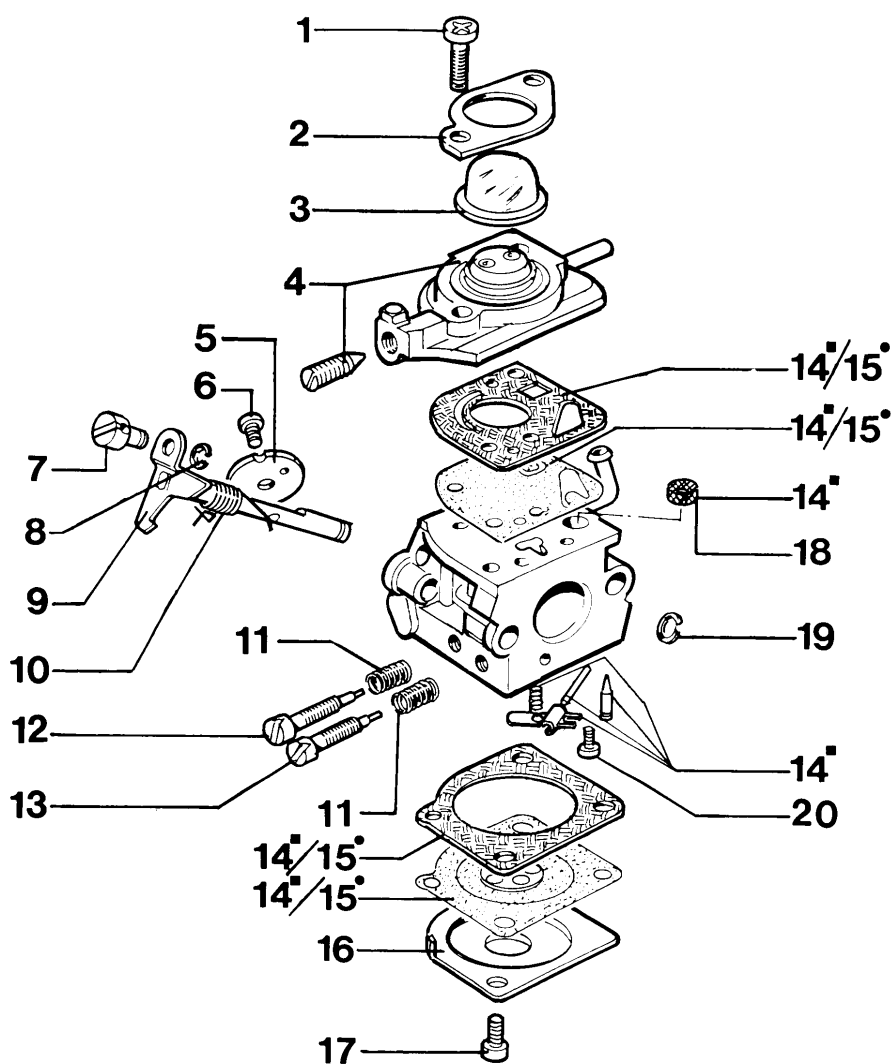

21 **ZAMA C1Q-E3**

mod. 8420 - 8425 - 8510 - 8515

15 ● **KIT MEMBRANE & GUARNIZIONI**
DIAPHRAGM & GASKET SET

14 ■ **KIT RIPARAZIONE**
REPAIR KIT