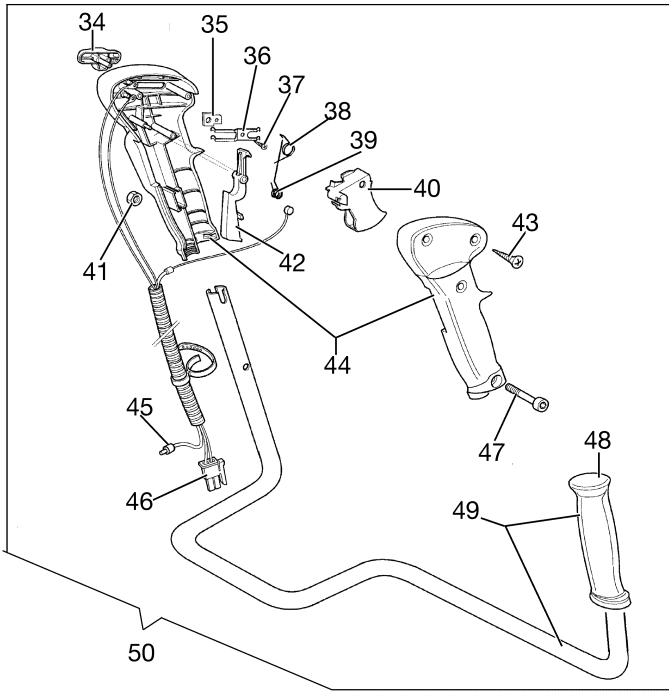

II° serie / II° series