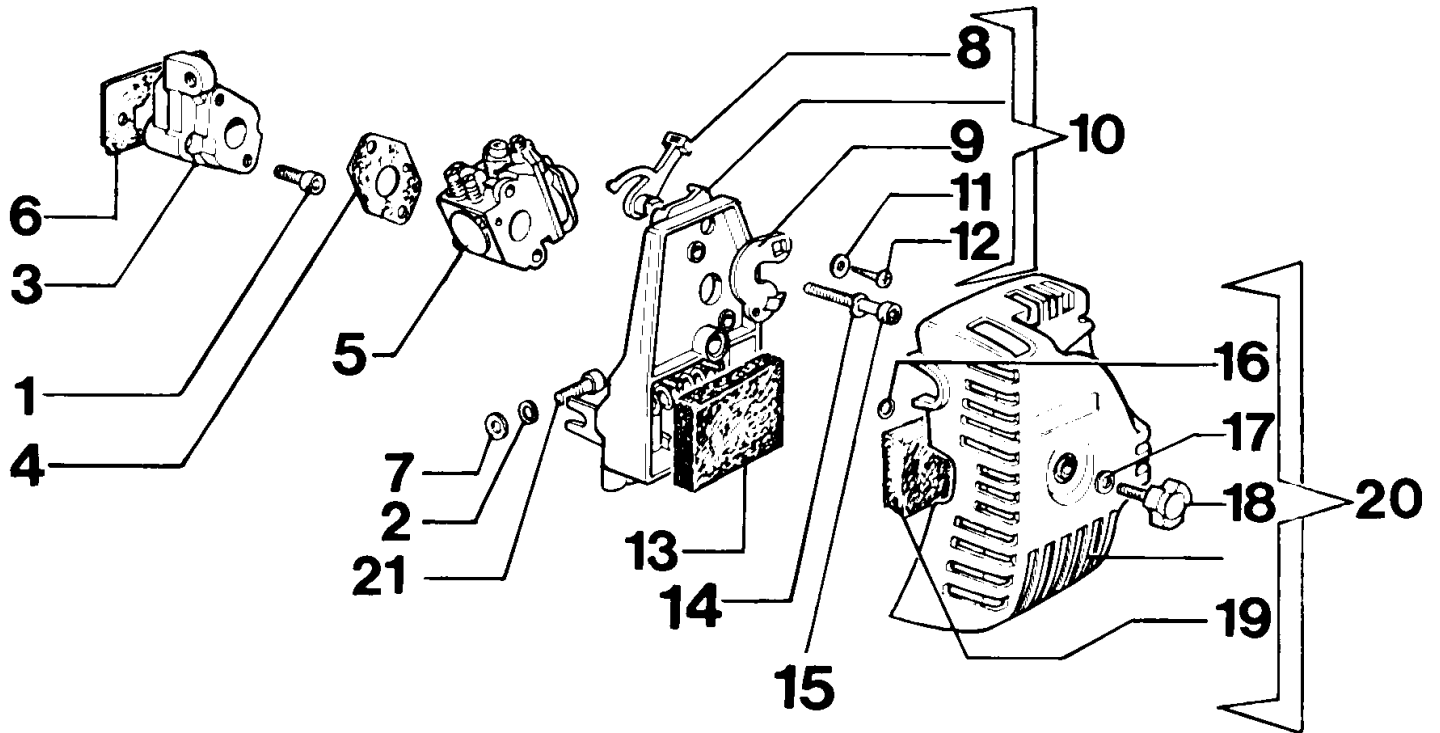

Ref.Nu	Qty	Part number	Description	Validity from	Validity till	Notes	Bulletin
1		3801013R	Screw				
2		3819006R	Grower				
3		4191150A	Flange				
4		4174093AR	Gasket				
5		2318520R	Carburetor C1Q-E3				
6		4191275R	Gasket				
7		3918005	Washer				
8		4191049	Starter lever				
9		4191050	Shutter				
10		4191152A	Support				
11		4120070	Washer				
12		320000004	Screw				
13		4191048AR	Air filter				
14		3833073R	Washer				
15		3801012	Screw				
16		3049004	O-ring				
17		3078007	Washer				
18		4174098B	Knob				
19		4191085R	Sponge				
20		4191157A	Filter cover				
21		3801011	Screw				
1		3801013R	Screw				
2		3819006R	Grower				
3		4191150A	Flange				
4		4174093AR	Gasket				
5		2318520R	Carburetor C1Q-E3				
6		4191275R	Gasket				
7		3918005	Washer				
8		4191049	Starter lever				
9		4191050	Shutter				
10		4191152A	Support				
11		4120070	Washer				
12		320000004	Screw				
13		4191048AR	Air filter				
14		3833073R	Washer				
15		3801012	Screw				
16		3049004	O-ring				
17		3078007	Washer				
18		4174098B	Knob				
19		4191085R	Sponge				
20		4191157A	Filter cover				
21		3801011	Screw