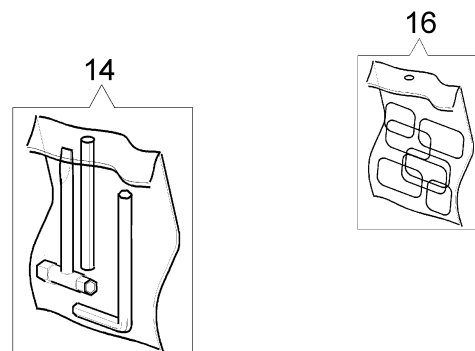

Ref.Nu	Qty	Part number	Description	Validity from	Validity till	Notes	Bulletin
1	1	50010141	Screw				
2	2	095000164	Ring				
3	1	072700211	Shutter				
4	1	2318211	Pin				
5	1	2318737	Shaft				
6	1	072700347	Spring				
7	1	2318837	Adjust. screw				
8	1	2318893	Screw L				
9	1	074000240	Adjust. screw				
10	1	2318191	Cover				
11	4	035000162	Screw				
12	1	003300202	Screw				
13	1	375100087	Cover				
14	1	003300201	Spindle				
15	1	2318671	Repair kit				
16	1	094600148	Spring