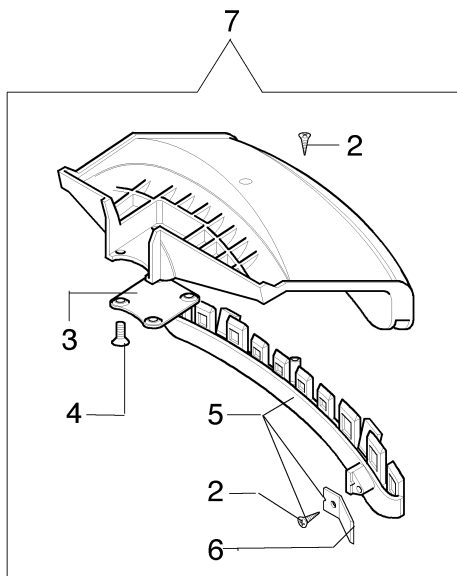

Ref.Nu	Qty	Part number	Description	Validity from	Validity till	Notes	Bulletin
1	1	50010141	Screw				
2	2	095000164	Ring				
3	1	072700211	Shutter				
4	1	2318211	Pin				
5	1	2318737	Shaft				
6	1	072700347	Spring				
7	1	2318837	Adjust. screw				
8	1	2318893	Screw L				
9	1	074000240	Adjust. screw				
10	1	2318191	Cover				
11	4	035000162	Screw				
12	1	003300202	Screw				
13	1	375100087	Cover				
14	1	003300201	Spindle				
15	1	2318671	Repair kit				
16	1	094600148	Spring