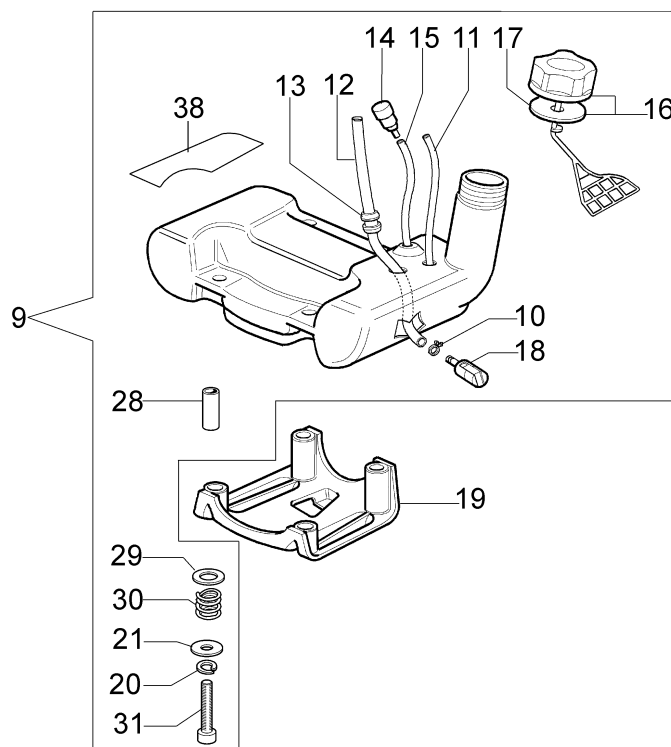

Ref.Nu	Qty	Part number	Description	Validity from	Validity till	Notes	Bulletin
1	1	61200258R	Starter assy				
2	1	61200015R	Starter handle				
3	1	56520087R	Starter rope				
4	6	3801010R	Screw				
5	4	3916005R	Washer				
6	1	004000132R	Spring				
7	1	56520038AR	Pulley				
8	1	3027005R	Ring				
9	1	56520039AR	Shaft joint				
10	1	56520040AR	Plate				
11	1	3918020R	Washer				
12	1	61200012AR	Spark plug cap				
13	1	61200062AR	Clutch driver				
14	1	61250015BR	Ignition coil				
15	1	61250047R	Cable				
16	2	3801013R	Screw				
17	2	3819006R	Washer				
18	1	3912009	Nut				
19	1	3818011A	Washer				
20	1	61250014AR	Flywheel				
21	1	61200059R	Adaptor				
22	2	3801015R	Screw				
23	1	61200060R	Adaptor				
24	2	3914003R	Nut				
25	1	4161364	Bushing				
26	1	4161428R	Sleeve				
27	1	3024015	Snap ring				
28	1	61200031AR	Starter case				
29	1	3035042R	Bearing				
30	1	3025022R	Seeger				
31	1	61200032R	Clutch drum				
32	1	4191027FR	Pin				
33	1	4191028R	Spring				
34	1	4191153AR	Clutch				
35	1	072700089R	Bushing				
36	2	3064010	Washer				
37	2	3024007	Ring				
38	2	4191017A	Spring				
39	1	61200260	Starter kit assy				
40	2	4191016R	Pawl				
41	1	61252002R	Clutch driver				
42	1	4191018BR	Starter pulley				
43	1	50050127	Spring