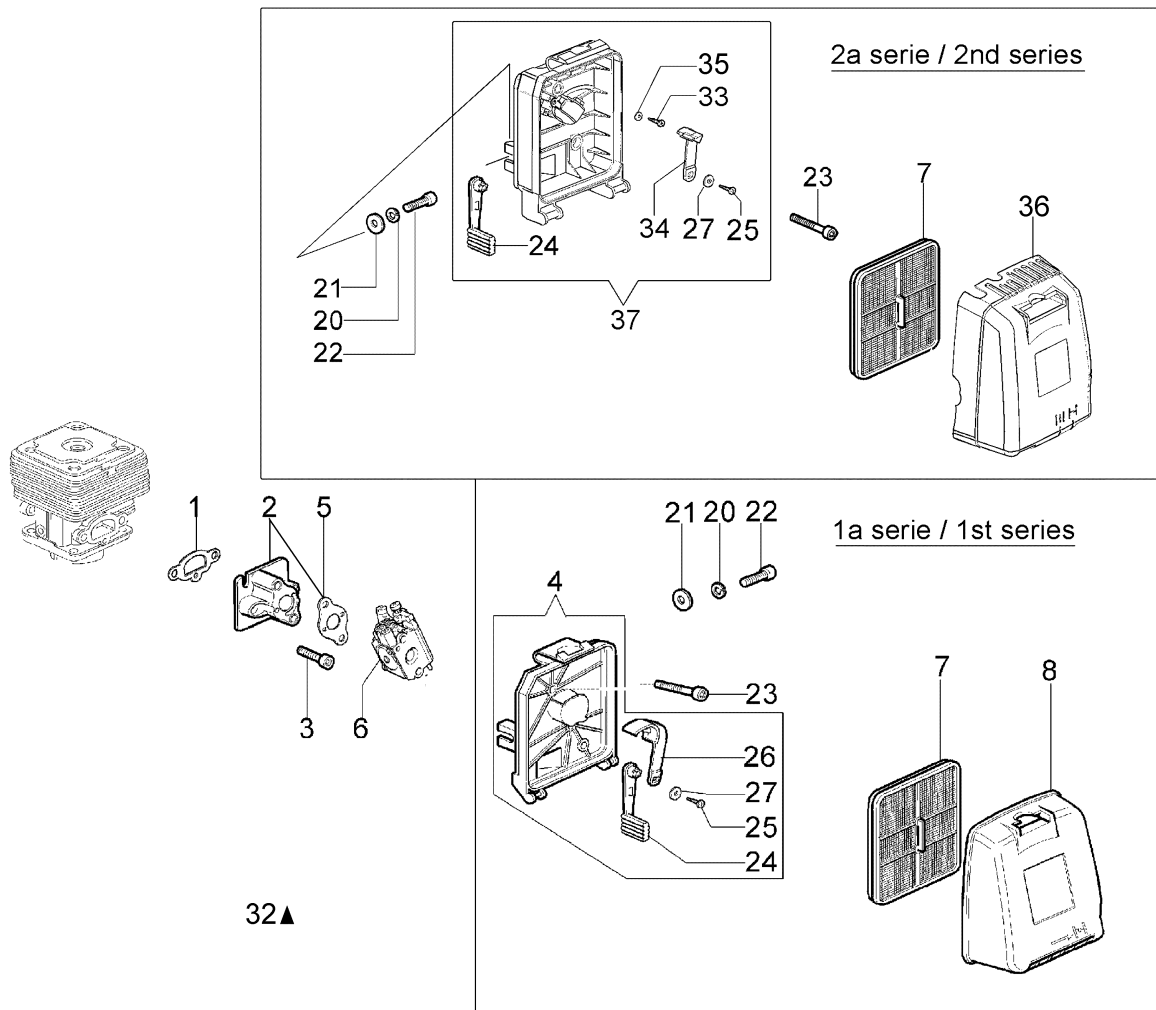

Ref.Nu	Qty	Part number	Description	Validity from	Validity till	Notes	Bulletin
1	1	61200258R	Starter assy				
2	1	61200015R	Starter handle				
3	1	56520087R	Starter rope				
4	6	3801010R	Screw				
5	4	3916005R	Washer				
6	1	004000132R	Spring				
7	1	56520038AR	Pulley				
8	1	3027005R	Ring				
9	1	56520039AR	Shaft joint				
10	1	56520040AR	Plate				
11	1	3918020R	Washer				
12	1	61200012AR	Spark plug cap				
13	1	61200062AR	Clutch driver				
14	1	61250015BR	Ignition coil				
15	1	61250047R	Cable				
16	2	3801013R	Screw				
17	2	3819006R	Washer				
18	1	3912009	Nut				
19	1	3818011A	Washer				
20	1	61250014AR	Flywheel				
21	1	61200059R	Adaptor				
22	2	3801015R	Screw				
23	1	61200060R	Adaptor				
24	2	3914003R	Nut				
25	1	4161364	Bushing				
26	1	4161428R	Sleeve				
27	1	3024015	Snap ring				
28	1	61200031AR	Starter case				
29	1	3035042R	Bearing				
30	1	3025022R	Seeger				
31	1	61200032R	Clutch drum				
32	1	4191027FR	Pin				
33	1	4191028R	Spring				
34	1	4191153AR	Clutch				
35	1	072700089R	Bushing				
36	2	3064010	Washer				
37	2	3024007	Ring				
38	2	4191017A	Spring				
39	1	61200260	Starter kit assy				
40	2	4191016R	Pawl				
41	1	61252002R	Clutch driver				
42	1	4191018BR	Starter pulley				
43	1	50050127	Spring