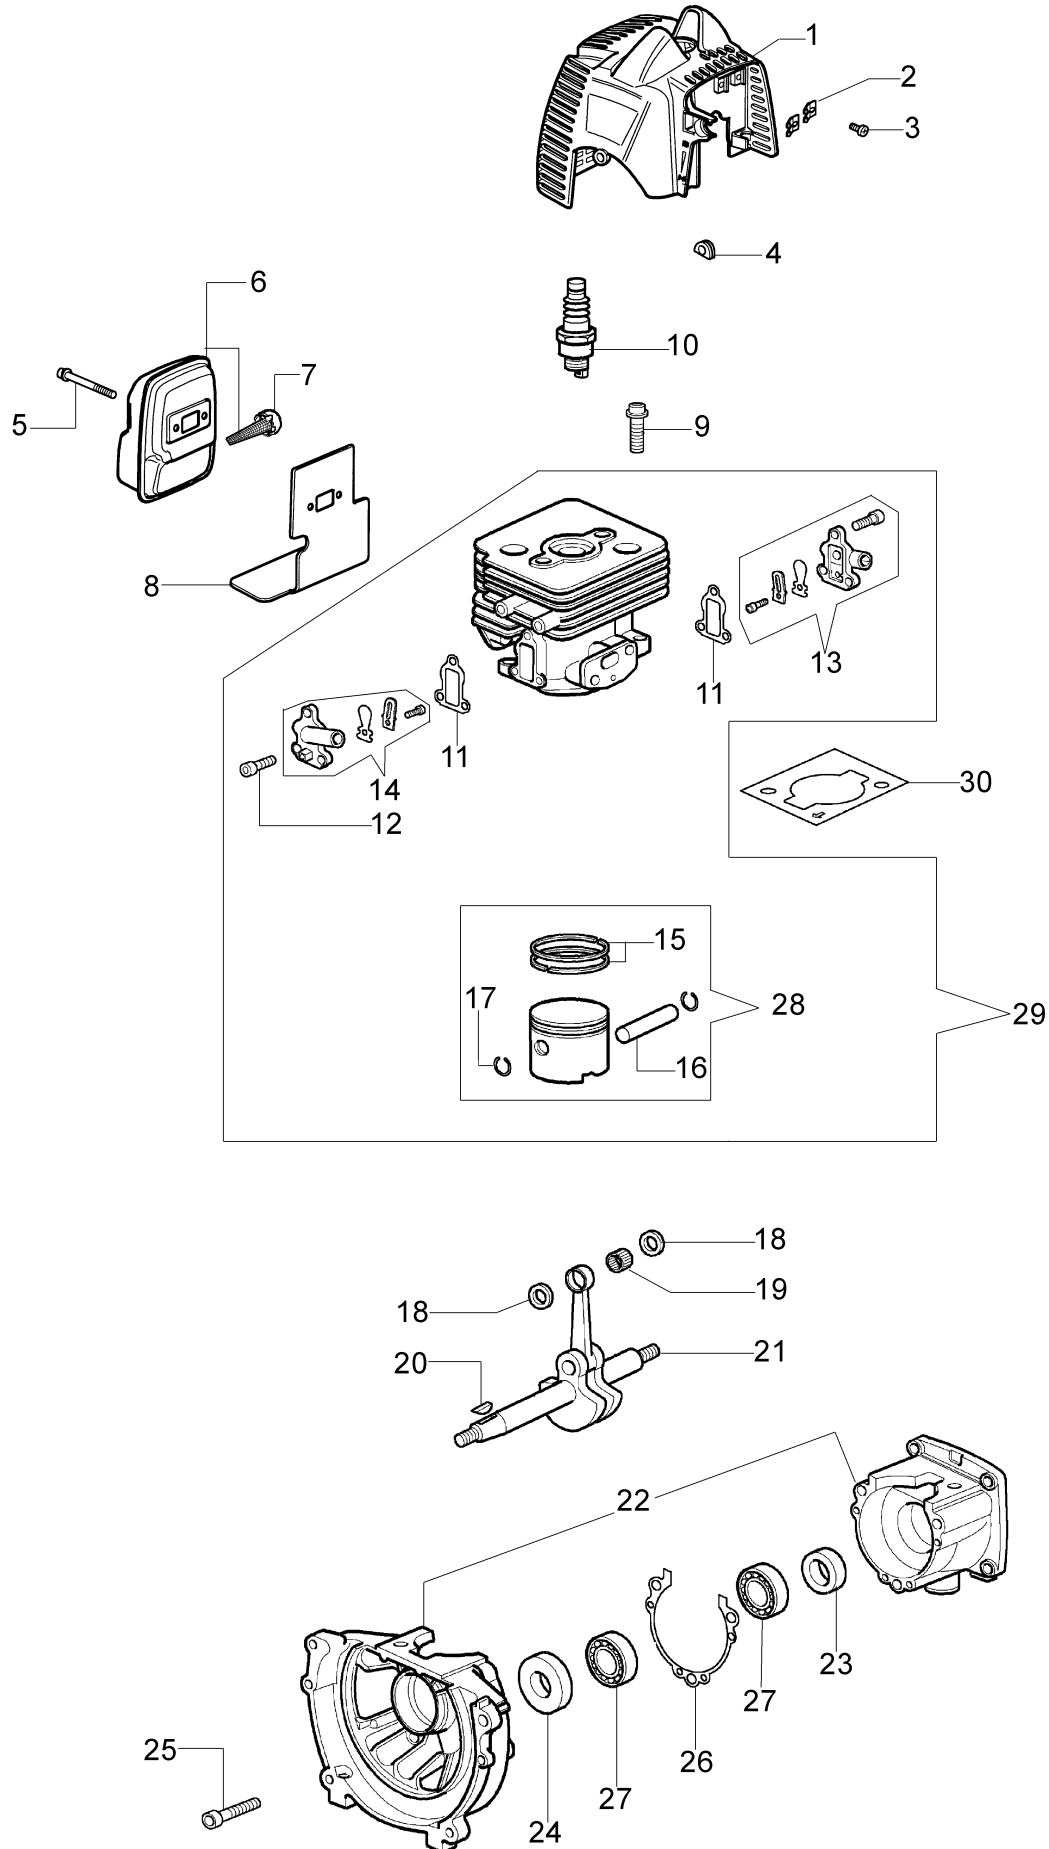

Ref.Nu	Qty	Part number	Description	Validity from	Validity till	Notes	Bulletin
1	1	61170055R	Gasket				BT3-076-07/08
3	1	61172026	Filter support				
4	2	3833073R	Washer				
5	2	4175163	Screw				
6	1	61170052A	Guard				
7	1	61170016R	Air filter				
8	1	61170040BR	Filter cover				
9	2	61070078	Tube				
10	1	61070011AR	Breather valve				
11	1	4098377R	Band				
12	1	4161211R	Bush				
13	1	61070079R	Tank cap				
14	1	61170006	Starter pulley				
15	1	61170131	Tube				
16	1	094600450R	Fuel filter				
17	1	61172028R	Tank				
18	1	61170041	Stand				
19	3	3918005	Washer				
20	3	3819006R	Grower				
21	3	3801013R	Screw				
22	2	3801047	Screw				
23	1	61170015	Insulator				BT3-076-07/08
24	1	61170152	Tube				
25	1	61170153	Tube				
26	1	61170020	Gasket				BT3-076-07/08
27	1	61170184R	Gasket				BT3-076-07/08
28	1	61170185R	Insulator				BT3-076-07/08
29	1	61170200	Carburetor kit WYA-58				BT3-076-07/08