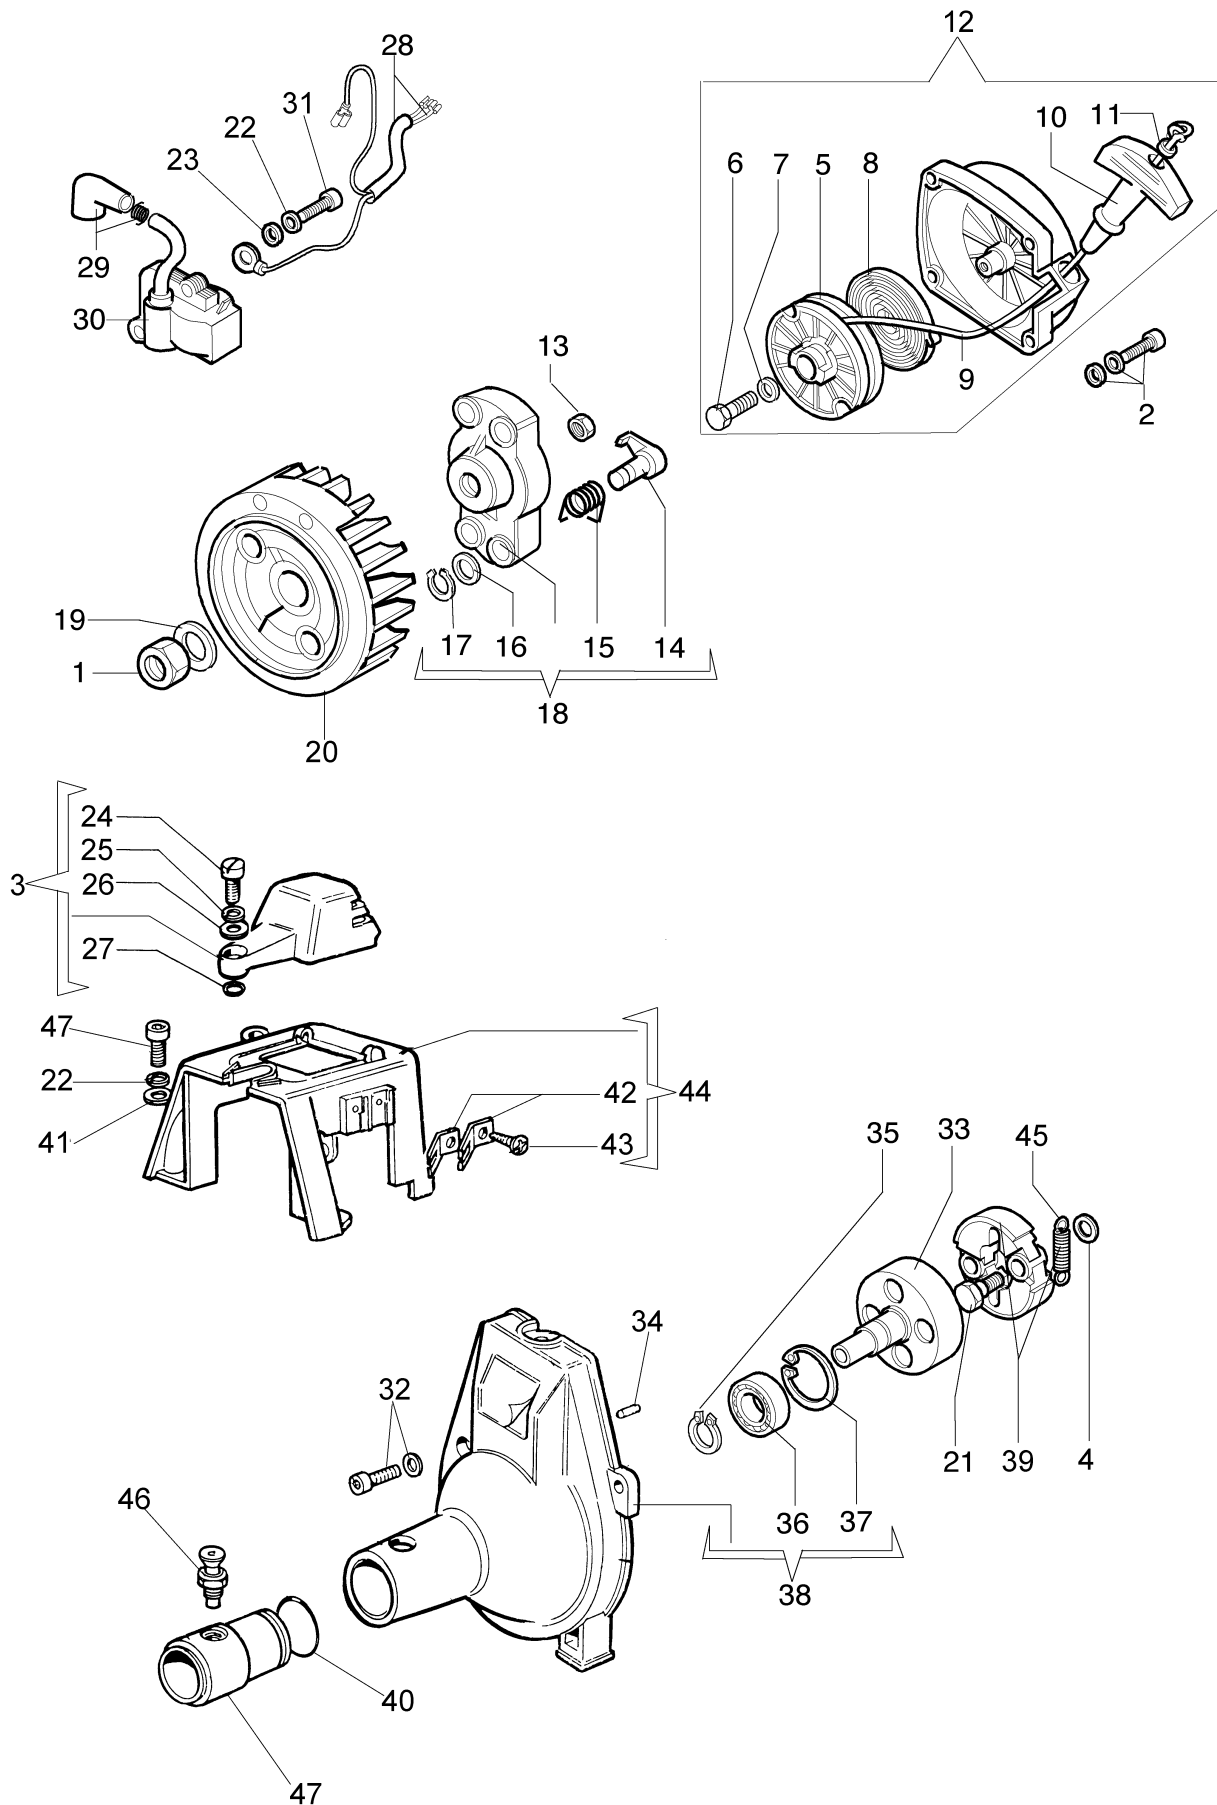

Ref.Nu	Qty	Part number	Description	Validity from	Validity till	Notes	Bulletin
1	1	3912012	Nut				
2	4	4175089A	Screw				
3	1	4191179A	Guard				
4	2	3818011A	Washer				
5	1	4191018BR	Starter pulley				
6	1	3906016R	Screw				
7	1	3918006	Washer				
8	1	004000132R	Spring				
9	1	4098073R	Starter rope				
10	1	4191020A	Starter handle				
11	1	006000829	Washer				
12	1	4191144DR	Starter assy				
13	1	3933038	Nut				
14	2	4191016R	Pawl				
15	2	4191017A	Spring				
16	2	3064010	Washer				
17	2	3024007	Ring				
18	1	4191143R	Clutch driver				
19	1	3916010R	Washer				
20	1	4191021BR	Flywheel				
21	2	4191027FR	Pin				
22	2	3819006R	Washer				
23	2	3918010R	Washer				
24	1	3908032R	Screw				
25	1	3819010	Washer				
26	1	3916006R	Washer				
27	1	3049005R	O-ring				
28	1	61110105	Cable				
29	1	4098064R	Spark plug cap				
30	1	4196142R	Ignition coil				
31	2	3801013R	Screw				
32	4	4175071AR	Screw				
33	1	4193005R	Clutch drum				
34	1	3023008R	Plug				
35	1	3024015	Snap ring				
36	1	3035042R	Bearing				
37	1	3025022R	Ring				
38	1	4193051	Starter case				
39	1	4191153AR	Clutch				
40	1	3049013	O-ring				
41	1	3916005R	Washer				
42	1	4191069B	Plate				
43	2	3960030	Screw				
44	1	4191180AR	Cover				
45	1	4191028R	Spring				
46	1	4193010	Support				
47	1	4193007	Adapter				