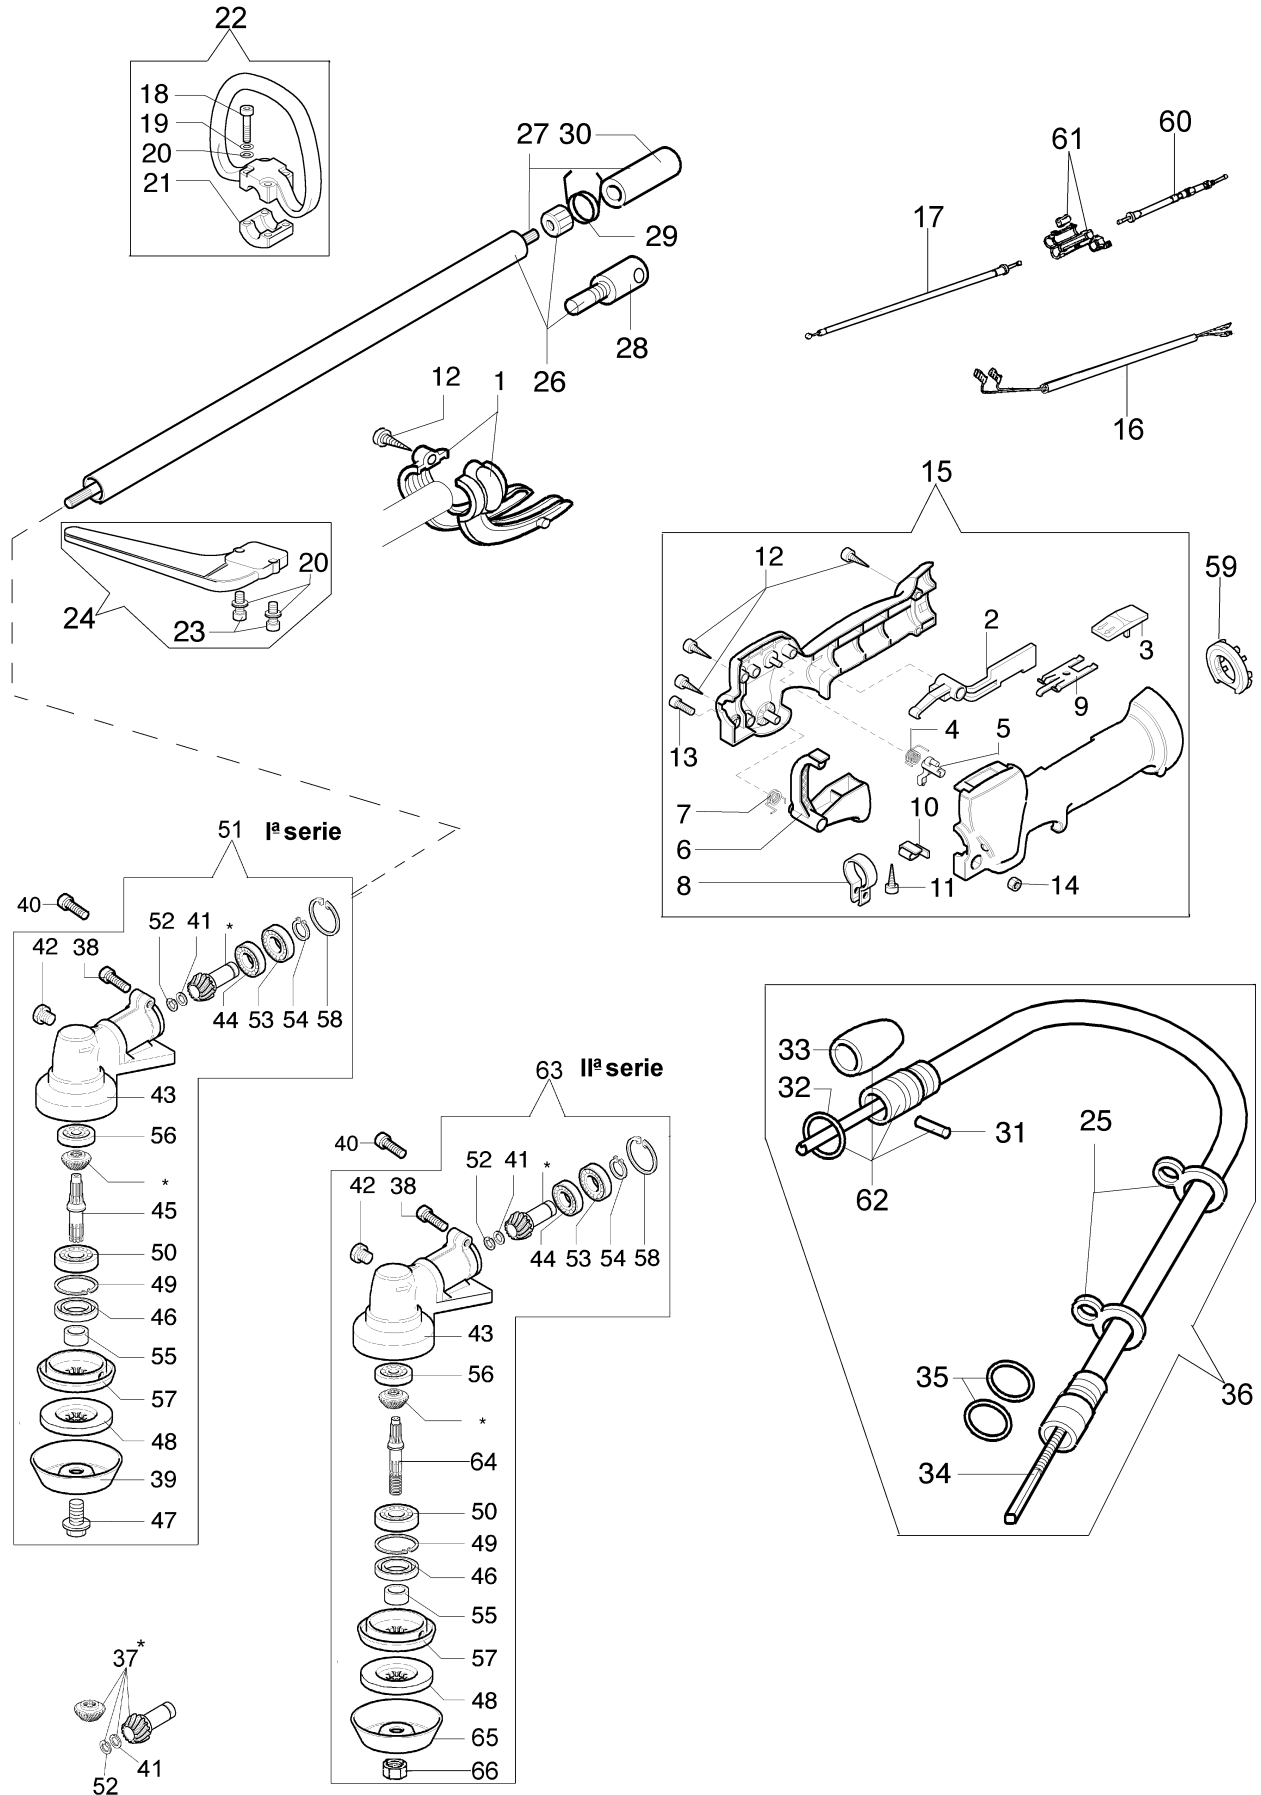

Ref.Nu	Qty	Part number	Description	Validity from	Validity till	Notes	Bulletin
1	1	61110068B	Gasket set				
2	3	4175089A	Screw				
3	1	61120024AR	Filter support				
4	1	3055101	Spark plug				
5	1	61112035I	Complete cylinder Ø45				
6	4	3801034	Screw				
7	4	3819010	Washer				
8	1	61110005R	Gasket				
9	2	61122022A	Filter cover				
10	2	007201198R	Ring				
11	1	61112036C	Piston assy Ø45				
12	1	61120020A	Plate				
13	2	006000015R	Piston ring Ø45				
14	1	61120018R	Air filter				
15	2	3034012R	Bearing				
16	2	3023008R	Plug				
17	1	4191012R	Gasket				
18	1	61110145A	Crankcase assy				
19	2	3050015AR	Seal ring				
20	4	3801035	Screw				
21	7	3819006R	Washer				
22	1	61110145A	Crankcase assy				
23	1	3037014R	Bearing				
24	1	4191214	Crankshaft				
25	1	3028013R	Key				
26	2	3806054AR	Screw				
27	1	61110022A	Muffler cover				
28	1	2318846CR	Carburetor WYK-232A				
29	1	61110217R	Tank				
30	1	61110034R	Tube				
31	2	3801011	Screw				
32	1	61110017R	Plate				
33	1	61110012ER	Muffler				
34	1	61070011AR	Breather valve				
35	1	61110054R	Gasket				
36	1	61110046	Gasket				
37	1	61110006DR	Gasket				
38	1	61110007AR	Insulator				
39	1	61110008CR	Gasket				
40	1	4100415R	Tube				
41	1	61112003	Filter support				
42	1	61110010AR	Air filter				
43	2	61112005	Screw				
44	1	50010218R	Fuel filter				
45	1	61120022	Gasket				
46	6	3918005	Washer				
47	1	2318980R	Carburetor WYK-125				
48	2	4175124	Screw				
49	1	3908036	Screw				
50	2	3916006R	Washer				
51	2	008200282	O-ring				
52	1	61112016	Filter cover				
53	1	3916004R	Washer				
54	1	3960017AR	Screw				
55	1	3916005R	Washer				
56	1	61070006R	Gasket				
57	1	61070079R	Tank cap				
58	1	4161211R	Bush				
59	1	61110062	Gasket