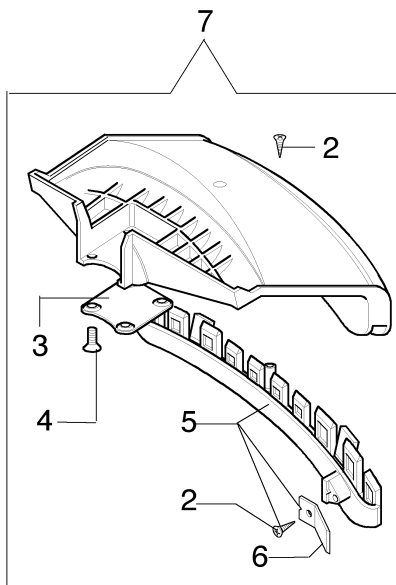

Ref.Nu	Qty	Part number	Description	Validity from	Validity till	Notes	Bulletin
1	1	074000239	Screw				
2	1	074000147	Cover				
3	1	2318671	Repair kit				
4	1	074000238	Cover				
6	1	2318572	Primer pump				
7	1	095000164	Ring				
8	1	003300201	Spindle				
9	1	2318592	Valve				
10	1	2318191	Cover				
11	2	035000162	Screw				
12	1	093500115	Spring				
13	1	2318699	Screw H				
14	1	2318767	Screw L				
15	1	035000165	Spring				
16	4	072700347	Spring				
17	1	072700209	Shaft				
18	1	2318211	Pin				
19	1	003300209	Screw				
20	1	072700211	Shutter				
21	1	094600148	Spring				
22	1	074000240	Adjust. screw				
23	1	2318694	Cap				
24	1	003300202	Screw				
25	1	2318695	Cap				
27	1	2318690R	Carbuirettor WT-460B