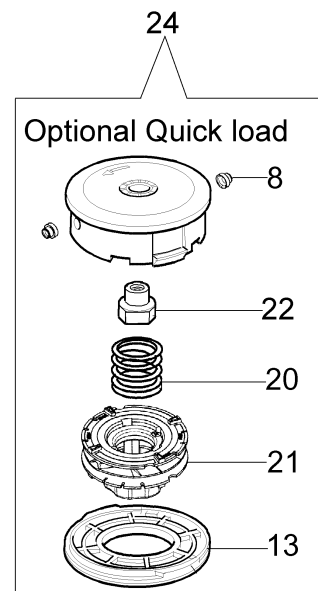

Ref.Nu	Qty	Part number	Description	Validity from	Validity till	Notes	Bulletin
1	1	074000239	Screw				
2	1	074000147	Cover				
3	1	2318671	Repair kit				
4	1	074000238	Cover				
6	1	2318572	Primer pump				
7	1	095000164	Ring				
8	1	003300201	Spindle				
9	1	2318592	Valve				
10	1	2318191	Cover				
11	2	035000162	Screw				
12	1	093500115	Spring				
13	1	2318699	Screw H				
14	1	2318767	Screw L				
15	1	035000165	Spring				
16	4	072700347	Spring				
17	1	072700209	Shaft				
18	1	2318211	Pin				
19	1	003300209	Screw				
20	1	072700211	Shutter				
21	1	094600148	Spring				
22	1	074000240	Adjust. screw				
23	1	2318694	Cap				
24	1	003300202	Screw				
25	1	2318695	Cap				
27	1	2318690R	Carbuirettor WT-460B