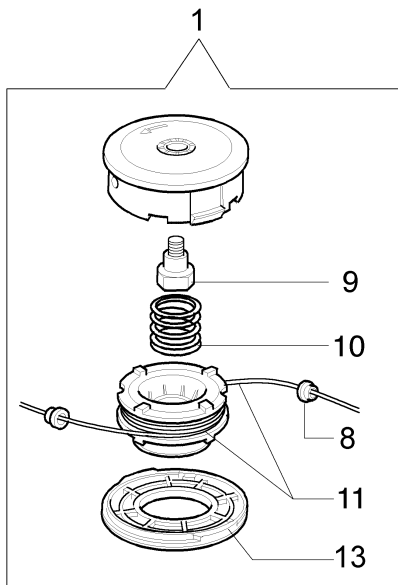

Ref.Nu	Qty	Part number	Description	Validity from	Validity till	Notes	Bulletin
1	1	074000239	Screw				
2	1	074000147	Cover				
3	1	2318671	Repair kit				
4	1	074000238	Cover				
6	1	2318572	Primer pump				
7	1	095000164	Ring				
8	1	003300201	Spindle				
9	1	2318592	Valve				
10	1	2318191	Cover				
11	2	035000162	Screw				
12	1	093500115	Spring				
13	1	2318699	Screw H				
14	1	2318767	Screw L				
15	1	035000165	Spring				
16	4	072700347	Spring				
17	1	072700209	Shaft				
18	1	2318211	Pin				
19	1	003300209	Screw				
20	1	072700211	Shutter				
21	1	094600148	Spring				
22	1	074000240	Adjust. screw				
23	1	2318694	Cap				
24	1	003300202	Screw				
25	1	2318695	Cap				
27	1	2318690R	Carbuirettor WT-460B