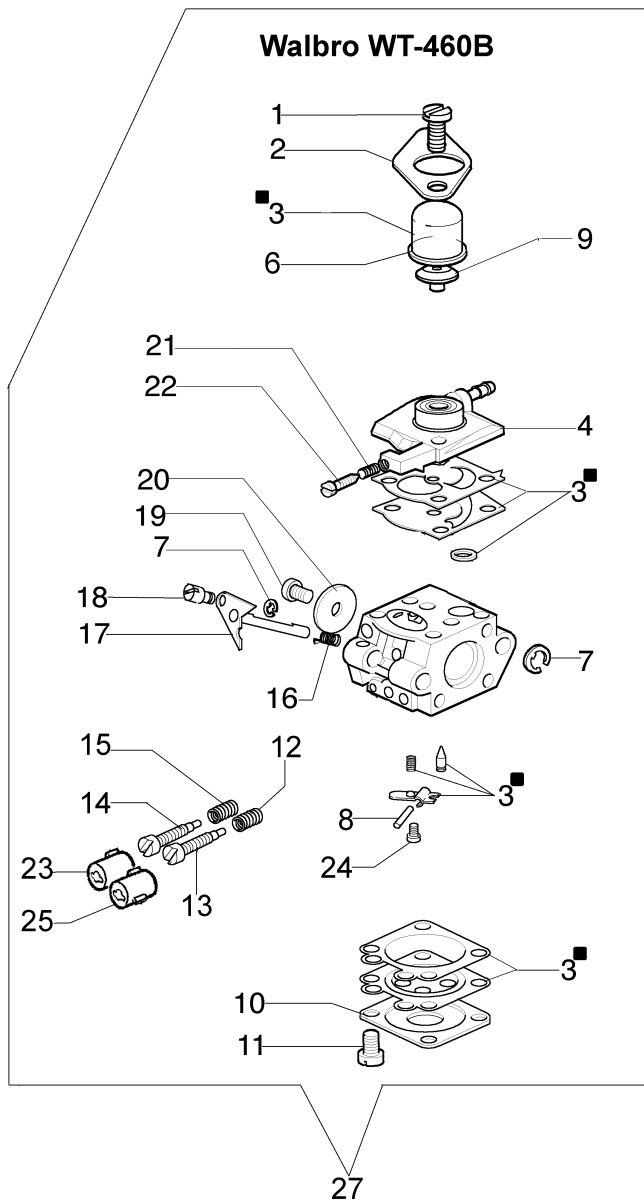

Ref.Nu	Qty	Part number	Description	Validity from	Validity till	Notes	Bulletin
1	2	2318542	Screw				
2	1	074000147	Cover				
3	1	2318671	Repair kit				
4	1	074000238	Cover				
5	1	2318671	Repair kit				
6	1	2318572	Primer pump				
7	1	095000164	Ring				
8	1	074000392A	Carburetor kit WT-460				
9	1	2318592	Valve				
10	1	2318191	Cover				
11	4	035000162	Screw				
12	1	093500115	Spring				
13	1	074000143	Screw H				
14	1	093500269	Screw L				
15	1	035000165	Spring				
16	1	072700214	Spring				
17	1	072700209	Shaft				
18	1	2318211	Pin				
19	1	003300209	Screw				
20	1	072700211	Shutter				
21	1	094600148	Spring				
22	1	074000240	Adjust. screw				
25	1	2318526	Cover				
26	1	2318875	Pump				
27	1	2318874	Cover				
28	1	2318872	Shutter				
29	1	2318388	Screw				
30	1	2318412	Hooking spring				
31	1	2318387	Ring				
32	1	2318887	Shaft				
33	1	2318528	Spring				
34	2	2318532	Spring				
35	1	2318882	Screw L				
36	1	2318881	Screw H				
37	1	2318886	Repair kit				
38	1	2318885	Diaphragm+gasket set				
39	1	2318880	Cover				
40	4	2318522	Screw				
41	1	2318392	Filter				
42	1	2318535	Ring				
43	1	2318527	Screw				
45	1	003300201	Spindle				
46	1	003300202	Screw				
47	1	2318876	Screw				

3 KIT RIPARAZIONE
REPAIR KIT