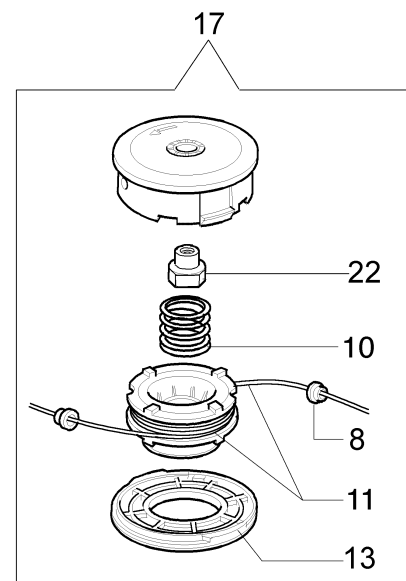

Ref.Nu	Qty	Part number	Description	Validity from	Validity till	Notes	Bulletin
1	1	074000239	Screw				
2	1	074000147	Cover				
3	1	2318671	Repair kit				
4	1	074000238	Cover				
6	1	2318572	Primer pump				
7	1	095000164	Ring				
8	1	003300201	Spindle				
9	1	2318592	Valve				
10	1	2318191	Cover				
11	2	035000162	Screw				
12	1	093500115	Spring				
13	1	2318699	Screw H				
14	1	2318767	Screw L				
15	1	035000165	Spring				
16	4	072700347	Spring				
17	1	072700209	Shaft				
18	1	2318211	Pin				
19	1	003300209	Screw				
20	1	072700211	Shutter				
21	1	094600148	Spring				
22	1	074000240	Adjust. screw				
23	1	2318694	Cap				
24	1	003300202	Screw				
25	1	2318695	Cap				
27	1	2318690R	Carbuirettor WT-460B