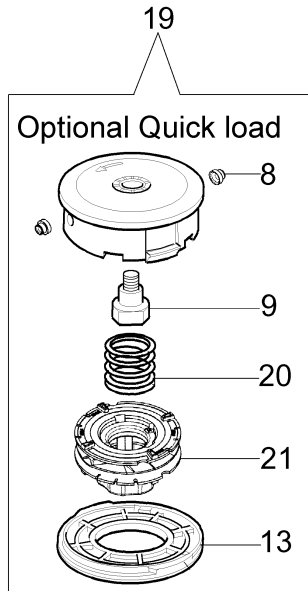

Ref.Nu	Qty	Part number	Description	Validity from	Validity till	Notes	Bulletin
1	1	074000239	Screw				
2	1	074000147	Cover				
3	1	2318671	Repair kit				
4	1	074000238	Cover				
6	1	2318572	Primer pump				
7	1	095000164	Ring				
8	1	003300201	Spindle				
9	1	2318592	Valve				
10	1	2318191	Cover				
11	2	035000162	Screw				
12	1	093500115	Spring				
13	1	2318699	Screw H				
14	1	2318767	Screw L				
15	1	035000165	Spring				
16	4	072700347	Spring				
17	1	072700209	Shaft				
18	1	2318211	Pin				
19	1	003300209	Screw				
20	1	072700211	Shutter				
21	1	094600148	Spring				
22	1	074000240	Adjust. screw				
23	1	2318694	Cap				
24	1	003300202	Screw				
25	1	2318695	Cap				
27	1	2318690R	Carbuirettor WT-460B