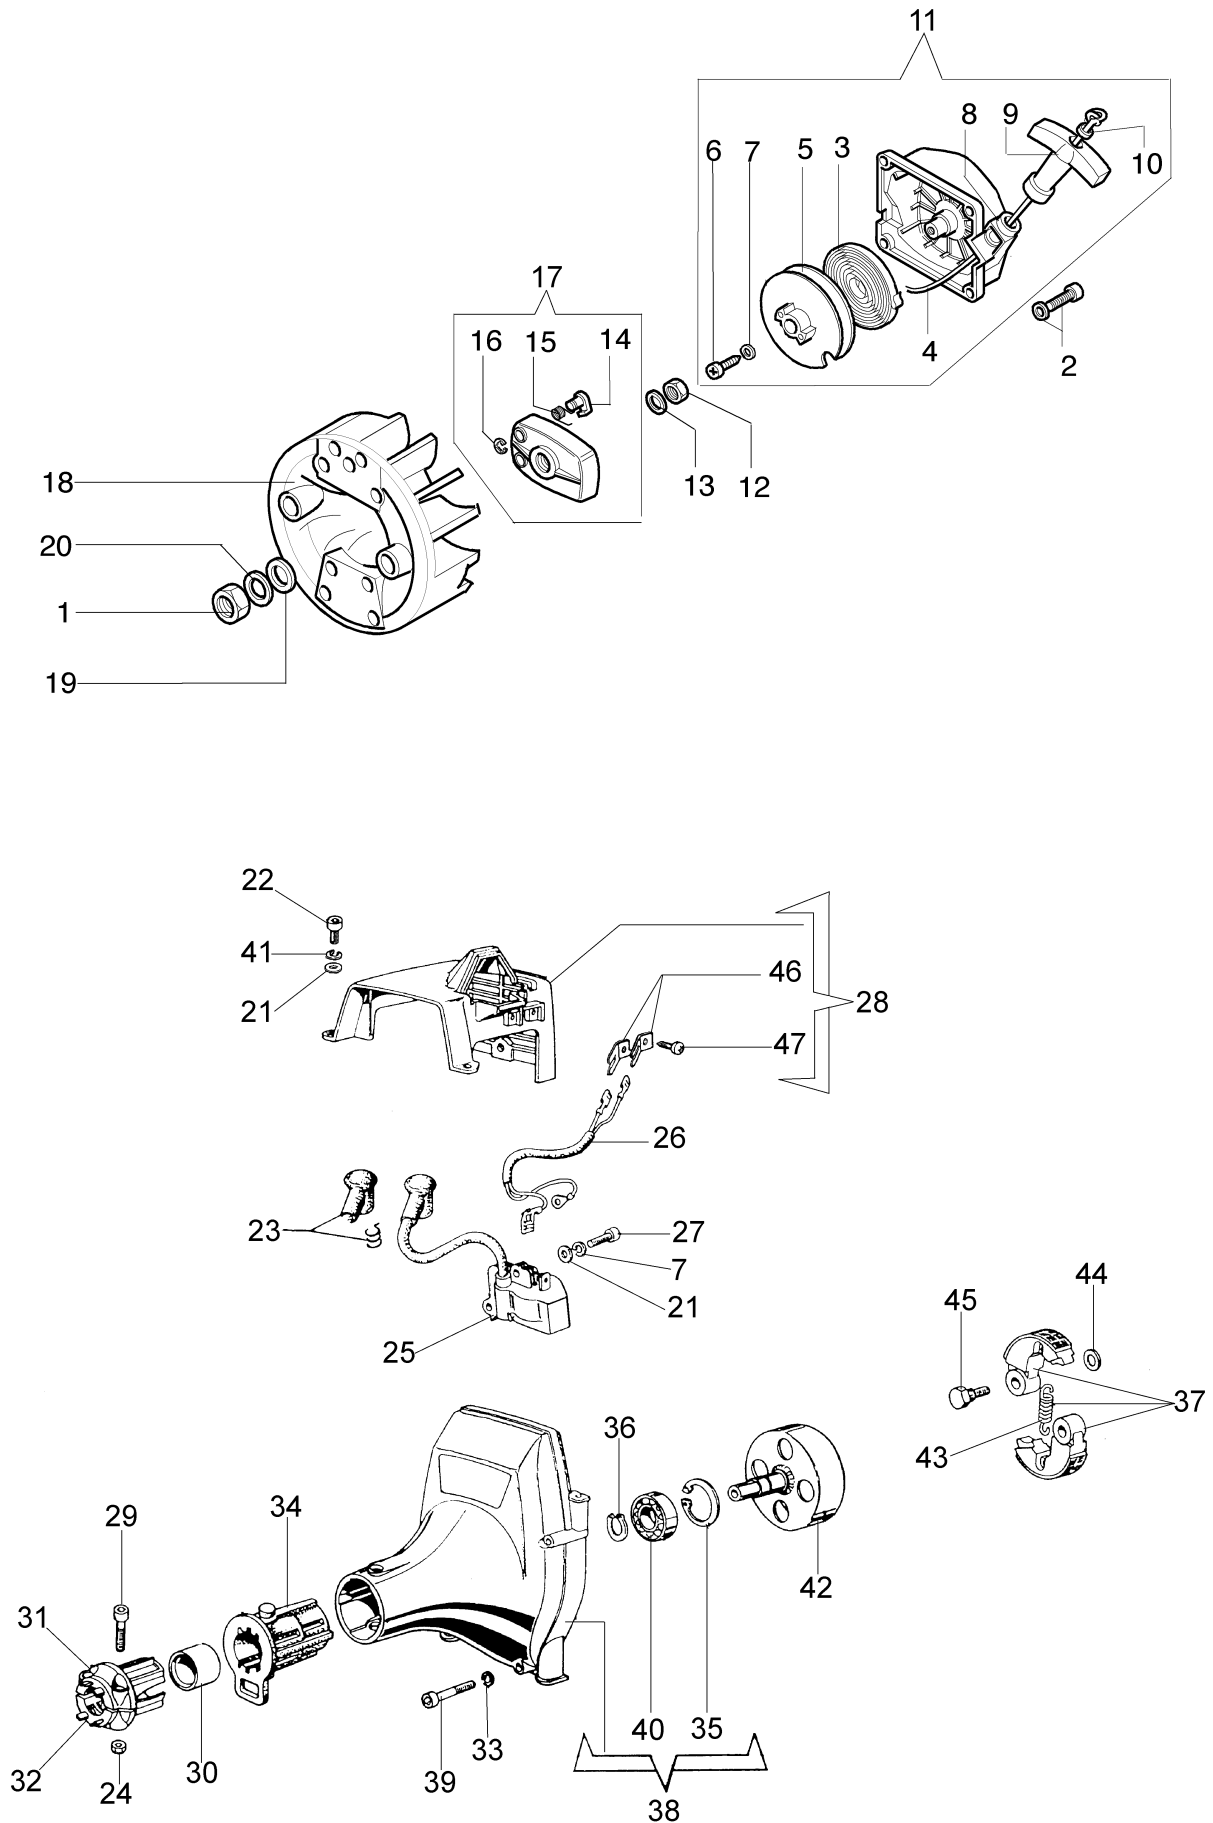

Ref.Nu	Qty	Part number	Description	Validity from	Validity till	Notes	Bulletin
1	1	4196017	Muffler cover				
2	4	3801010R	Screw				
3	1	4196024A	Gasket				
4	1	074000013A	Gasket				
5	1	3819006R	Grower				
6	1	4197033AR	Muffler				
7	4	3833073R	Washer				
8	4	099900311B	Screw				
9	1	3055115	Spark plug				
10	1	074000280B	Cylinder				
11	1	074000279B	Piston assy Ø40				
12	2	093000167	Ring				
13	1	072700045R	Piston pin				
14	2	074000405R	Piston ring				
15	1	074000268R	Crankshaft				
16	1	3028013R	Key				
17	2	074000267AR	Spacer				
18	1	3801008R	Screw				
19	1	3908036	Screw				
20	1	3916006R	Washer				
21	1	072700046R	Bearing				
22	1	61110034	Tube				
23	2	094000099R	Seal ring				
24	2	3023008R	Plug				
25	2	094000006R	Bearing				
26	1	074000204	Crankcase				
27	4	3801040R	Screw				
28	1	4095211R	Plate				
29	2	3806046AR	Screw				
30	1	3960017AR	Screw				
31	1	072700076B	Gasket				
32	1	4196100A	Insulator				
33	2	3801047	Screw				
34	1	072700077BR	Gasket				
35	1	2318690R	Carburetor WT-460B				
36	1	4196007	Shutter				
37	1	4196006	Starter lever				
38	1	320000004	Screw				
39	1	4120070	Washer				
40	1	008200282	O-ring				
41	1	4196155	Filter support				
42	1	4196008CR	Filter				
43	1	4196158	Filter cover				
44	2	61052009B	Screw				
45	1	3833073R	Washer				
46	2	3801013R	Screw				
47	1	4196019	Stand				
48	1	4196020	Spacer				
49	3	3918005	Washer				
50	3	3819006R	Grower				
51	1	3801017R	Screw				
52	1	4196102R	Tube				
53	1	094600450R	Fuel filter				
54	1	4196101BR	Tank				
55	1	61070006R	Gasket				
56	1	61070011AR	Breather valve				
57	1	61070079R	Tank cap				
58	1	3916004R	Washer				
59	1	61052008R	Screw				
60	1	074000156B	Gasket set				
61	1	074000278	Shaft + piston Ø40				
62	1	4196153	Air filter