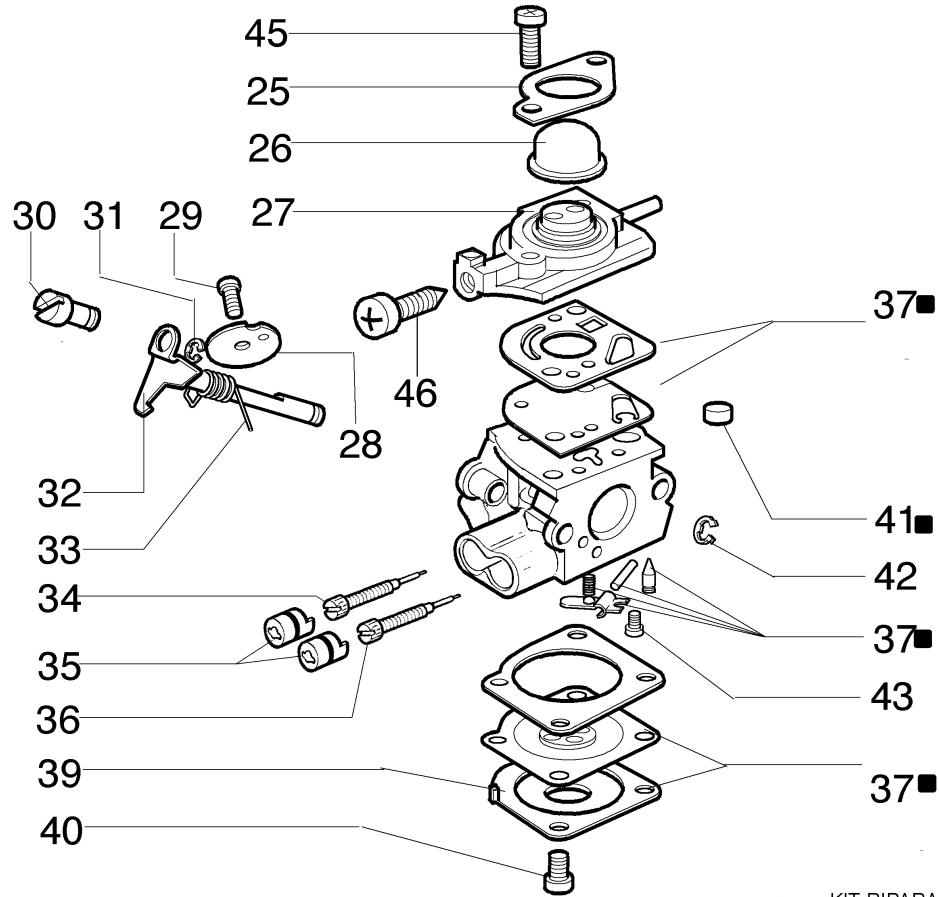

44

ZAMA C1Q-E10

■ 37 KIT RIPARAZIONE
REPAIR KIT

Ref.Nu	Qty	Part number	Description	Validity from	Validity till	Notes	Bulletin
25	1	2318526	Cover				
26	1	2318875	Pump				
27	1	2318685	Cover				
28	1	2318872	Shutter				
29	1	2318388	Screw				
30	1	2318412	Hooking spring				
31	1	2318387	Ring				
32	1	2318689	Shaft				
33	1	2318528	Spring				
34	1	2318697	Screw L				
35	2	2318687	Caps-lock				
36	1	2318696	Screw H				
37	1	2318886	Repair kit				
39	1	2318880	Cover				
40	4	2318522	Screw				
41	1	2318392	Filter				
42	1	2318535	Ring				
43	1	2318527	Screw				
44	1	2318690R	Carburetor WT-460B				
45	2	2318521	Screw				
46	1	2318876	Screw