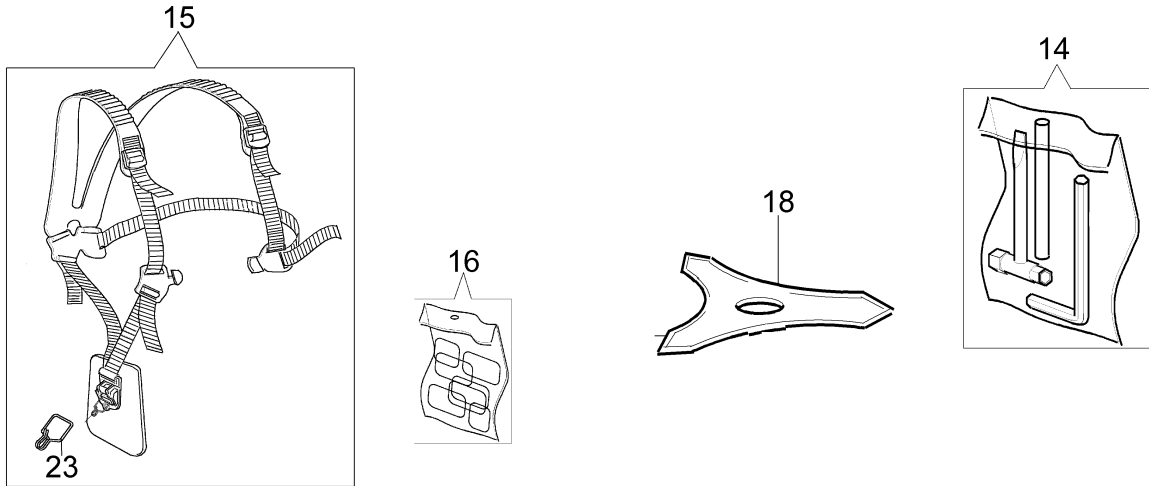

Ref.Nu	Qty	Part number	Description	Validity from	Validity till	Notes	Bulletin
1	1	074000239	Screw				
2	1	074000147	Cover				
3	1	2318671	Repair kit				
4	1	074000238	Cover				
6	1	2318572	Primer pump				
7	1	095000164	Ring				
8	1	003300201	Spindle				
9	1	2318592	Valve				
10	1	2318191	Cover				
11	2	035000162	Screw				
12	1	093500115	Spring				
13	1	2318699	Screw H				
14	1	2318767	Screw L				
15	1	035000165	Spring				
16	4	072700347	Spring				
17	1	072700209	Shaft				
18	1	2318211	Pin				
19	1	003300209	Screw				
20	1	072700211	Shutter				
21	1	094600148	Spring				
22	1	074000240	Adjust. screw				
23	1	2318694	Cap				
24	1	003300202	Screw				
25	1	2318695	Cap				
27	1	2318690R	Carbuirettor WT-460B