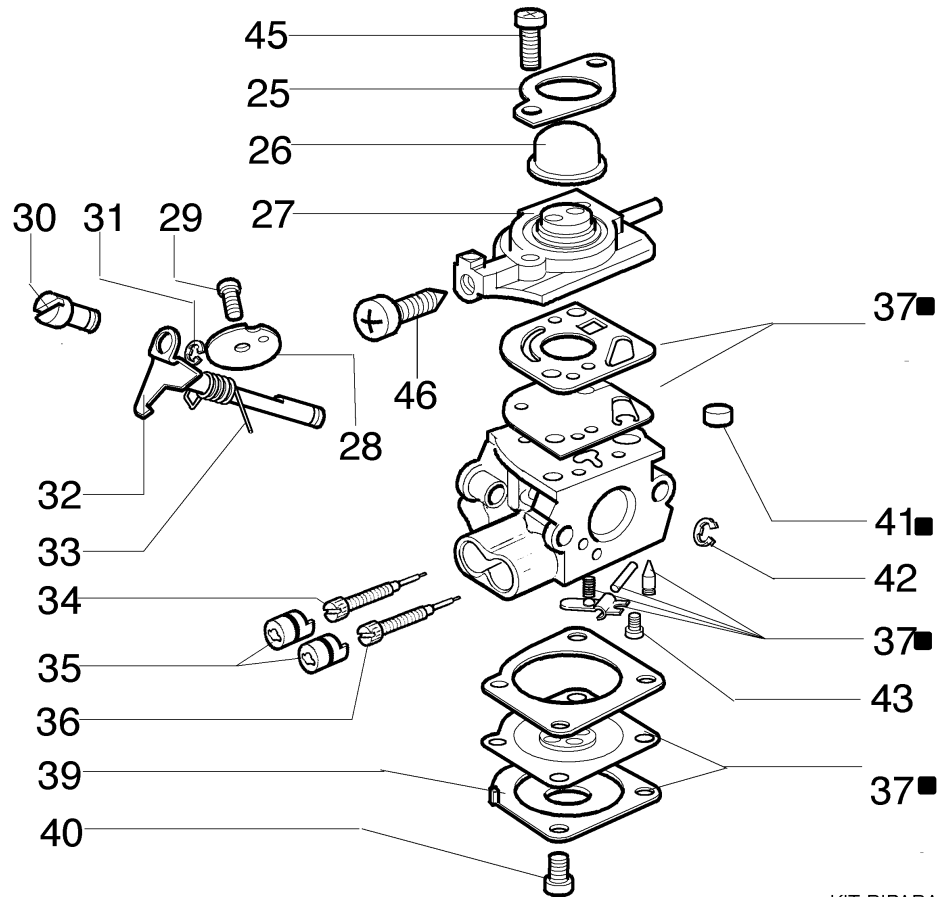

44

ZAMA C1Q-E10

■ 37 KIT RIPARAZIONE
REPAIR KIT

Ref.Nu	Qty	Part number	Description	Validity from	Validity till	Notes	Bulletin
25	1	2318526	Cover				
26	1	2318875	Pump				
27	1	2318685	Cover				
28	1	2318872	Shutter				
29	1	2318388	Screw				
30	1	2318412	Hooking spring				
31	1	2318387	Ring				
32	1	2318689	Shaft				
33	1	2318528	Spring				
34	1	2318697	Screw L				
35	2	2318687	Caps-lock				
36	1	2318696	Screw H				
37	1	2318886	Repair kit				
39	1	2318880	Cover				
40	4	2318522	Screw				
41	1	2318392	Filter				
42	1	2318535	Ring				
43	1	2318527	Screw				
44	1	2318690R	Carburetor WT-460B				
45	2	2318521	Screw				
46	1	2318876	Screw