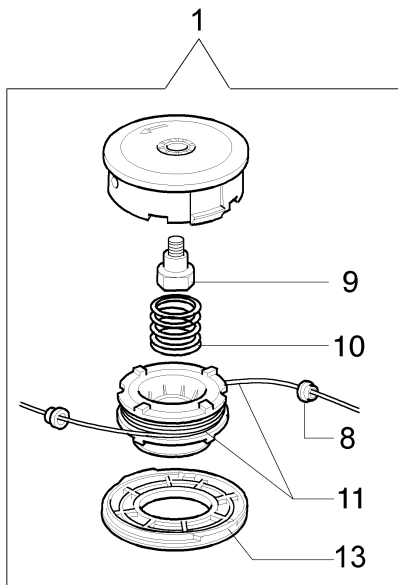

Ref.Nu	Qty	Part number	Description	Validity from	Validity till	Notes	Bulletin
1	1	074000239	Screw				
2	1	074000147	Cover				
3	1	2318671	Repair kit				
4	1	074000238	Cover				
6	1	2318572	Primer pump				
7	1	095000164	Ring				
8	1	003300201	Spindle				
9	1	2318592	Valve				
10	1	2318191	Cover				
11	2	035000162	Screw				
12	1	093500115	Spring				
13	1	2318699	Screw H				
14	1	2318767	Screw L				
15	1	035000165	Spring				
16	4	072700347	Spring				
17	1	072700209	Shaft				
18	1	2318211	Pin				
19	1	003300209	Screw				
20	1	072700211	Shutter				
21	1	094600148	Spring				
22	1	074000240	Adjust. screw				
23	1	2318694	Cap				
24	1	003300202	Screw				
25	1	2318695	Cap				
27	1	2318690R	Carburettor WT-460B