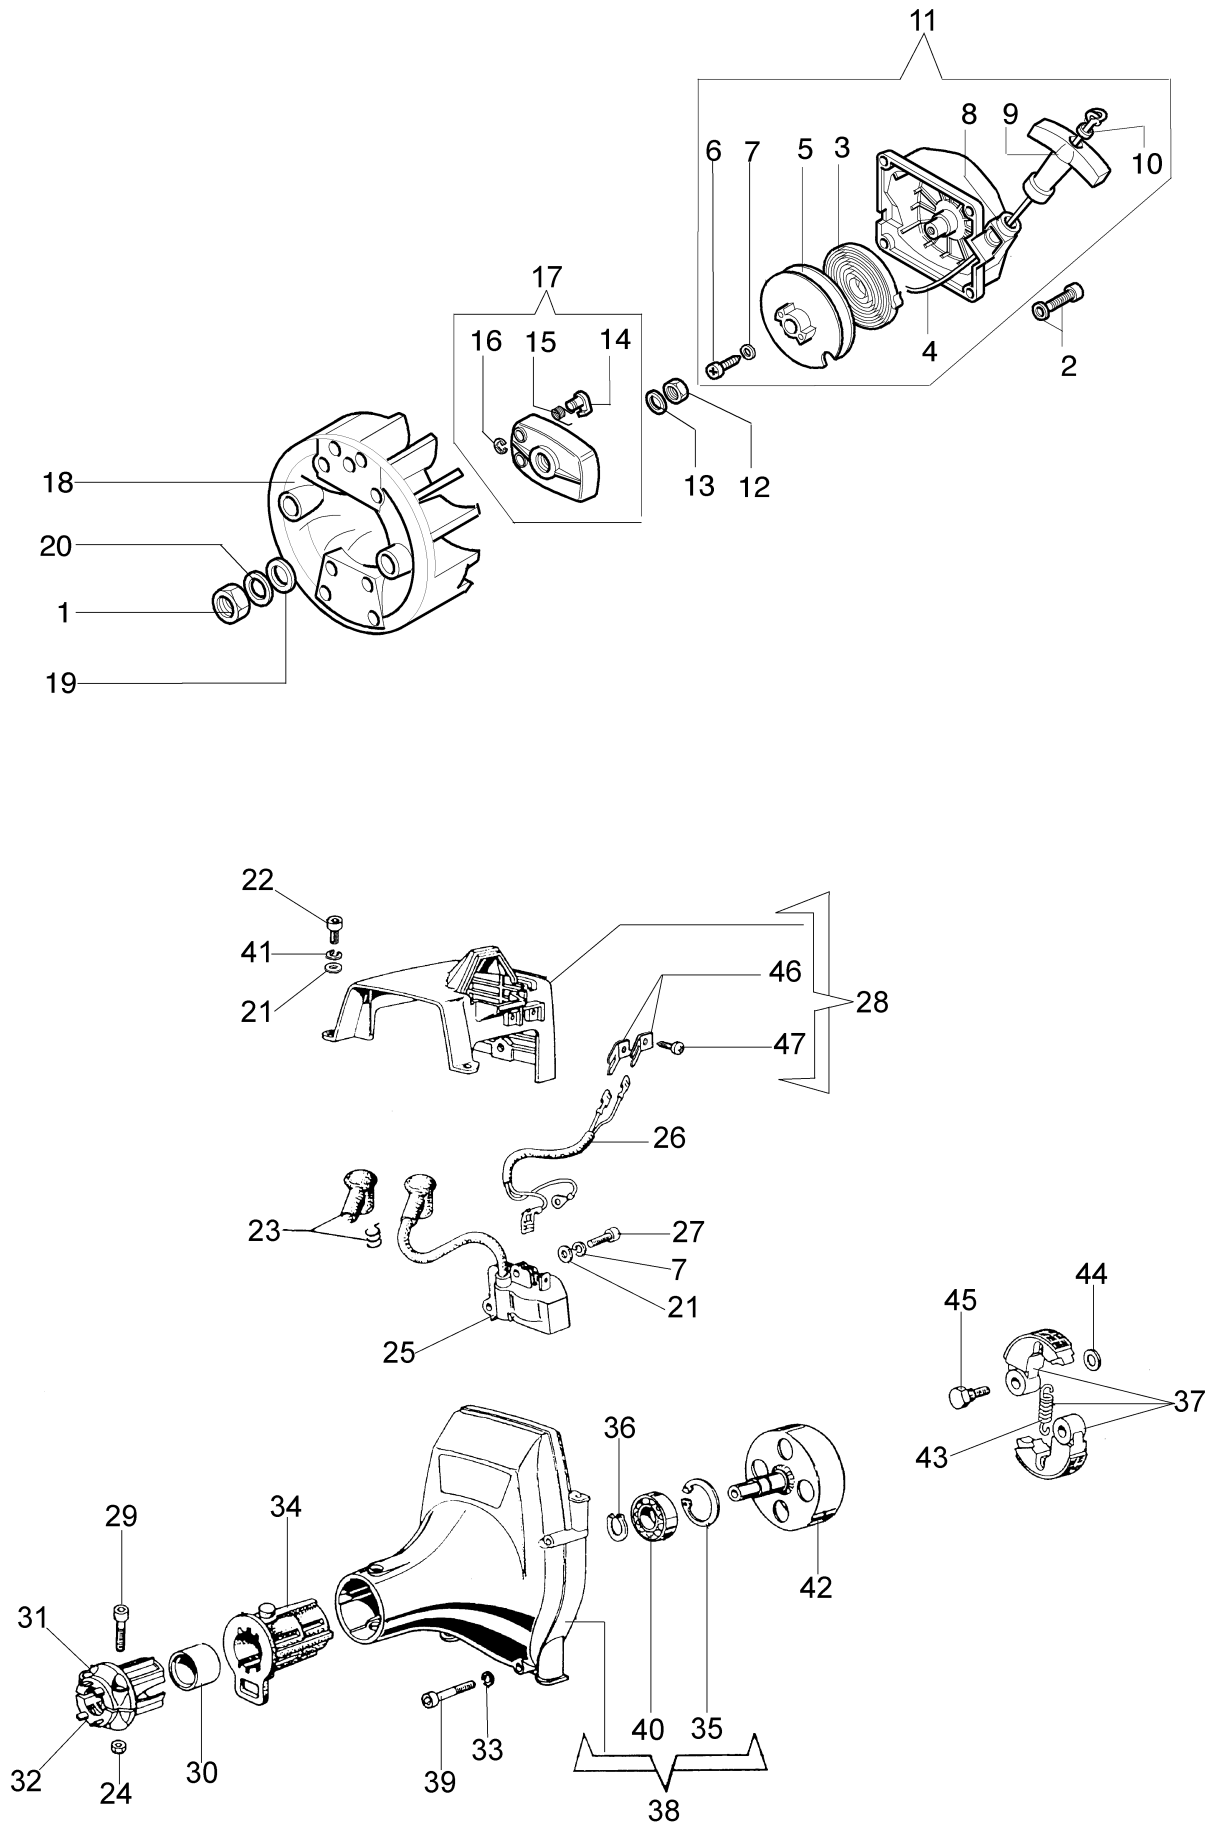

Ref.Nu	Qty	Part number	Description	Validity from	Validity till	Notes	Bulletin
1	1	3912009	Nut				
2	4	61052008R	Screw				
3	1	004000132R	Spring				
4	1	4098073R	Starter rope				
5	1	072700085BR	Pulley				
6	1	094600041AR	Screw				
7	1	3918005	Washer				
8	1	072700089	Bushing				
9	1	093500397	Starter handle				
10	1	006000829	Washer				
11	1	4196110R	Starter assy				
12	1	072700235	Nut				
13	1	005000361	Washer				
14	2	072700087	Pawl				
15	2	072700088R	Spring				
16	2	3026004	Ring				
17	1	072700466R	Clutch driver				
18	1	4224036R	Flywheel				
19	1	3818011A	Washer				
20	1	3916010R	Washer				
21	1	3916005R	Washer				
22	2	3801010R	Screw				
23	1	4098064R	Spark plug cap				
24	1	3914003R	Nut				
25	1	4196142R	Ignition coil				
26	1	4196028	Cable				
27	2	3801013R	Screw				
28	1	4196108R	Cover				
29	2	3801016R	Screw				
30	1	4161364	Bushing				
31	1	61010021	Adaptor				
32	1	61010020	Adaptor				
33	4	3819006R	Grower				
34	1	4161428	Sleeve				
35	1	3025022R	Snap ring				
36	1	3024015	Snap ring				
37	1	4191153AR	Clutch				
38	1	4196124R	Starter case				
39	4	3801017R	Screw				
40	1	3035042R	Bearing				
41	1	3819006R	Grower				
42	1	4196048R	Clutch drum				
43	1	4191028R	Spring				
44	2	3818011A	Washer				
45	2	4191027FR	Pin				
46	2	4191069B	Plate				
47	1	3960030	Screw				