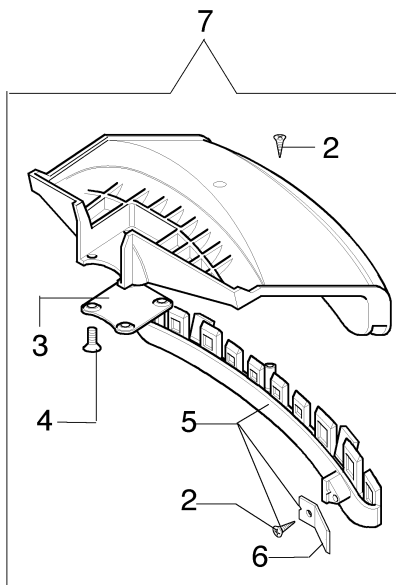

Ref.Nu	Qty	Part number	Description	Validity from	Validity till	Notes	Bulletin
1	1	074000239	Screw				
2	1	074000147	Cover				
3	1	2318671	Repair kit				
4	1	074000238	Cover				
6	1	2318572	Primer pump				
7	1	095000164	Ring				
8	1	003300201	Spindle				
9	1	2318592	Valve				
10	1	2318191	Cover				
11	2	035000162	Screw				
12	1	093500115	Spring				
13	1	2318699	Screw H				
14	1	2318767	Screw L				
15	1	035000165	Spring				
16	4	072700347	Spring				
17	1	072700209	Shaft				
18	1	2318211	Pin				
19	1	003300209	Screw				
20	1	072700211	Shutter				
21	1	094600148	Spring				
22	1	074000240	Adjust. screw				
23	1	2318694	Cap				
24	1	003300202	Screw				
25	1	2318695	Cap				
27	1	2318690R	Carburettor WT-460B