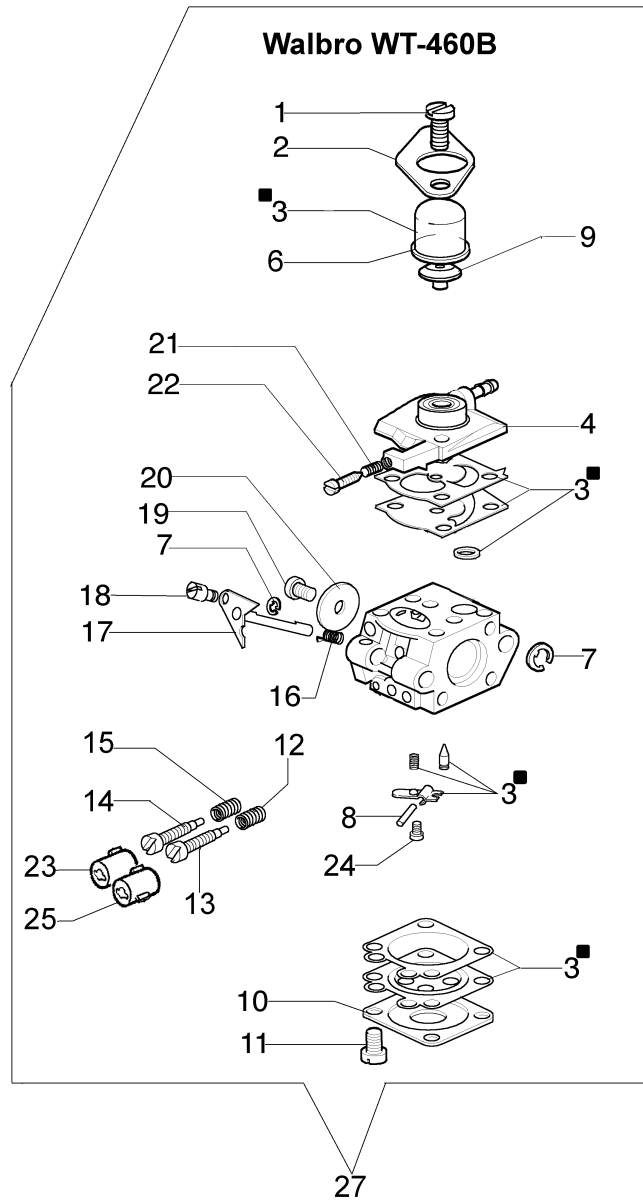

Ref.Nu	Qty	Part number	Description	Validity from	Validity till	Notes	Bulletin
1	2	2318542	Screw				
2	1	074000147	Cover				
3	1	2318671	Repair kit				
4	1	074000238	Cover				
5	1	2318671	Repair kit				
6	1	2318572	Primer pump				
7	1	095000164	Ring				
8	1	074000392A	Carburetor kit WT-460				
9	1	2318592	Valve				
10	1	2318191	Cover				
11	4	035000162	Screw				
12	1	093500115	Spring				
13	1	074000143	Screw H				
14	1	093500269	Screw L				
15	1	035000165	Spring				
16	1	072700214	Spring				
17	1	072700209	Shaft				
18	1	2318211	Pin				
19	1	003300209	Screw				
20	1	072700211	Shutter				
21	1	094600148	Spring				
22	1	074000240	Adjust. screw				
25	1	2318526	Cover				
26	1	2318875	Pump				
27	1	2318874	Cover				
28	1	2318872	Shutter				
29	1	2318388	Screw				
30	1	2318412	Hooking spring				
31	1	2318387	Ring				
32	1	2318887	Shaft				
33	1	2318528	Spring				
34	2	2318532	Spring				
35	1	2318882	Screw L				
36	1	2318881	Screw H				
37	1	2318886	Repair kit				
38	1	2318885	Diaphragm+gasket set				
39	1	2318880	Cover				
40	4	2318522	Screw				
41	1	2318392	Filter				
42	1	2318535	Ring				
43	1	2318527	Screw				
45	1	003300201	Spindle				
46	1	003300202	Screw				
47	1	2318876	Screw				

3 KIT RIPARAZIONE
REPAIR KIT