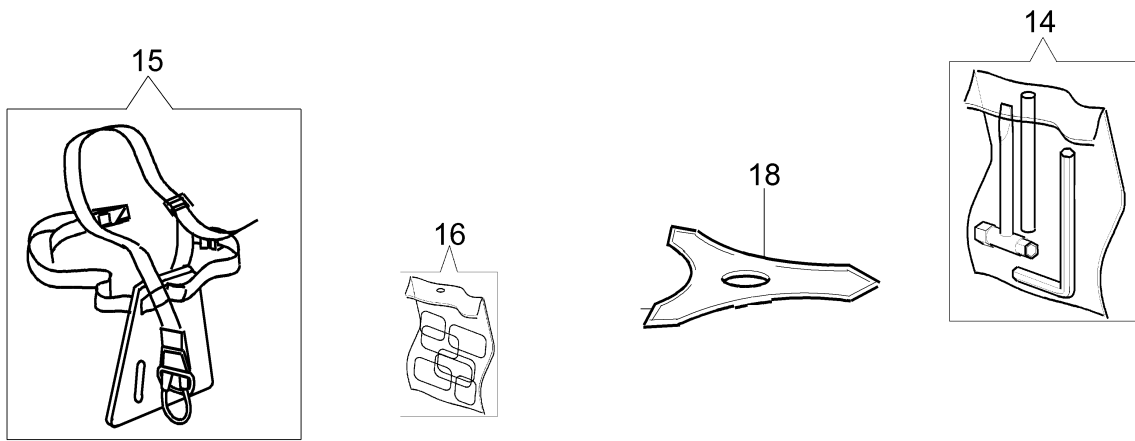

Ref.Nu	Qty	Part number	Description	Validity from	Validity till	Notes	Bulletin
1	1	074000239	Screw				
2	1	074000147	Cover				
3	1	2318671	Repair kit				
4	1	074000238	Cover				
6	1	2318572	Primer pump				
7	1	095000164	Ring				
8	1	003300201	Spindle				
9	1	2318592	Valve				
10	1	2318191	Cover				
11	2	035000162	Screw				
12	1	093500115	Spring				
13	1	2318699	Screw H				
14	1	2318767	Screw L				
15	1	035000165	Spring				
16	4	072700347	Spring				
17	1	072700209	Shaft				
18	1	2318211	Pin				
19	1	003300209	Screw				
20	1	072700211	Shutter				
21	1	094600148	Spring				
22	1	074000240	Adjust. screw				
23	1	2318694	Cap				
24	1	003300202	Screw				
25	1	2318695	Cap				
27	1	2318690R	Carburettor WT-460B