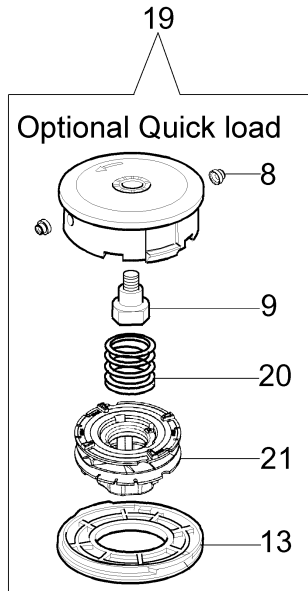

Ref.Nu	Qty	Part number	Description	Validity from	Validity till	Notes	Bulletin
1	1	074000239	Screw				
2	1	074000147	Cover				
3	1	2318671	Repair kit				
4	1	074000238	Cover				
6	1	2318572	Primer pump				
7	1	095000164	Ring				
8	1	003300201	Spindle				
9	1	2318592	Valve				
10	1	2318191	Cover				
11	2	035000162	Screw				
12	1	093500115	Spring				
13	1	2318699	Screw H				
14	1	2318767	Screw L				
15	1	035000165	Spring				
16	4	072700347	Spring				
17	1	072700209	Shaft				
18	1	2318211	Pin				
19	1	003300209	Screw				
20	1	072700211	Shutter				
21	1	094600148	Spring				
22	1	074000240	Adjust. screw				
23	1	2318694	Cap				
24	1	003300202	Screw				
25	1	2318695	Cap				
27	1	2318690R	Carburettor WT-460B