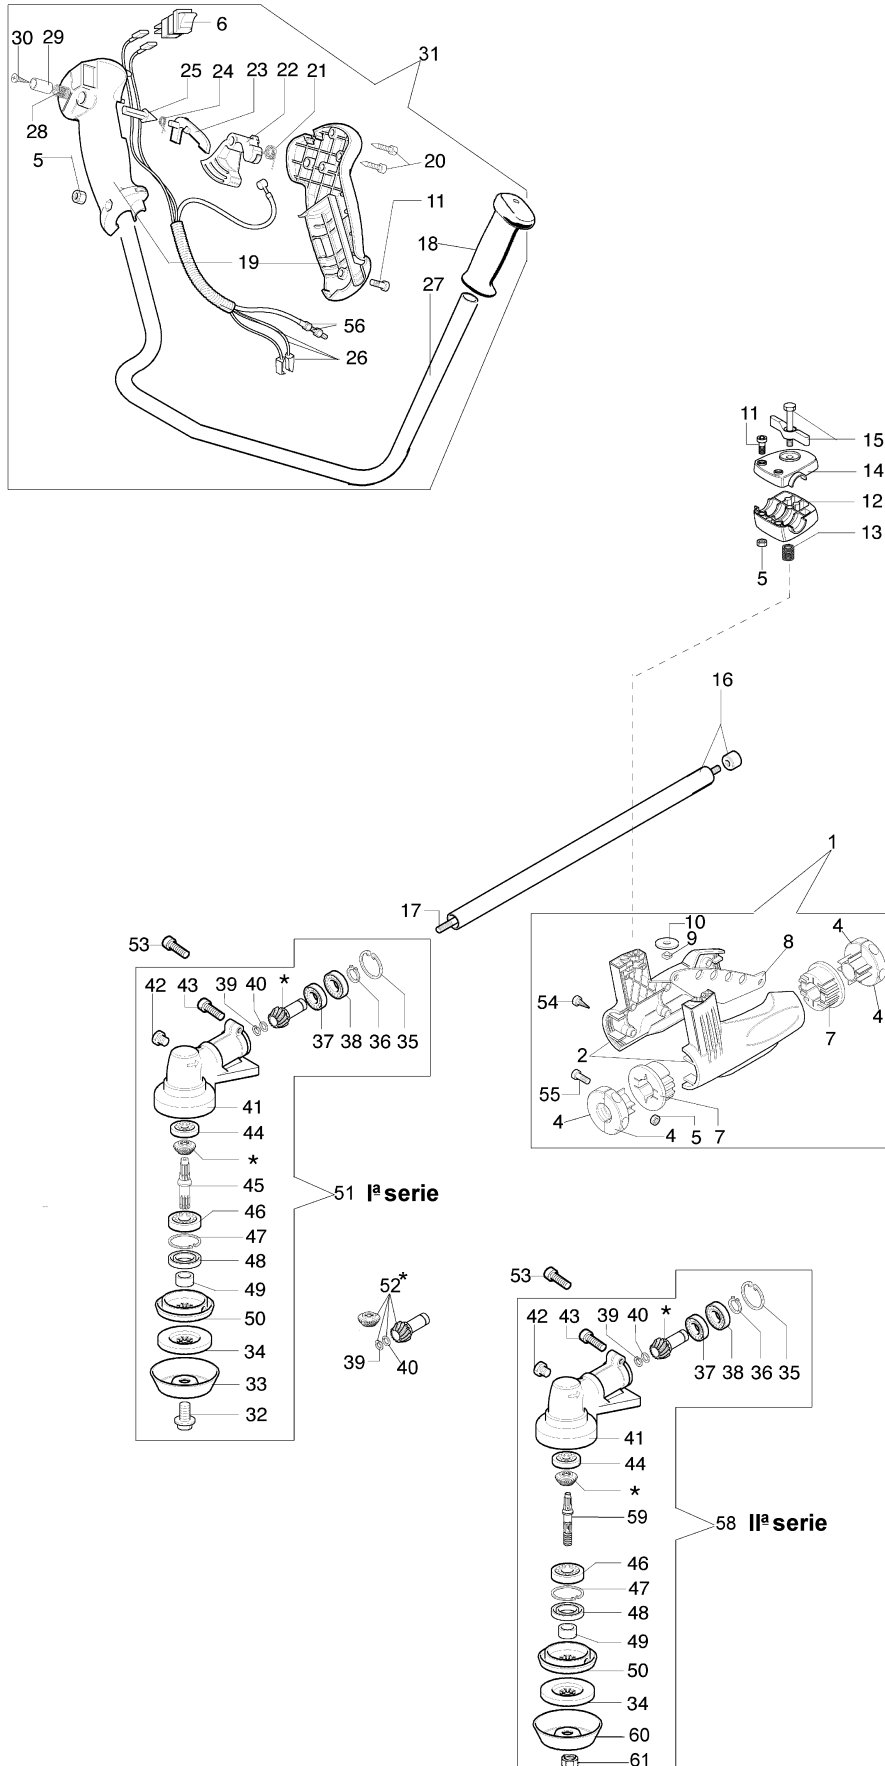

Ref.Nu	Qty	Part number	Description	Validity from	Validity till	Notes	Bulletin
1	1	3912009	Nut				
2	4	61052008R	Screw				
3	1	004000132R	Spring				
4	1	4098073R	Starter rope				
5	1	072700085BR	Pulley				
6	1	094600041AR	Screw				
7	1	3918005	Washer				
8	1	072700089	Bushing				
9	1	093500397	Starter handle				
10	1	006000829	Washer				
11	1	4196110R	Starter assy				
12	1	072700235	Nut				
13	1	005000361	Washer				
14	2	072700087	Pawl				
15	2	072700088R	Spring				
16	2	3026004	Ring				
17	1	072700466R	Clutch driver				
18	1	4224036R	Flywheel				
19	1	3818011A	Washer				
20	1	3916010R	Washer				
21	1	3916005R	Washer				
22	2	3801010R	Screw				
23	1	4098064R	Spark plug cap				
24	1	3914003R	Nut				
25	1	4196142R	Ignition coil				
26	1	4196028	Cable				
27	2	3801013R	Screw				
28	1	4196108R	Cover				
29	2	3801016R	Screw				
30	1	4161364	Bushing				
31	1	61010021	Adaptor				
32	1	61010020	Adaptor				
33	4	3819006R	Grower				
34	1	4161428	Sleeve				
35	1	3025022R	Snap ring				
36	1	3024015	Snap ring				
37	1	4191153AR	Clutch				
38	1	4196124R	Starter case				
39	4	3801017R	Screw				
40	1	3035042R	Bearing				
41	1	3819006R	Grower				
42	1	4196048R	Clutch drum				
43	1	4191028R	Spring				
44	2	3818011A	Washer				
45	2	4191027FR	Pin				
46	2	4191069B	Plate				
47	1	3960030	Screw				