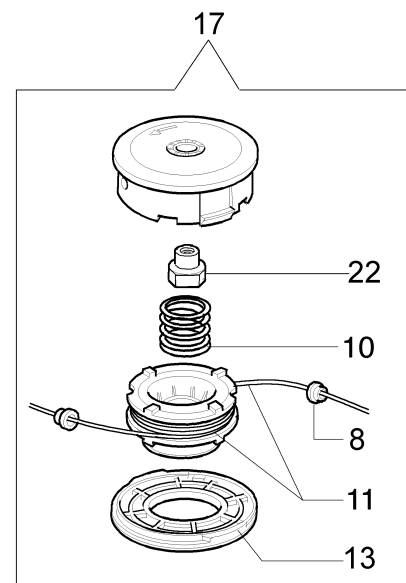

Ref.Nu	Qty	Part number	Description	Validity from	Validity till	Notes	Bulletin
1	1	074000239	Screw				
2	1	074000147	Cover				
3	1	2318671	Repair kit				
4	1	074000238	Cover				
6	1	2318572	Primer pump				
7	1	095000164	Ring				
8	1	003300201	Spindle				
9	1	2318592	Valve				
10	1	2318191	Cover				
11	2	035000162	Screw				
12	1	093500115	Spring				
13	1	2318699	Screw H				
14	1	2318767	Screw L				
15	1	035000165	Spring				
16	4	072700347	Spring				
17	1	072700209	Shaft				
18	1	2318211	Pin				
19	1	003300209	Screw				
20	1	072700211	Shutter				
21	1	094600148	Spring				
22	1	074000240	Adjust. screw				
23	1	2318694	Cap				
24	1	003300202	Screw				
25	1	2318695	Cap				
27	1	2318690R	Carburettor WT-460B