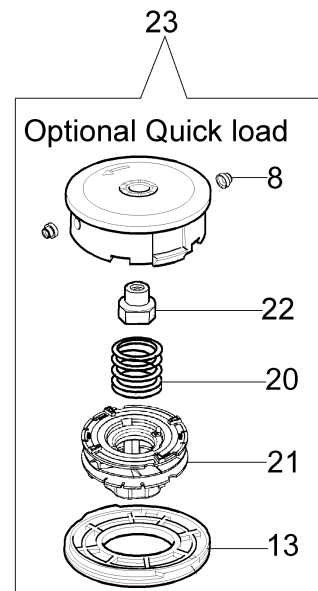

Ref.Nu	Qty	Part number	Description	Validity from	Validity till	Notes	Bulletin
1	1	074000239	Screw				
2	1	074000147	Cover				
3	1	2318671	Repair kit				
4	1	074000238	Cover				
6	1	2318572	Primer pump				
7	1	095000164	Ring				
8	1	003300201	Spindle				
9	1	2318592	Valve				
10	1	2318191	Cover				
11	2	035000162	Screw				
12	1	093500115	Spring				
13	1	2318699	Screw H				
14	1	2318767	Screw L				
15	1	035000165	Spring				
16	4	072700347	Spring				
17	1	072700209	Shaft				
18	1	2318211	Pin				
19	1	003300209	Screw				
20	1	072700211	Shutter				
21	1	094600148	Spring				
22	1	074000240	Adjust. screw				
23	1	2318694	Cap				
24	1	003300202	Screw				
25	1	2318695	Cap				
27	1	2318690R	Carburettor WT-460B