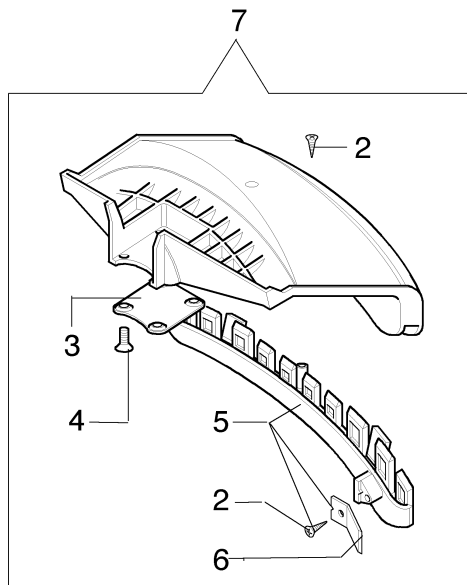

Ref.Nu	Qty	Part number	Description	Validity from	Validity till	Notes	Bulletin
1	1	63019022	Compl. nylon head EF Ø2,4				
2	1	3960040R	Screw				
3	1	4174278	Plate				
4	4	3802004CR	Screw				
5	1	4179113AR	Skirt w/blade				
6	1	4174275R	Blade				
7	1	61042035BR	Disc guard				
8	2	4199005AR	Bushing				
9	1	4199008B	Insert (male)				
10	1	4199004	Spring				
11	1	4199052	Nylon spool				
12	1	4199026B	Cover				
13	1	4199046	Cover				
14	1	61052031	Tool kit				
15	1	4095673B	3-tooth blade				
16	1	4196150	Labels kit				
17	1	4160463AR	Single harness				