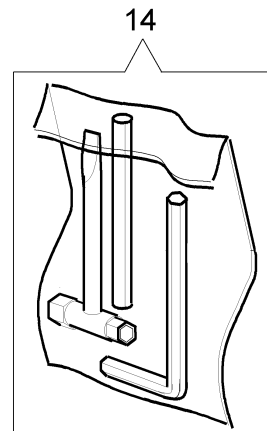

Ref.Nu	Qty	Part number	Description	Validity from	Validity till	Notes	Bulletin
1	1	63019022	Compl. nylon head EF Ø2,4				
2	1	3960040R	Screw				
3	1	4174278	Plate				
4	4	3802004CR	Screw				
5	1	4179113AR	Skirt w/blade				
6	1	4174275R	Blade				
7	1	61042035BR	Disc guard				
8	2	4199005AR	Bushing				
9	1	4199008B	Insert (male)				
10	1	4199004	Spring				
11	1	4199052	Nylon spool				
12	1	4199026B	Cover				
13	1	4199046	Cover				
14	1	61052031	Tool kit				
15	1	4095673B	3-tooth blade				
16	1	4196150	Labels kit				
17	1	4160463AR	Single harness				