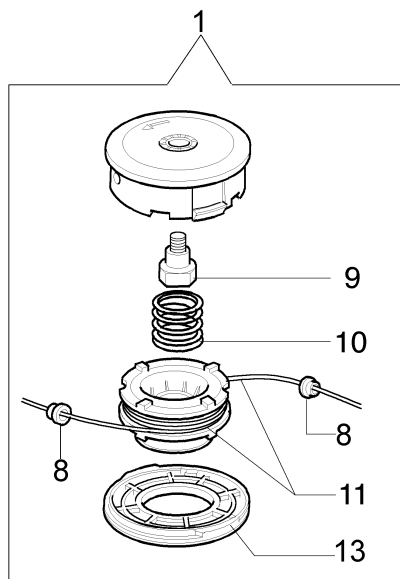

Ref.Nu	Qty	Part number	Description	Validity from	Validity till	Notes	Bulletin
1	1	63019022	Compl. nylon head EF Ø2,4				
2	1	3960040R	Screw				
3	1	4174278	Plate				
4	4	3802004CR	Screw				
5	1	4179113AR	Skirt w/blade				
6	1	4174275R	Blade				
7	1	61042035BR	Disc guard				
8	2	4199005AR	Bushing				
9	1	4199008B	Insert (male)				
10	1	4199004	Spring				
11	1	4199052	Nylon spool				
12	1	4199026B	Cover				
13	1	4199046	Cover				
14	1	61052031	Tool kit				
15	1	4095673B	3-tooth blade				
16	1	4196150	Labels kit				
17	1	4160463AR	Single harness				