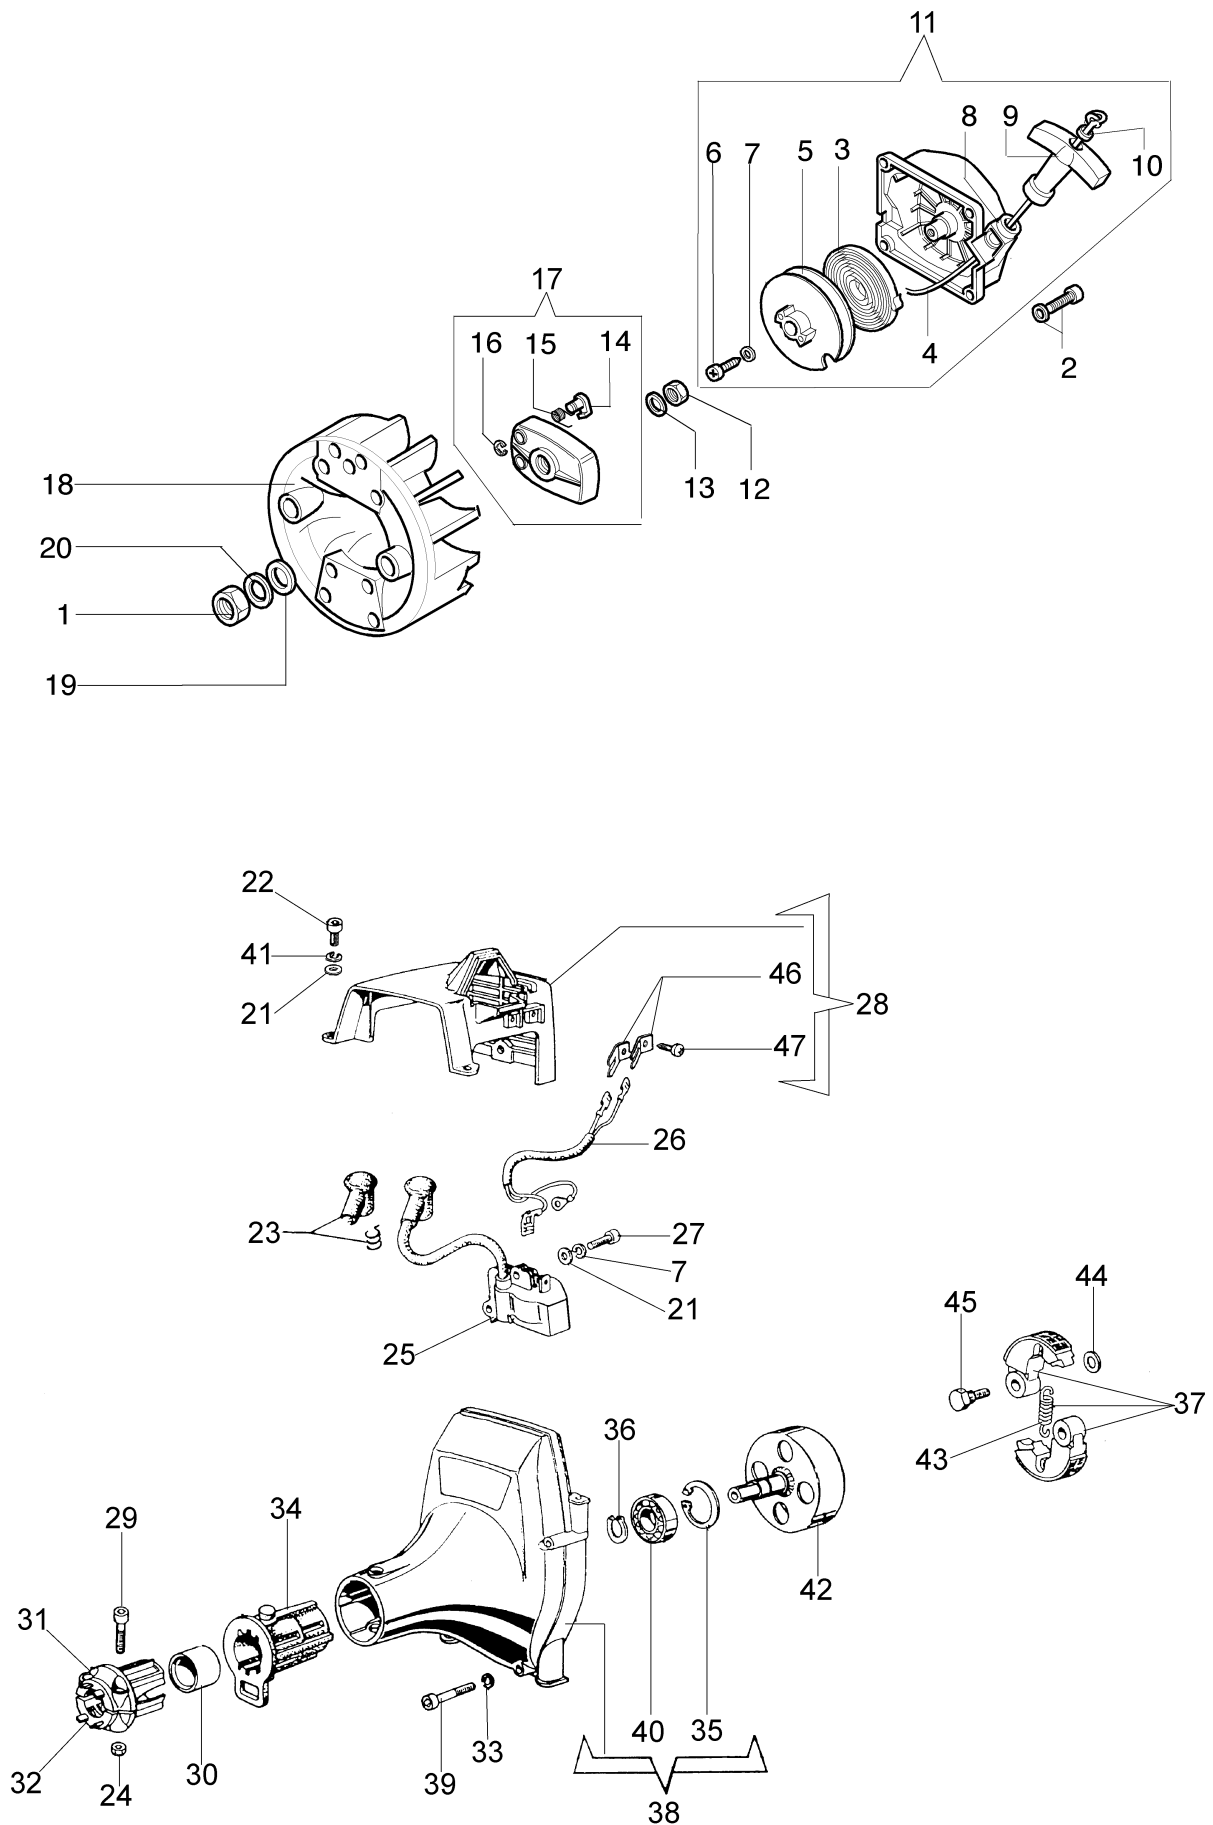

Ref.Nu	Qty	Part number	Description	Validity from	Validity till	Notes	Bulletin
1	1	074000239	Screw				
2	1	074000147	Cover				
3	1	2318671	Repair kit				
4	1	074000238	Cover				
6	1	2318572	Primer pump				
7	1	095000164	Ring				
8	1	003300201	Spindle				
9	1	2318592	Valve				
10	1	2318191	Cover				
11	2	035000162	Screw				
12	1	093500115	Spring				
13	1	2318699	Screw H				
14	1	2318767	Screw L				
15	1	035000165	Spring				
16	4	072700347	Spring				
17	1	072700209	Shaft				
18	1	2318211	Pin				
19	1	003300209	Screw				
20	1	072700211	Shutter				
21	1	094600148	Spring				
22	1	074000240	Adjust. screw				
23	1	2318694	Cap				
24	1	003300202	Screw				
25	1	2318695	Cap				
27	1	2318690R	Carbuirettor WT-460B