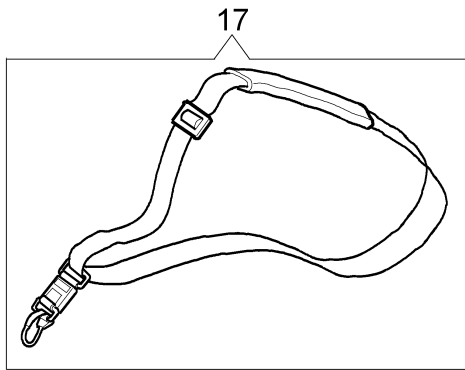

Ref.Nu	Qty	Part number	Description	Validity from	Validity till	Notes	Bulletin
1	1	63019022	Compl. nylon head EF Ø2,4				
2	1	3960040R	Screw				
3	1	4174278	Plate				
4	4	3802004CR	Screw				
5	1	4179113AR	Skirt w/blade				
6	1	4174275R	Blade				
7	1	61042035BR	Disc guard				
8	2	4199005AR	Bushing				
9	1	4199008B	Insert (male)				
10	1	4199004	Spring				
11	1	4199052	Nylon spool				
12	1	4199026B	Cover				
13	1	4199046	Cover				
14	1	61052031	Tool kit				
15	1	4095673B	3-tooth blade				
16	1	4196150	Labels kit				
17	1	4160463AR	Single harness				