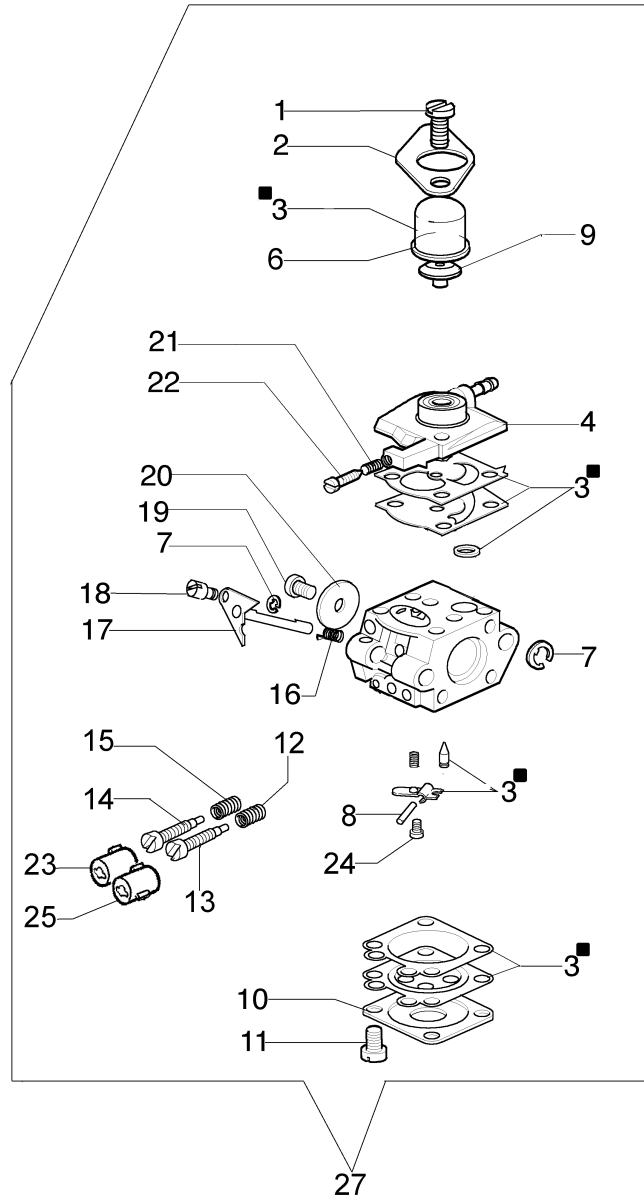

Ref.Nu	Qty	Part number	Description	Validity from	Validity till	Notes	Bulletin
1	1	63019022	Compl. nylon head EF Ø2,4				
2	1	3960040R	Screw				
3	1	4174278	Plate				
4	4	3802004CR	Screw				
5	1	4179113AR	Skirt w/blade				
6	1	4174275R	Blade				
7	1	61042035BR	Disc guard				
8	2	4199005AR	Bushing				
9	1	4199008B	Insert (male)				
10	1	4199004	Spring				
11	1	4199052	Nylon spool				
12	1	4199026B	Cover				
13	1	4199046	Cover				
14	1	61052031	Tool kit				
15	1	4095673B	3-tooth blade				
16	1	4196150	Labels kit				
17	1	4160463AR	Single harness				