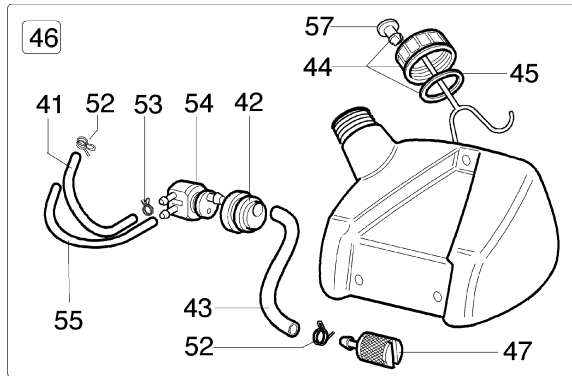

Ref.Nu	Qty	Part number	Description	Validity from	Validity till	Notes	Bulletin
1	1	4160125R	Starter rope				
2	1	4161264BR	Flywheel				
3	1	4191020A	Starter handle				
4	1	3024018R	Ring				
5	1	4161150R	Ring				
6	1	4161148AR	Pulley				
7	1	004000132R	Spring				
8	1	4162266A	Cable				
9	1	4161160AR	Starter assy				
10	1	4160072R	Spacer				
11	4	3801011	Screw				
12	1	4162322	Starter case				
13	4	3916005R	Washer				
14	4	3819006R	Grower				
15	4	3801009	Screw				
16	2	4161151	Pin				
17	2	4138441R	Pawl				
18	2	4161186A	Spring				
19	2	3801003	Screw				
20	1	3914003R	Nut				
21	4	3801013R	Screw				
22	1	61010020	Adaptor				
23	1	4161535	Clutch cover				
24	1	3035023R	Bearing				
25	1	4161428	Sleeve				
26	1	3024012	Ring				
27	1	3025019	Ring				
28	2	4161201	Bushing				
29	1	4161343R	Clutch drum				
30	1	3801015R	Screw				
31	1	4161199R	Clutch driver				
32	2	3918007	Washer				
33	1	4161202AR	Clutch				
34	1	4161200R	Spring				
35	2	3806035R	Screw				
36	1	3819005R	Washer				
37	1	4138722R	Ignition coil				
38	1	4098064R	Spark plug cap				
39	1	4160146AR	Deflector				
40	2	3916004R	Washer				
41	1	4161364	Bushing				
42	1	61010021	Adaptor