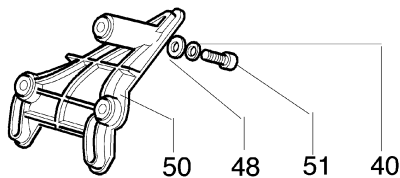

Ref.Nu	Qty	Part number	Description	Validity from	Validity till	Notes	Bulletin
1	1	4160125R	Starter rope				
2	1	4161264BR	Flywheel				
3	1	4191020A	Starter handle				
4	1	3024018R	Ring				
5	1	4161150R	Ring				
6	1	4161148AR	Pulley				
7	1	004000132R	Spring				
8	1	4162266A	Cable				
9	1	4161160AR	Starter assy				
10	1	4160072R	Spacer				
11	4	3801011	Screw				
12	1	4162322	Starter case				
13	4	3916005R	Washer				
14	4	3819006R	Grower				
15	4	3801009	Screw				
16	2	4161151	Pin				
17	2	4138441R	Pawl				
18	2	4161186A	Spring				
19	2	3801003	Screw				
20	1	3914003R	Nut				
21	4	3801013R	Screw				
22	1	61010020	Adaptor				
23	1	4161535	Clutch cover				
24	1	3035023R	Bearing				
25	1	4161428	Sleeve				
26	1	3024012	Ring				
27	1	3025019	Ring				
28	2	4161201	Bushing				
29	1	4161343R	Clutch drum				
30	1	3801015R	Screw				
31	1	4161199R	Clutch driver				
32	2	3918007	Washer				
33	1	4161202AR	Clutch				
34	1	4161200R	Spring				
35	2	3806035R	Screw				
36	1	3819005R	Washer				
37	1	4138722R	Ignition coil				
38	1	4098064R	Spark plug cap				
39	1	4160146AR	Deflector				
40	2	3916004R	Washer				
41	1	4161364	Bushing				
42	1	61010021	Adaptor