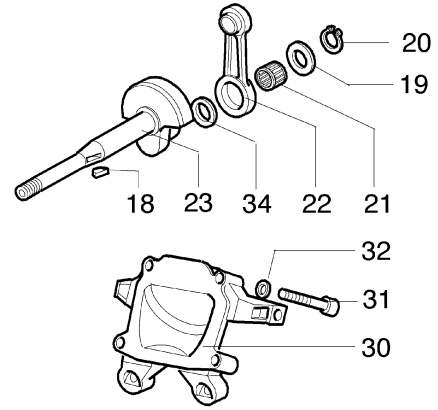

Ref.Nu	Qty	Part number	Description	Validity from	Validity till	Notes	Bulletin
1	1	4160125R	Starter rope				
2	1	4161264BR	Flywheel				
3	1	4191020A	Starter handle				
4	1	3024018R	Ring				
5	1	4161150R	Ring				
6	1	4161148AR	Pulley				
7	1	004000132R	Spring				
8	1	4162266A	Cable				
9	1	4161160AR	Starter assy				
10	1	4160072R	Spacer				
11	4	3801011	Screw				
12	1	4162322	Starter case				
13	4	3916005R	Washer				
14	4	3819006R	Grower				
15	4	3801009	Screw				
16	2	4161151	Pin				
17	2	4138441R	Pawl				
18	2	4161186A	Spring				
19	2	3801003	Screw				
20	1	3914003R	Nut				
21	4	3801013R	Screw				
22	1	61010020	Adaptor				
23	1	4161535	Clutch cover				
24	1	3035023R	Bearing				
25	1	4161428	Sleeve				
26	1	3024012	Ring				
27	1	3025019	Ring				
28	2	4161201	Bushing				
29	1	4161343R	Clutch drum				
30	1	3801015R	Screw				
31	1	4161199R	Clutch driver				
32	2	3918007	Washer				
33	1	4161202AR	Clutch				
34	1	4161200R	Spring				
35	2	3806035R	Screw				
36	1	3819005R	Washer				
37	1	4138722R	Ignition coil				
38	1	4098064R	Spark plug cap				
39	1	4160146AR	Deflector				
40	2	3916004R	Washer				
41	1	4161364	Bushing				
42	1	61010021	Adaptor