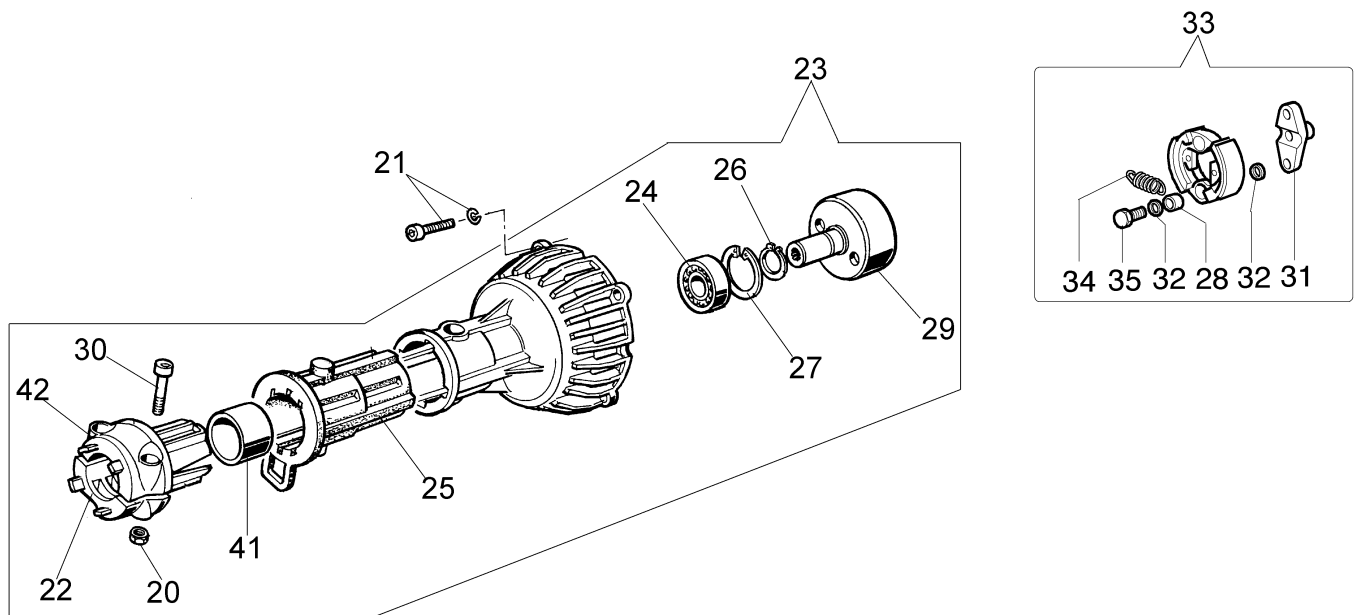

Ref.Nu	Qty	Part number	Description	Validity from	Validity till	Notes	Bulletin
1	1	4160005R	Flange				
2	2	3801015R	Screw				
3	2	61170132R	Grommet				
4	1	4160262B	Knob				
5	8	3801013R	Screw				
6	8	3819006R	Grower				
7	1	074000183AR	Clamp				
8	1	3960021	Screw				
9	1	4100456R	Guard				
10	1	4160011AR	Tube Ø26				
11	3	3914003R	Nut				
12	1	2317021R	Switch				
13	1	4138358R	Button				
14	1	4138360R	Spring				
15	1	4174246AR	Lever				
16	1	4174245CR	Throttle lever				
17	1	4138361R	Spring				
18	1	3801008R	Screw				
19	1	4100098BR	Spring				
20	2	3960029	Screw				
21	1	4179141R	Washer				
22	1	4095032A	Knob				
23	1	4174187BR	Handlebar				
24	1	61040131R	Handle				
25	1	4161439A	Throttle cable				
26	1	4161440AR	Cable				
27	1	4161477AR	Handlebar				
28	1	62030042R	Drive shaft				
29	2	072700082R	AV-mount				
30	1	3801015R	Screw				
31	1	4138359R	Button				
32	1	4160012AR	Kegelradantrieb Ø26				
33	1	3024010R	Ring				
34	1	3035005R	Bearing				
35	1	4161619R	Band				
36	1	3025018R	Ring				
37	2	3819006R	Grower				
38	1	3035012R	Bearing				
39	1	4138311A	Ring				
40	1	3025009	Ring				
41	1	4160139	Bevel gear set				
42	1	4138428	Cap				
43	1	4160338R	Gear case				
44	1	4162177AR	Guard				
45	1	3806069R	Screw				
46	1	094000006R	Bearing				
47	1	4162178	Spring				
48	1	3025021R	Ring				
49	1	3916008R	Washer				
50	1	4160004BR	Flange