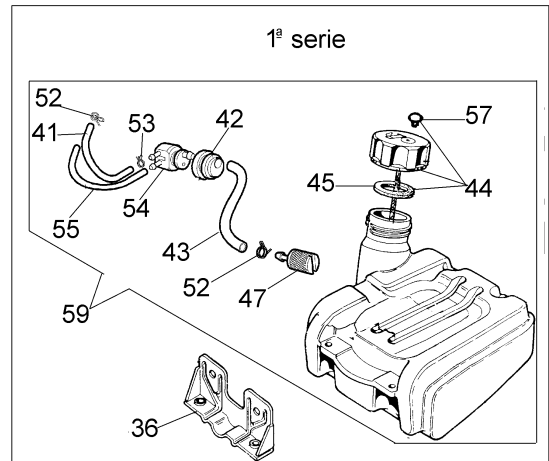

Ref.Nu	Qty	Part number	Description	Validity from	Validity till	Notes	Bulletin
1	1	4160125R	Starter rope				
2	1	4161264BR	Flywheel				
3	1	4191020A	Starter handle				
4	1	3024018R	Ring				
5	1	4161150R	Ring				
6	1	4161148AR	Pulley				
7	1	004000132R	Spring				
8	1	4162266A	Cable				
9	1	4161160AR	Starter assy				
10	1	4160072R	Spacer				
11	4	3801011	Screw				
12	1	4162322	Starter case				
13	4	3916005R	Washer				
14	4	3819006R	Grower				
15	4	3801009	Screw				
16	2	4161151	Pin				
17	2	4138441R	Pawl				
18	2	4161186A	Spring				
19	2	3801003	Screw				
20	1	3914003R	Nut				
21	4	3801013R	Screw				
22	1	61010020	Adaptor				
23	1	4161535	Clutch cover				
24	1	3035023R	Bearing				
25	1	4161428	Sleeve				
26	1	3024012	Ring				
27	1	3025019	Ring				
28	2	4161201	Bushing				
29	1	4161343R	Clutch drum				
30	1	3801015R	Screw				
31	1	4161199R	Clutch driver				
32	2	3918007	Washer				
33	1	4161202AR	Clutch				
34	1	4161200R	Spring				
35	2	3806035R	Screw				
36	1	3819005R	Washer				
37	1	4138722R	Ignition coil				
38	1	4098064R	Spark plug cap				
39	1	4160146AR	Deflector				
40	2	3916004R	Washer				
41	1	4161364	Bushing				
42	1	61010021	Adaptor