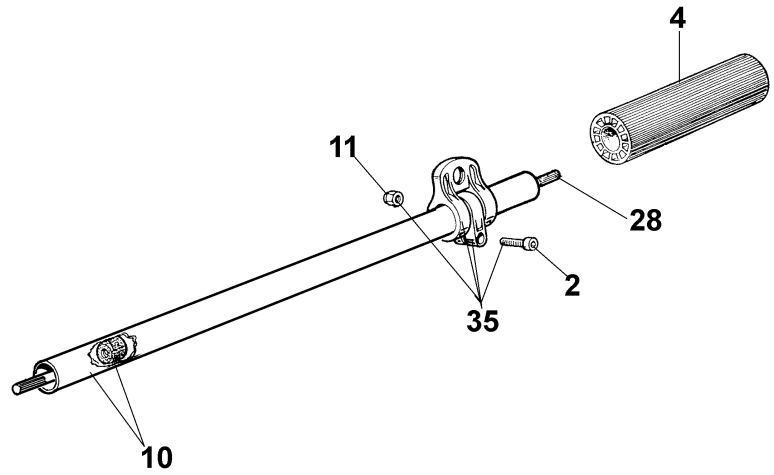

Ref.Nu	Qty	Part number	Description	Validity from	Validity till	Notes	Bulletin
1	1	61012010	Tool kit				
2	1	4160463AR	Single harness				
3	3	3914003R	Nut				
4	2	3916005R	Washer				
5	2	3910005	Screw				
6	2	4160209	Spacer				
7	1	4160236R	Band				
8	2	3960040R	Screw				
9	1	61240161R	Plate				
10	4	3819006R	Grower				
11	4	3801011	Screw				
12	1	4174275R	Blade				
13	1	4179113AR	Skirt w/blade				
14	1	4179114B	Guard assy				
15	1	4095568AR	Disk				
16	1	4199008B	Insert (male)				
17	1	4199026B	Cover				
18	18	63019022	Compl. nylon head EF Ø2,4				
19	1	4199052	Nylon spool				
20	1	4199004	Spring				
21	2	4199005AR	Bushing				
22	1	4161590	Labels kit