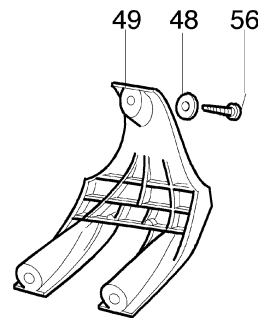

Ref.Nu	Qty	Part number	Description	Validity from	Validity till	Notes	Bulletin
1	1	4160125R	Starter rope				
2	1	4161264BR	Flywheel				
3	1	4191020A	Starter handle				
4	1	3024018R	Ring				
5	1	4161150R	Ring				
6	1	4161148AR	Pulley				
7	1	004000132R	Spring				
8	1	4162266A	Cable				
9	1	4161160AR	Starter assy				
10	1	4160072R	Spacer				
11	4	3801011	Screw				
12	1	4162322	Starter case				
13	4	3916005R	Washer				
14	4	3819006R	Grower				
15	4	3801009	Screw				
16	2	4161151	Pin				
17	2	4138441R	Pawl				
18	2	4161186A	Spring				
19	2	3801003	Screw				
20	1	3914003R	Nut				
21	4	3801013R	Screw				
22	1	61010020	Adaptor				
23	1	4161535	Clutch cover				
24	1	3035023R	Bearing				
25	1	4161428	Sleeve				
26	1	3024012	Ring				
27	1	3025019	Ring				
28	2	4161201	Bushing				
29	1	4161343R	Clutch drum				
30	1	3801015R	Screw				
31	1	4161199R	Clutch driver				
32	2	3918007	Washer				
33	1	4161202AR	Clutch				
34	1	4161200R	Spring				
35	2	3806035R	Screw				
36	1	3819005R	Washer				
37	1	4138722R	Ignition coil				
38	1	4098064R	Spark plug cap				
39	1	4160146AR	Deflector				
40	2	3916004R	Washer				
41	1	4161364	Bushing				
42	1	61010021	Adaptor