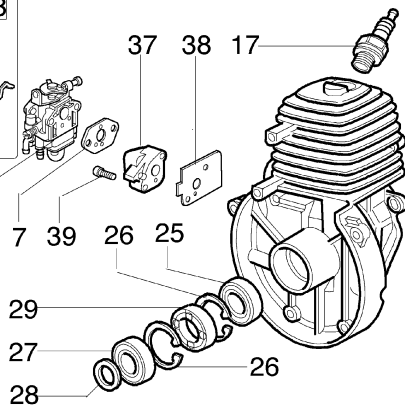

Ref.Nu	Qty	Part number	Description	Validity from	Validity till	Notes	Bulletin
1	1	4160125R	Starter rope				
2	1	4161264BR	Flywheel				
3	1	4191020A	Starter handle				
4	1	3024018R	Ring				
5	1	4161150R	Ring				
6	1	4161148AR	Pulley				
7	1	004000132R	Spring				
8	1	4162266A	Cable				
9	1	4161160AR	Starter assy				
10	1	4160072R	Spacer				
11	4	3801011	Screw				
12	1	4162322	Starter case				
13	4	3916005R	Washer				
14	4	3819006R	Grower				
15	4	3801009	Screw				
16	2	4161151	Pin				
17	2	4138441R	Pawl				
18	2	4161186A	Spring				
19	2	3801003	Screw				
20	1	3914003R	Nut				
21	4	3801013R	Screw				
22	1	61010020	Adaptor				
23	1	4161535	Clutch cover				
24	1	3035023R	Bearing				
25	1	4161428	Sleeve				
26	1	3024012	Ring				
27	1	3025019	Ring				
28	2	4161201	Bushing				
29	1	4161343R	Clutch drum				
30	1	3801015R	Screw				
31	1	4161199R	Clutch driver				
32	2	3918007	Washer				
33	1	4161202AR	Clutch				
34	1	4161200R	Spring				
35	2	3806035R	Screw				
36	1	3819005R	Washer				
37	1	4138722R	Ignition coil				
38	1	4098064R	Spark plug cap				
39	1	4160146AR	Deflector				
40	2	3916004R	Washer				
41	1	4161364	Bushing				
42	1	61010021	Adaptor