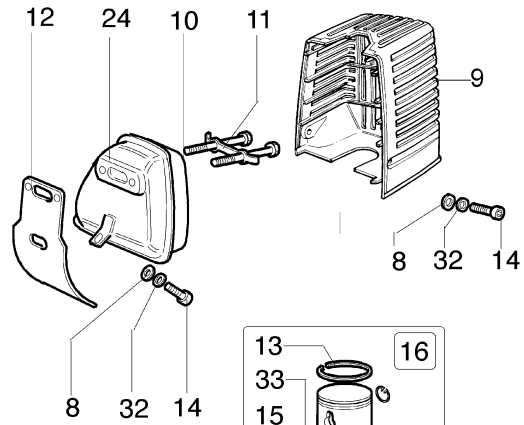

Ref.Nu	Qty	Part number	Description	Validity from	Validity till	Notes	Bulletin
1	1	4160125R	Starter rope				
2	1	4161264BR	Flywheel				
3	1	4191020A	Starter handle				
4	1	3024018R	Ring				
5	1	4161150R	Ring				
6	1	4161148AR	Pulley				
7	1	004000132R	Spring				
8	1	4162266A	Cable				
9	1	4161160AR	Starter assy				
10	1	4160072R	Spacer				
11	4	3801011	Screw				
12	1	4162322	Starter case				
13	4	3916005R	Washer				
14	4	3819006R	Grower				
15	4	3801009	Screw				
16	2	4161151	Pin				
17	2	4138441R	Pawl				
18	2	4161186A	Spring				
19	2	3801003	Screw				
20	1	3914003R	Nut				
21	4	3801013R	Screw				
22	1	61010020	Adaptor				
23	1	4161535	Clutch cover				
24	1	3035023R	Bearing				
25	1	4161428	Sleeve				
26	1	3024012	Ring				
27	1	3025019	Ring				
28	2	4161201	Bushing				
29	1	4161343R	Clutch drum				
30	1	3801015R	Screw				
31	1	4161199R	Clutch driver				
32	2	3918007	Washer				
33	1	4161202AR	Clutch				
34	1	4161200R	Spring				
35	2	3806035R	Screw				
36	1	3819005R	Washer				
37	1	4138722R	Ignition coil				
38	1	4098064R	Spark plug cap				
39	1	4160146AR	Deflector				
40	2	3916004R	Washer				
41	1	4161364	Bushing				
42	1	61010021	Adaptor