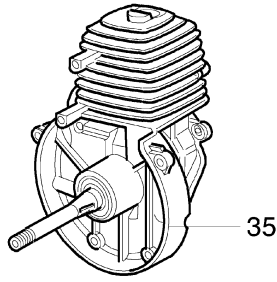

Ref.Nu	Qty	Part number	Description	Validity from	Validity till	Notes	Bulletin
1	1	4160125R	Starter rope				
2	1	4161264BR	Flywheel				
3	1	4191020A	Starter handle				
4	1	3024018R	Ring				
5	1	4161150R	Ring				
6	1	4161148AR	Pulley				
7	1	004000132R	Spring				
8	1	4162266A	Cable				
9	1	4161160AR	Starter assy				
10	1	4160072R	Spacer				
11	4	3801011	Screw				
12	1	4162322	Starter case				
13	4	3916005R	Washer				
14	4	3819006R	Grower				
15	4	3801009	Screw				
16	2	4161151	Pin				
17	2	4138441R	Pawl				
18	2	4161186A	Spring				
19	2	3801003	Screw				
20	1	3914003R	Nut				
21	4	3801013R	Screw				
22	1	61010020	Adaptor				
23	1	4161535	Clutch cover				
24	1	3035023R	Bearing				
25	1	4161428	Sleeve				
26	1	3024012	Ring				
27	1	3025019	Ring				
28	2	4161201	Bushing				
29	1	4161343R	Clutch drum				
30	1	3801015R	Screw				
31	1	4161199R	Clutch driver				
32	2	3918007	Washer				
33	1	4161202AR	Clutch				
34	1	4161200R	Spring				
35	2	3806035R	Screw				
36	1	3819005R	Washer				
37	1	4138722R	Ignition coil				
38	1	4098064R	Spark plug cap				
39	1	4160146AR	Deflector				
40	2	3916004R	Washer				
41	1	4161364	Bushing				
42	1	61010021	Adaptor