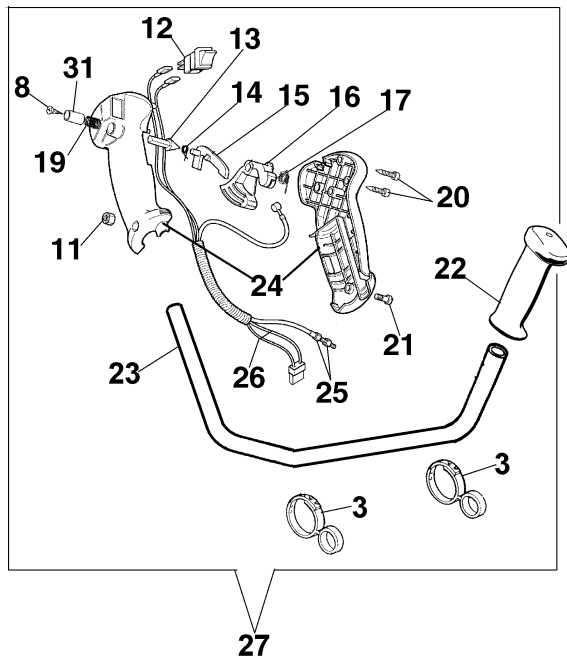

Ref.Nu	Qty	Part number	Description	Validity from	Validity till	Notes	Bulletin
1	1	61012010	Tool kit				
2	1	4160463AR	Single harness				
3	3	3914003R	Nut				
4	2	3916005R	Washer				
5	2	3910005	Screw				
6	2	4160209	Spacer				
7	1	4160236R	Band				
8	2	3960040R	Screw				
9	1	61240161R	Plate				
10	4	3819006R	Grower				
11	4	3801011	Screw				
12	1	4174275R	Blade				
13	1	4179113AR	Skirt w/blade				
14	1	4179114B	Guard assy				
15	1	4095568AR	Disk				
16	1	4199008B	Insert (male)				
17	1	4199026B	Cover				
18	18	63019022	Compl. nylon head EF Ø2,4				
19	1	4199052	Nylon spool				
20	1	4199004	Spring				
21	2	4199005AR	Bushing				
22	1	4161590	Labels kit