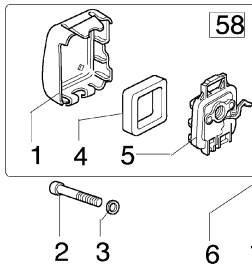

Ref.Nu	Qty	Part number	Description	Validity from	Validity till	Notes	Bulletin
1	1	4160125R	Starter rope				
2	1	4161264BR	Flywheel				
3	1	4191020A	Starter handle				
4	1	3024018R	Ring				
5	1	4161150R	Ring				
6	1	4161148AR	Pulley				
7	1	004000132R	Spring				
8	1	4162266A	Cable				
9	1	4161160AR	Starter assy				
10	1	4160072R	Spacer				
11	4	3801011	Screw				
12	1	4162322	Starter case				
13	4	3916005R	Washer				
14	4	3819006R	Grower				
15	4	3801009	Screw				
16	2	4161151	Pin				
17	2	4138441R	Pawl				
18	2	4161186A	Spring				
19	2	3801003	Screw				
20	1	3914003R	Nut				
21	4	3801013R	Screw				
22	1	61010020	Adaptor				
23	1	4161535	Clutch cover				
24	1	3035023R	Bearing				
25	1	4161428	Sleeve				
26	1	3024012	Ring				
27	1	3025019	Ring				
28	2	4161201	Bushing				
29	1	4161343R	Clutch drum				
30	1	3801015R	Screw				
31	1	4161199R	Clutch driver				
32	2	3918007	Washer				
33	1	4161202AR	Clutch				
34	1	4161200R	Spring				
35	2	3806035R	Screw				
36	1	3819005R	Washer				
37	1	4138722R	Ignition coil				
38	1	4098064R	Spark plug cap				
39	1	4160146AR	Deflector				
40	2	3916004R	Washer				
41	1	4161364	Bushing				
42	1	61010021	Adaptor