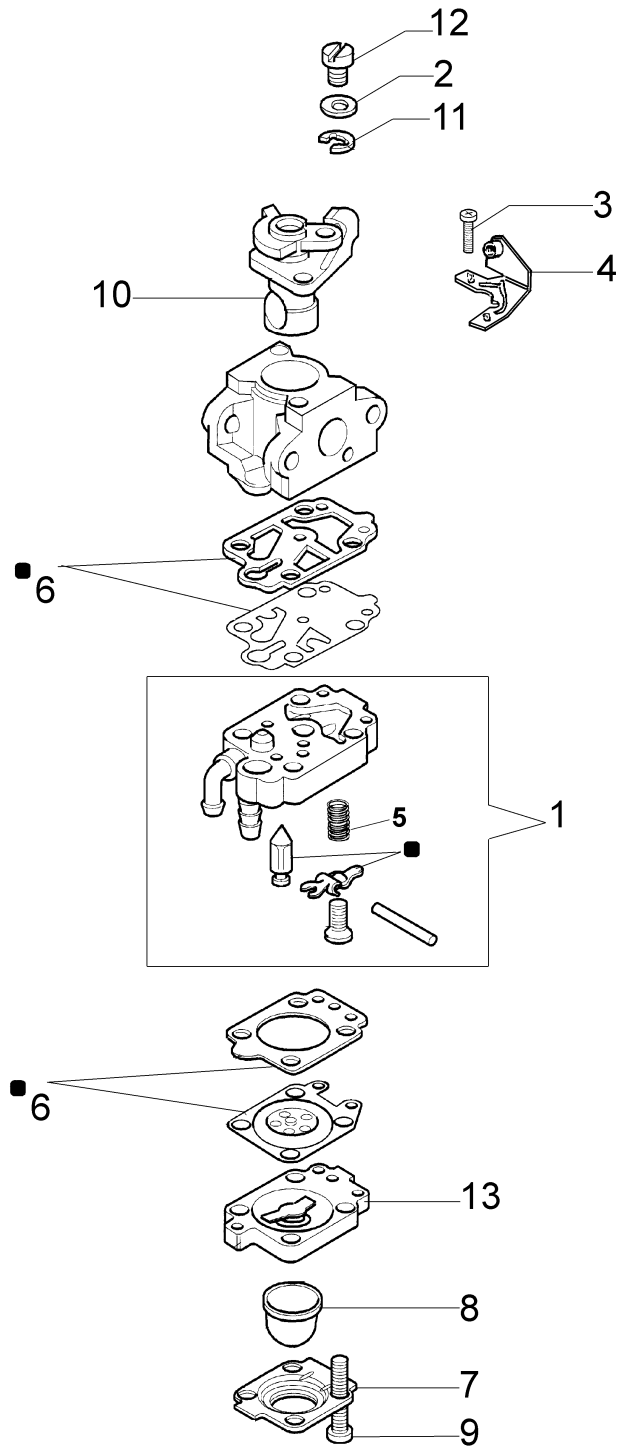

Ref.Nu	Qty	Part number	Description	Validity from	Validity till	Notes	Bulletin
1	1	003300201	Spindle				
2	1	2318703	Washer				
3	1	2318580	Screw				
4	1	2318813	Support				
5	1	2318568	Spring				
6	1	2318674	Repair kit				
7	1	2318571	Cover				
8	1	2318572	Primer pump				
9	4	2318585	Screw				
10	1	003300204	Fuel filter				
11	1	2318701	O-ring				
12	1	2318577	Adjuster nut				
13	1	2318570	Primer body				
14	1	2318189	Ring				
15	1	2318814	Valve				
16	1	2318811	Pump body				
17	1	2318592	Valve				
18	1	2318812	Jet				
19	1	2318569	Screw				

6 ■ KIT RIPARAZIONE
REPAIR KIT