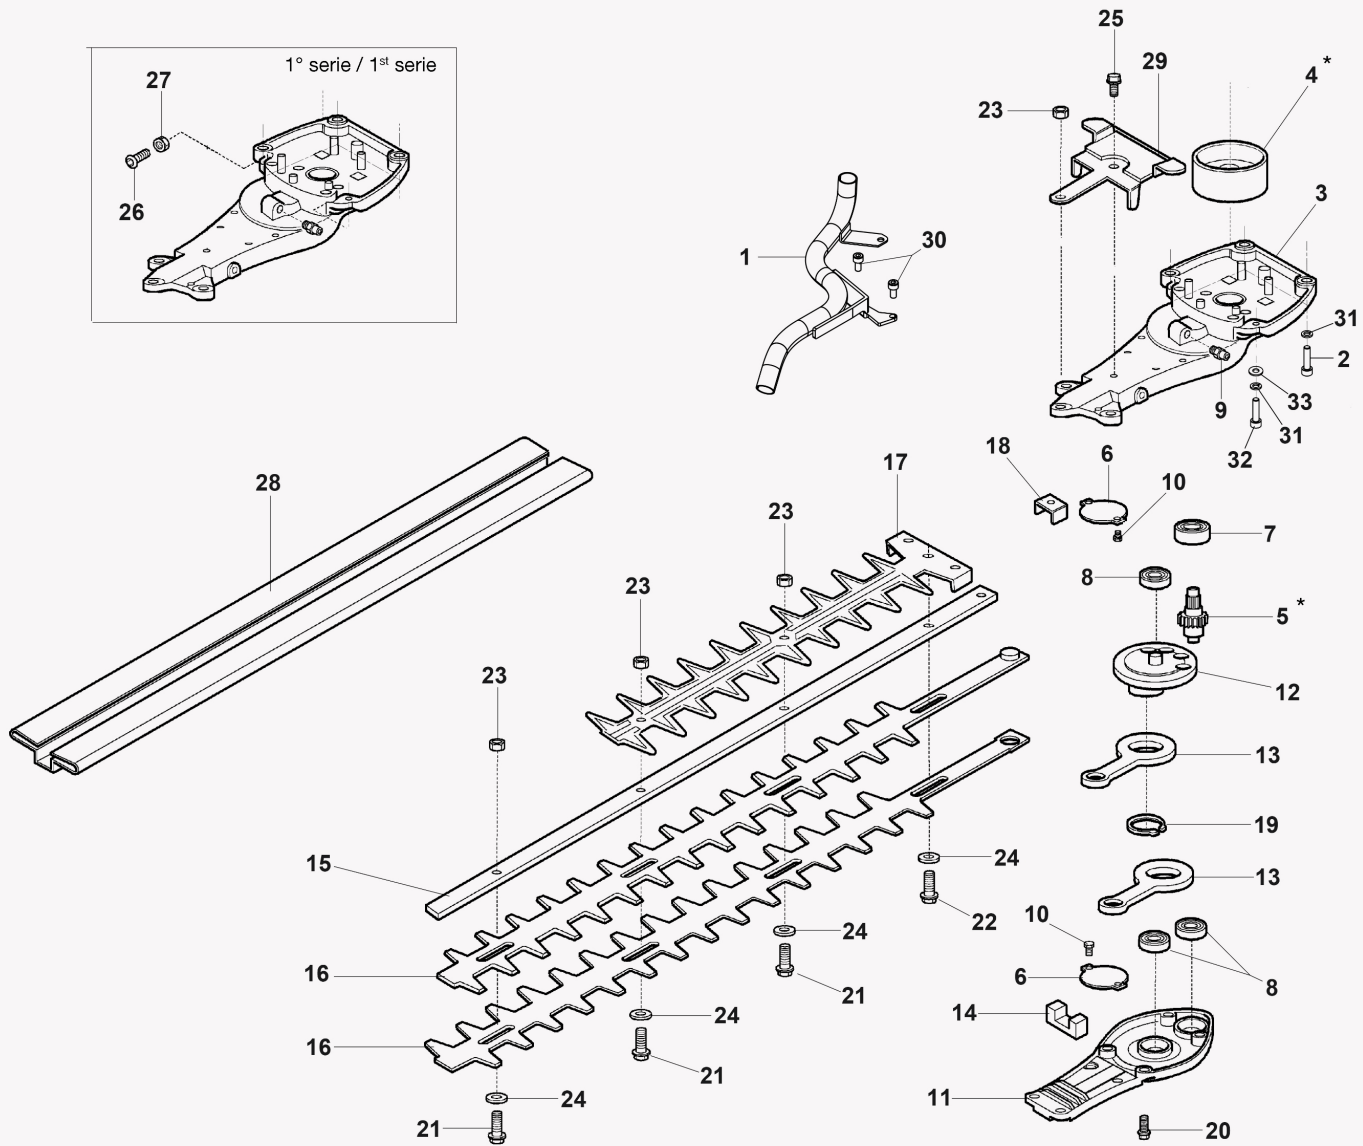

Walbro WT-1019A

■ 4 — KIT RIPARAZIONE
REPAIR KIT

Ref.Nu	Qty	Part number	Description	Validity from	Validity till	Notes	Bulletin
1	1	2318666AR	Carburetor WT-1019A				
2	2	2318837	Adjust. screw				
3	2	2318867	Caps-lock				
4	1	2318671	Repair kit				

Ref.Nu	Qty	Part number	Description	Validity from	Validity till	Notes	Bulletin
1	1	W58040032	Half grip left				
2	1	W58040033	Half grip right				
3	1	W58040034	Throttle lever				
4	1	W58040035	Lever				
5	1	W58040036	Lever				
6	1	W58040037	Pin				
7	1	W58040038	Throttle rod				
8	1	W58040039	Switch				
9	1	W58040040	Throttle cable				
10	1	W58040041	Spacer				
11	1	W58040042	Spring				
12	1	W58040043	Spring				
13	1	W58040044	Spring				
14	5	W58040045	Screw				
15	1	W58040046	Support left				
16	1	W58040047	Support right				
17	2	W58040048	Spacer				
18	2	W58040023R	Nut				
19	2	W58040050	Gasket				
20	1	58070132R	Front handle				
21	2	3819010	Washer				
22	2	3901088R	Screw				
23	2	W58040063	Support				
24	3	W58040055	Screw				
25	2	W58040064	Washer				
26	4	W58040057R	Spring support				
27	2	W58040058R	Spring				
28	2	W58040059R	Spring				
29	4	W58040025	Screw				