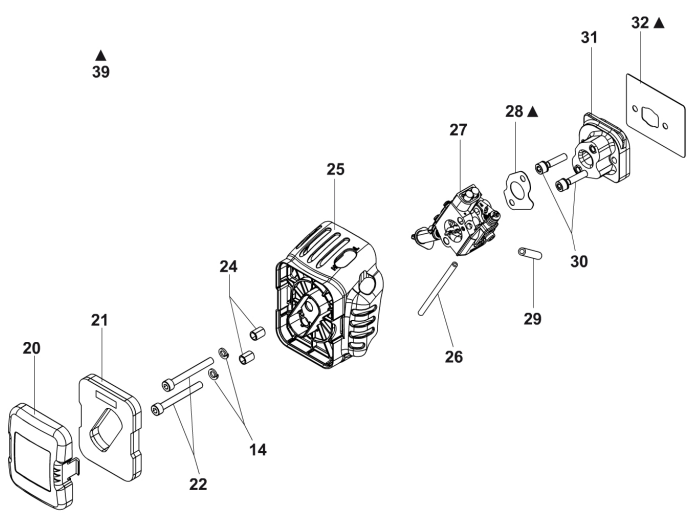

Ref.Nu	Qty	Part number	Description	Validity from	Validity till	Notes	Bulletin
1	1	58070091R	Engine stop wire				
2	1	50050127	Spring				
3	1	2501002R	Ignition coil				
4	1	3912014R	Nut				
5	1	58070133R	Flywheel				
6	1	3960100R	Screw		SN 4804332214		BT6-096-02/15
7	1	3918005	Washer		SN 4804332214		BT6-096-02/15
8	1	61070035BR	Starter pulley		SN 4804332214		BT6-096-02/15
9	1	61070036R	Spring				BT6-096-02/15
10	1	58040343R	Complete cap				
11	1	58070073R	Complete tank				
12	1	58070211R	Starter assy		SN 4804332214	Rosso; Red	BT6-096-02/15
13	1	2318817R	Air purge				
14	6	3819006R	Washer		SN 4804332214		BT6-096-02/15
15	7	3801013R	Screw		SN 4804332214		BT6-096-02/15
16	1	58070054R	Starter rope				BT6-096-02/15
17	1	072700089R	Bushing				BT6-096-02/15
18	1	093500397	Starter handle				BT6-096-02/15
19	1	3916004R	Washer				BT6-096-02/15
20	1	58070128AR	Air filter cover				
21	1	58070129R	Air filter				
22	2	3801012	Screw				
23	1	50010218R	Fuel filter				
24		-	Not available for this product				
25	1	58070127R	Air filter support				
26	1	58070173R	Fuel line			Poliuretano; Polyurethane	
27	1	2318666AR	Carburetor WT-1019A				
28	1	58070037R	Gasket				
29	1	58070172R	Fuel line				
30	2	093800060B	Screw				
31	1	58070024R	Insulator				
32	1	58070195R	Gasket				
33	2	58070075R	Breather fuel pipe				
34	1	61070011AR	Breather valve				
35	1	4161211R	Bush				
36	1	58070076R	Fuel line				
37	1	61070006R	Gasket				
38	3	58070196R	Spacer				
39	1	58070201	Gasket set				
40	3	3916005R	Washer				
41	1	58070179AR	Washer				
42	1	61110162B	Bushing				
43	1	3819031R	Washer				
44	1	61370022AR	Starter pulley	SN 4804332215			BT6-096-02/15
45	1	61370023R	Sprocket	SN 4804332215			BT6-096-02/15
46	1	50160024	Screw	SN 4804332215			BT6-096-02/15
47	1	61370237R	Spring	SN 4804332215			BT6-096-02/15
48	1	58070211R	Starter assy	SN 4804332215		Rosso; Red	BT6-096-02/15