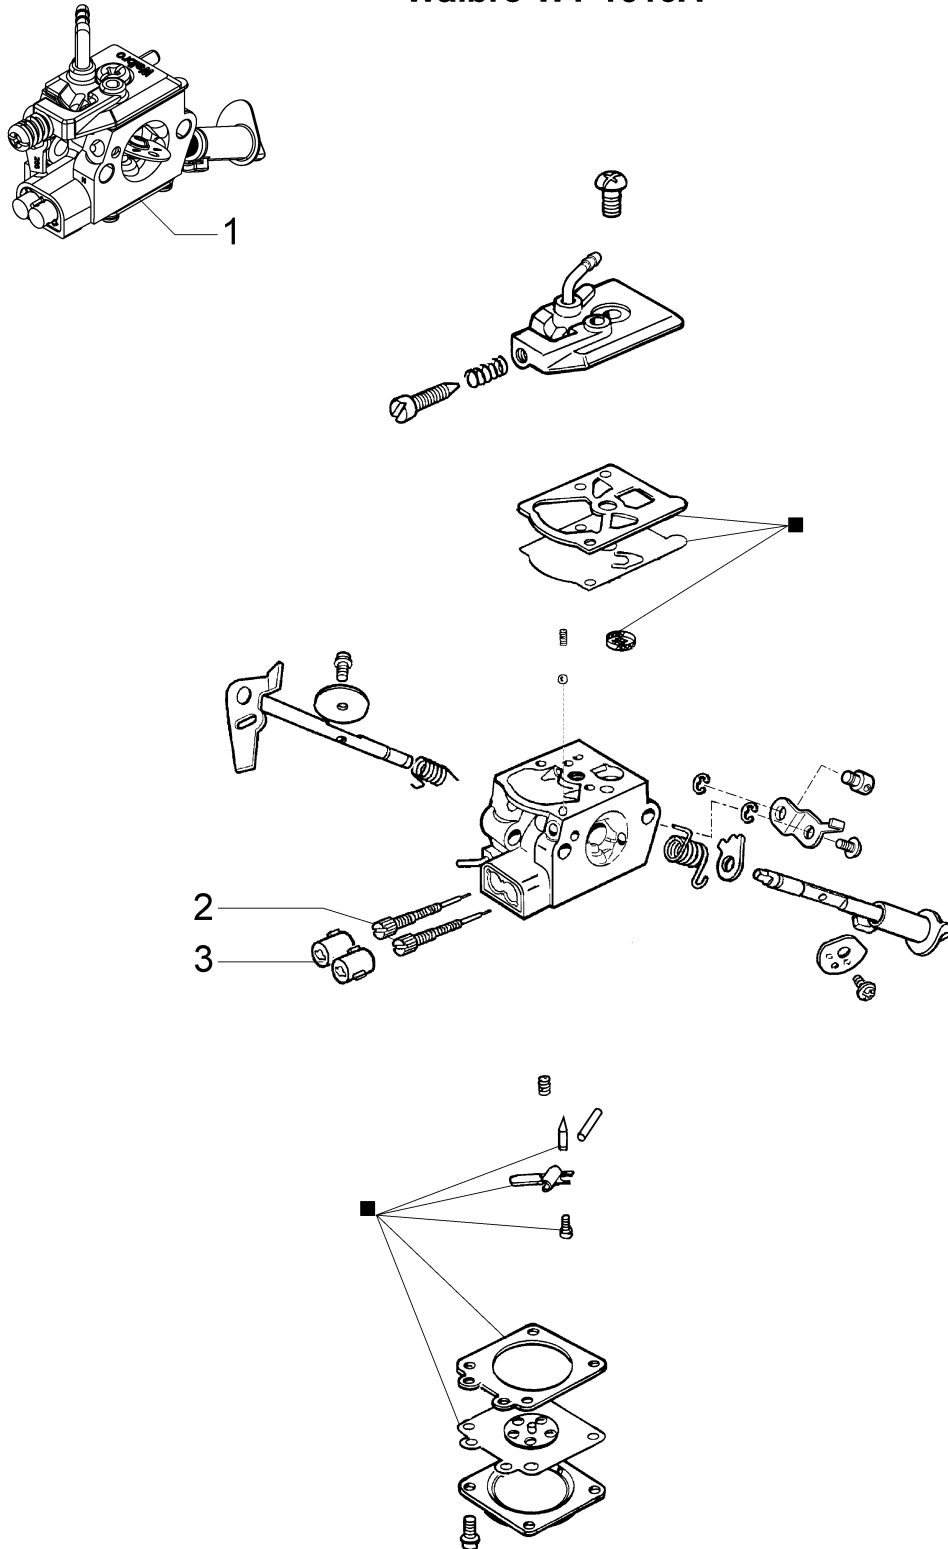

Walbro WT-1019A

■ 4 — KIT RIPARAZIONE
REPAIR KIT

Ref.Nu	Qty	Part number	Description	Validity from	Validity till	Notes	Bulletin
1	1	2318666AR	Carburetor WT-1019A				
2	2	2318837	Adjust. screw				
3	2	2318867	Caps-lock				
4	1	2318671	Repair kit				

Ref.Nu	Qty	Part number	Description	Validity from	Validity till	Notes	Bulletin
1	1	W58040032	Half grip left				
2	1	W58040033	Half grip right				
3	1	W58040034	Throttle lever				
4	1	W58040035	Lever				
5	1	W58040036	Lever				
6	1	W58040037	Pin				
7	1	W58040038	Throttle rod				
8	1	W58040039	Switch				
9	1	W58040040	Throttle cable				
10	1	W58040041	Spacer				
11	1	W58040042	Spring				
12	1	W58040043	Spring				
13	1	W58040044	Spring				
14	5	W58040045	Screw				
15	1	W58040046	Support left				
16	1	W58040047	Support right				
17	2	W58040048	Spacer				
18	2	W58040023R	Nut				
19	2	W58040050	Gasket				
20	1	58070132R	Front handle				
21	2	3819010	Washer				
22	2	3901088R	Screw				
23	2	W58040063	Support				
24	3	W58040055	Screw				
25	2	W58040064	Washer				
26	4	W58040057R	Spring support				
27	2	W58040058R	Spring				
28	2	W58040059R	Spring				
29	4	W58040025	Screw				