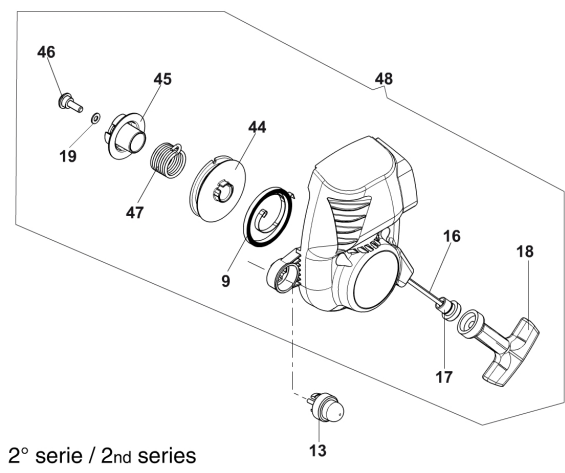

Ref.Nu	Qty	Part number	Description	Validity from	Validity till	Notes	Bulletin
1	1	58070091R	Engine stop wire				
2	1	50050127	Spring				
3	1	2501002R	Ignition coil				
4	1	3912014R	Nut				
5	1	58070133R	Flywheel				
6	1	3960100R	Screw		SN 4804332214		BT6-096-02/15
7	1	3918005	Washer		SN 4804332214		BT6-096-02/15
8	1	61070035BR	Starter pulley		SN 4804332214		BT6-096-02/15
9	1	61070036R	Spring				BT6-096-02/15
10	1	58040343R	Complete cap				
11	1	58070073R	Complete tank				
12	1	58070211R	Starter assy		SN 4804332214	Rosso; Red	BT6-096-02/15
13	1	2318817R	Air purge				
14	6	3819006R	Washer		SN 4804332214		BT6-096-02/15
15	7	3801013R	Screw		SN 4804332214		BT6-096-02/15
16	1	58070054R	Starter rope				BT6-096-02/15
17	1	072700089R	Bushing				BT6-096-02/15
18	1	093500397	Starter handle				BT6-096-02/15
19	1	3916004R	Washer				BT6-096-02/15
20	1	58070128AR	Air filter cover				
21	1	58070129R	Air filter				
22	2	3801012	Screw				
23	1	50010218R	Fuel filter				
24		-	Not available for this product				
25	1	58070127R	Air filter support				
26	1	58070173R	Fuel line			Poliuretano; Polyurethane	
27	1	2318666AR	Carburetor WT-1019A				
28	1	58070037R	Gasket				
29	1	58070172R	Fuel line				
30	2	093800060B	Screw				
31	1	58070024R	Insulator				
32	1	58070195R	Gasket				
33	2	58070075R	Breather fuel pipe				
34	1	61070011AR	Breather valve				
35	1	4161211R	Bush				
36	1	58070076R	Fuel line				
37	1	61070006R	Gasket				
38	3	58070196R	Spacer				
39	1	58070201	Gasket set				
40	3	3916005R	Washer				
41	1	58070179AR	Washer				
42	1	61110162B	Bushing				
43	1	3819031R	Washer				
44	1	61370022AR	Starter pulley	SN 4804332215			BT6-096-02/15
45	1	61370023R	Sprocket	SN 4804332215			BT6-096-02/15
46	1	50160024	Screw	SN 4804332215			BT6-096-02/15
47	1	61370237R	Spring	SN 4804332215			BT6-096-02/15
48	1	58070211R	Starter assy	SN 4804332215		Rosso; Red	BT6-096-02/15