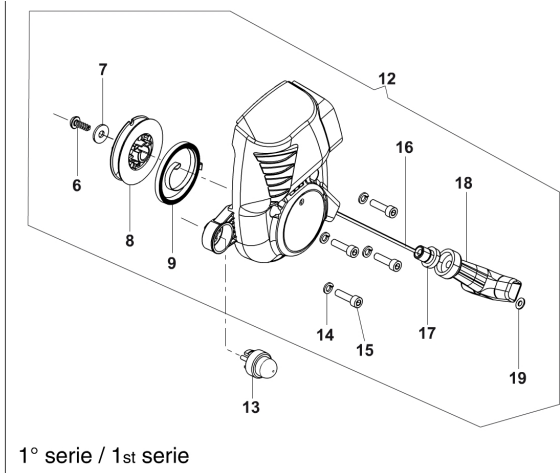

Ref.Nu	Qty	Part number	Description	Validity from	Validity till	Notes	Bulletin
1	1	58070091R	Engine stop wire				
2	1	50050127	Spring				
3	1	2501002R	Ignition coil				
4	1	3912014R	Nut				
5	1	58070133R	Flywheel				
6	1	3960100R	Screw		SN 4804332214		BT6-096-02/15
7	1	3918005	Washer		SN 4804332214		BT6-096-02/15
8	1	61070035BR	Starter pulley		SN 4804332214		BT6-096-02/15
9	1	61070036R	Spring				BT6-096-02/15
10	1	58040343R	Complete cap				
11	1	58070073R	Complete tank				
12	1	58070211R	Starter assy		SN 4804332214	Rosso; Red	BT6-096-02/15
13	1	2318817R	Air purge				
14	6	3819006R	Washer		SN 4804332214		BT6-096-02/15
15	7	3801013R	Screw		SN 4804332214		BT6-096-02/15
16	1	58070054R	Starter rope				BT6-096-02/15
17	1	072700089R	Bushing				BT6-096-02/15
18	1	093500397	Starter handle				BT6-096-02/15
19	1	3916004R	Washer				BT6-096-02/15
20	1	58070128AR	Air filter cover				
21	1	58070129R	Air filter				
22	2	3801012	Screw				
23	1	50010218R	Fuel filter				
24		-	Not available for this product				
25	1	58070127R	Air filter support				
26	1	58070173R	Fuel line			Poliuretano; Polyurethane	
27	1	2318666AR	Carburetor WT-1019A				
28	1	58070037R	Gasket				
29	1	58070172R	Fuel line				
30	2	093800060B	Screw				
31	1	58070024R	Insulator				
32	1	58070195R	Gasket				
33	2	58070075R	Breather fuel pipe				
34	1	61070011AR	Breather valve				
35	1	4161211R	Bush				
36	1	58070076R	Fuel line				
37	1	61070006R	Gasket				
38	3	58070196R	Spacer				
39	1	58070201	Gasket set				
40	3	3916005R	Washer				
41	1	58070179AR	Washer				
42	1	61110162B	Bushing				
43	1	3819031R	Washer				
44	1	61370022AR	Starter pulley	SN 4804332215			BT6-096-02/15
45	1	61370023R	Sprocket	SN 4804332215			BT6-096-02/15
46	1	50160024	Screw	SN 4804332215			BT6-096-02/15
47	1	61370237R	Spring	SN 4804332215			BT6-096-02/15
48	1	58070211R	Starter assy	SN 4804332215		Rosso; Red	BT6-096-02/15