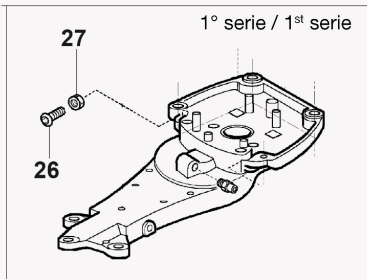

Walbro WT-1019A

■ 4 — KIT RIPARAZIONE
REPAIR KIT

Ref.Nu	Qty	Part number	Description	Validity from	Validity till	Notes	Bulletin
1	1	2318666AR	Carburetor WT-1019A				
2	2	2318837	Adjust. screw				
3	2	2318867	Caps-lock				
4	1	2318671	Repair kit				

Ref.Nu	Qty	Part number	Description	Validity from	Validity till	Notes	Bulletin
1	1	W58040032	Half grip left				
2	1	W58040033	Half grip right				
3	1	W58040034	Throttle lever				
4	1	W58040035	Lever				
5	1	W58040036	Lever				
6	1	W58040037	Pin				
7	1	W58040038	Throttle rod				
8	1	W58040039	Switch				
9	1	W58040040	Throttle cable				
10	1	W58040041	Spacer				
11	1	W58040042	Spring				
12	1	W58040043	Spring				
13	1	W58040044	Spring				
14	5	W58040045	Screw				
15	1	W58040046	Support left				
16	1	W58040047	Support right				
17	2	W58040048	Spacer				
18	2	W58040023R	Nut				
19	2	W58040050	Gasket				
20	1	58070132R	Front handle				
21	2	3819010	Washer				
22	2	3901088R	Screw				
23	2	W58040063	Support				
24	3	W58040055	Screw				
25	2	W58040064	Washer				
26	4	W58040057R	Spring support				
27	2	W58040058R	Spring				
28	2	W58040059R	Spring				
29	4	W58040025	Screw				