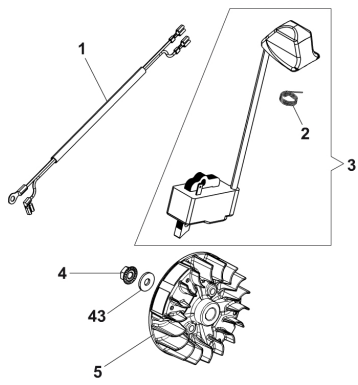

Ref.Nu	Qty	Part number	Description	Validity from	Validity till	Notes	Bulletin
1	1	58070091R	Engine stop wire				
2	1	50050127	Spring				
3	1	2501002R	Ignition coil				
4	1	3912014R	Nut				
5	1	58070133R	Flywheel				
6	1	3960100R	Screw		SN 4804332214		BT6-096-02/15
7	1	3918005	Washer		SN 4804332214		BT6-096-02/15
8	1	61070035BR	Starter pulley		SN 4804332214		BT6-096-02/15
9	1	61070036R	Spring				BT6-096-02/15
10	1	58040343R	Complete cap				
11	1	58070073R	Complete tank				
12	1	58070211R	Starter assy		SN 4804332214	Rosso; Red	BT6-096-02/15
13	1	2318817R	Air purge				
14	6	3819006R	Washer		SN 4804332214		BT6-096-02/15
15	7	3801013R	Screw		SN 4804332214		BT6-096-02/15
16	1	58070054R	Starter rope				BT6-096-02/15
17	1	072700089R	Bushing				BT6-096-02/15
18	1	093500397	Starter handle				BT6-096-02/15
19	1	3916004R	Washer				BT6-096-02/15
20	1	58070128AR	Air filter cover				
21	1	58070129R	Air filter				
22	2	3801012	Screw				
23	1	50010218R	Fuel filter				
24		-	Not available for this product				
25	1	58070127R	Air filter support				
26	1	58070173R	Fuel line			Poliuretano; Polyurethane	
27	1	2318666AR	Carburetor WT-1019A				
28	1	58070037R	Gasket				
29	1	58070172R	Fuel line				
30	2	093800060B	Screw				
31	1	58070024R	Insulator				
32	1	58070195R	Gasket				
33	2	58070075R	Breather fuel pipe				
34	1	61070011AR	Breather valve				
35	1	4161211R	Bush				
36	1	58070076R	Fuel line				
37	1	61070006R	Gasket				
38	3	58070196R	Spacer				
39	1	58070201	Gasket set				
40	3	3916005R	Washer				
41	1	58070179AR	Washer				
42	1	61110162B	Bushing				
43	1	3819031R	Washer				
44	1	61370022AR	Starter pulley	SN 4804332215			BT6-096-02/15
45	1	61370023R	Sprocket	SN 4804332215			BT6-096-02/15
46	1	50160024	Screw	SN 4804332215			BT6-096-02/15
47	1	61370237R	Spring	SN 4804332215			BT6-096-02/15
48	1	58070211R	Starter assy	SN 4804332215		Rosso; Red	BT6-096-02/15