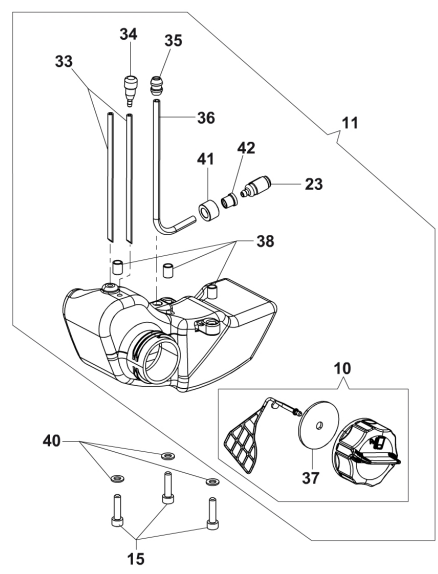

Ref.Nu	Qty	Part number	Description	Validity from	Validity till	Notes	Bulletin
1	1	58070091R	Engine stop wire				
2	1	50050127	Spring				
3	1	2501002R	Ignition coil				
4	1	3912014R	Nut				
5	1	58070133R	Flywheel				
6	1	3960100R	Screw		SN 4804332214		BT6-096-02/15
7	1	3918005	Washer		SN 4804332214		BT6-096-02/15
8	1	61070035BR	Starter pulley		SN 4804332214		BT6-096-02/15
9	1	61070036R	Spring				BT6-096-02/15
10	1	58040343R	Complete cap				
11	1	58070073R	Complete tank				
12	1	58070211R	Starter assy		SN 4804332214	Rosso; Red	BT6-096-02/15
13	1	2318817R	Air purge				
14	6	3819006R	Washer		SN 4804332214		BT6-096-02/15
15	7	3801013R	Screw		SN 4804332214		BT6-096-02/15
16	1	58070054R	Starter rope				BT6-096-02/15
17	1	072700089R	Bushing				BT6-096-02/15
18	1	093500397	Starter handle				BT6-096-02/15
19	1	3916004R	Washer				BT6-096-02/15
20	1	58070128AR	Air filter cover				
21	1	58070129R	Air filter				
22	2	3801012	Screw				
23	1	50010218R	Fuel filter				
24		-	Not available for this product				
25	1	58070127R	Air filter support				
26	1	58070173R	Fuel line			Poliuretano; Polyurethane	
27	1	2318666AR	Carburetor WT-1019A				
28	1	58070037R	Gasket				
29	1	58070172R	Fuel line				
30	2	093800060B	Screw				
31	1	58070024R	Insulator				
32	1	58070195R	Gasket				
33	2	58070075R	Breather fuel pipe				
34	1	61070011AR	Breather valve				
35	1	4161211R	Bush				
36	1	58070076R	Fuel line				
37	1	61070006R	Gasket				
38	3	58070196R	Spacer				
39	1	58070201	Gasket set				
40	3	3916005R	Washer				
41	1	58070179AR	Washer				
42	1	61110162B	Bushing				
43	1	3819031R	Washer				
44	1	61370022AR	Starter pulley	SN 4804332215			BT6-096-02/15
45	1	61370023R	Sprocket	SN 4804332215			BT6-096-02/15
46	1	50160024	Screw	SN 4804332215			BT6-096-02/15
47	1	61370237R	Spring	SN 4804332215			BT6-096-02/15
48	1	58070211R	Starter assy	SN 4804332215		Rosso; Red	BT6-096-02/15