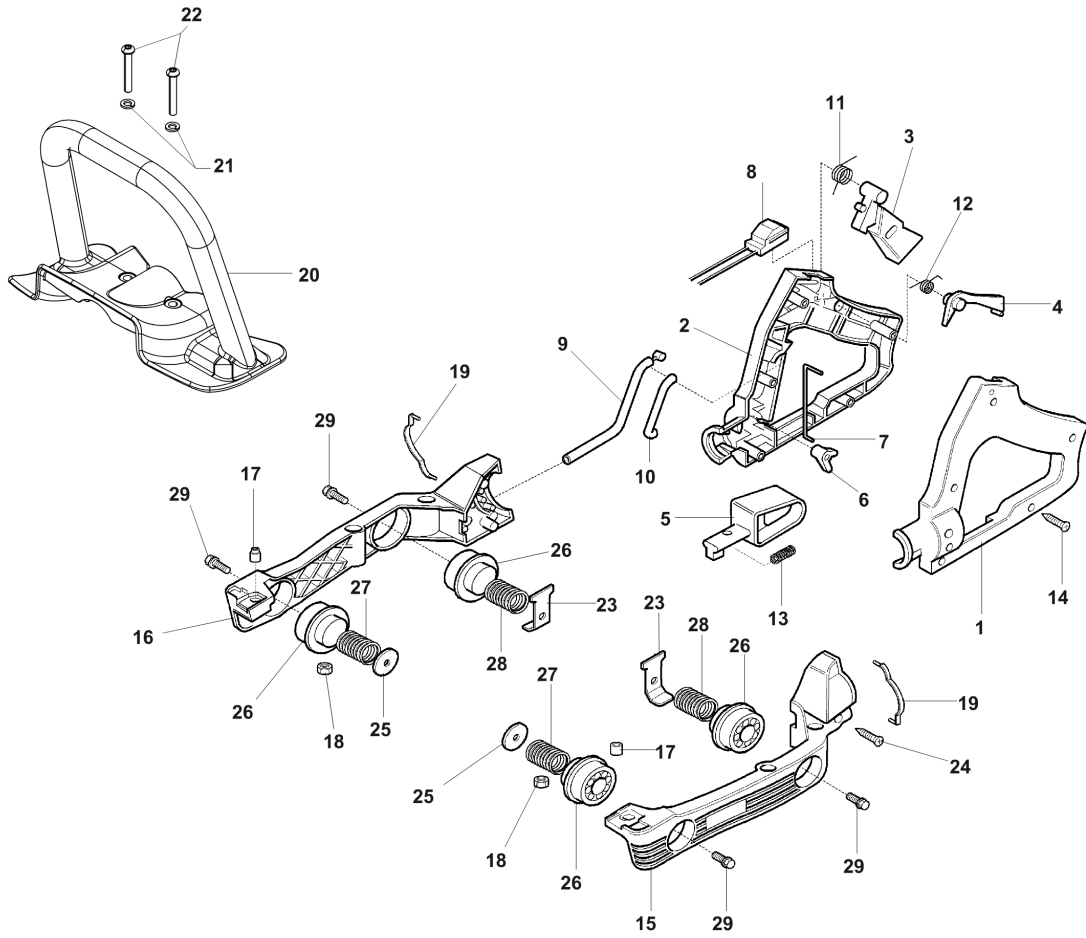

Walbro WT-1019A

■ 4 — KIT RIPARAZIONE
REPAIR KIT

Ref.Nu	Qty	Part number	Description	Validity from	Validity till	Notes	Bulletin
1	1	2318666AR	Carburetor WT-1019A				
2	2	2318837	Adjust. screw				
3	2	2318867	Caps-lock				
4	1	2318671	Repair kit				

Ref.Nu	Qty	Part number	Description	Validity from	Validity till	Notes	Bulletin
1	1	W58040032	Half grip left				
2	1	W58040033	Half grip right				
3	1	W58040034	Throttle lever				
4	1	W58040035	Lever				
5	1	W58040036	Lever				
6	1	W58040037	Pin				
7	1	W58040038	Throttle rod				
8	1	W58040039	Switch				
9	1	W58040040	Throttle cable				
10	1	W58040041	Spacer				
11	1	W58040042	Spring				
12	1	W58040043	Spring				
13	1	W58040044	Spring				
14	5	W58040045	Screw				
15	1	W58040046	Support left				
16	1	W58040047	Support right				
17	2	W58040048	Spacer				
18	2	W58040023R	Nut				
19	2	W58040050	Gasket				
20	1	58070132R	Front handle				
21	2	3819010	Washer				
22	2	3901088R	Screw				
23	2	W58040063	Support				
24	3	W58040055	Screw				
25	2	W58040064	Washer				
26	4	W58040057R	Spring support				
27	2	W58040058R	Spring				
28	2	W58040059R	Spring				
29	4	W58040025	Screw				