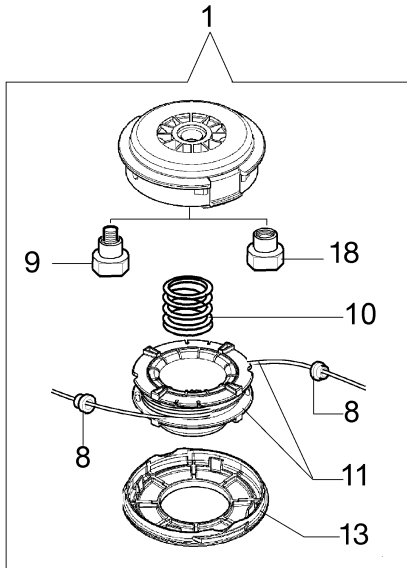

Ref.Nu	Qty	Part number	Description	Validity from	Validity till	Notes	Bulletin
1	1	50010141	Screw				
2	2	095000164	Ring				
3	1	095000141	Shutter				
4	1	2318211	Pin				
5	1	2318786	Shaft				
6	1	094600208	Spring				
7	1	2318736	Adjust. screw				
8	2	2318687	Caps-lock				
9	1	2318631	Adjust. screw				
10	1	2318191	Cover				
11	4	035000162	Screw				
12	1	003300197	Screw				
13	1	50050107	Cover				
14	1	003300201	Spindle				
15	1	2318671	Repair kit				
16	1	074000240	Adjust. screw				
17	1	094600148	Spring				
18	1	2318607	Spring