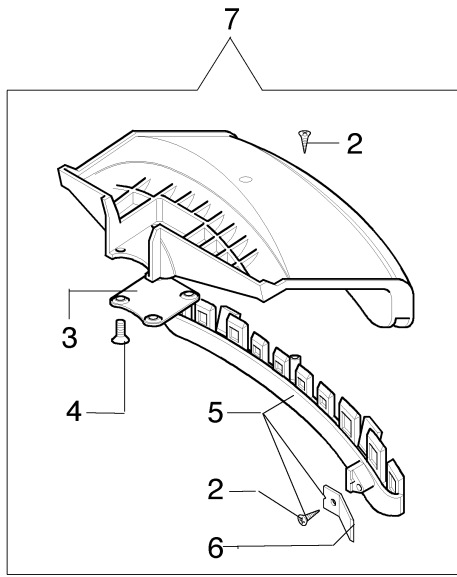

Ref.Nu	Qty	Part number	Description	Validity from	Validity till	Notes	Bulletin
1	1	50010141	Screw				
2	2	095000164	Ring				
3	1	095000141	Shutter				
4	1	2318211	Pin				
5	1	2318786	Shaft				
6	1	094600208	Spring				
7	1	2318736	Adjust. screw				
8	2	2318687	Caps-lock				
9	1	2318631	Adjust. screw				
10	1	2318191	Cover				
11	4	035000162	Screw				
12	1	003300197	Screw				
13	1	50050107	Cover				
14	1	003300201	Spindle				
15	1	2318671	Repair kit				
16	1	074000240	Adjust. screw				
17	1	094600148	Spring				
18	1	2318607	Spring