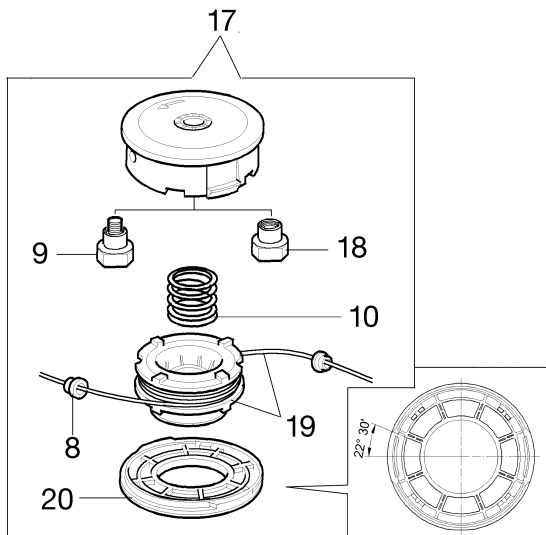

Ref.Nu	Qty	Part number	Description	Validity from	Validity till	Notes	Bulletin
1	1	50010141	Screw				
2	2	095000164	Ring				
3	1	095000141	Shutter				
4	1	2318211	Pin				
5	1	2318786	Shaft				
6	1	094600208	Spring				
7	1	2318736	Adjust. screw				
8	2	2318687	Caps-lock				
9	1	2318631	Adjust. screw				
10	1	2318191	Cover				
11	4	035000162	Screw				
12	1	003300197	Screw				
13	1	50050107	Cover				
14	1	003300201	Spindle				
15	1	2318671	Repair kit				
16	1	074000240	Adjust. screw				
17	1	094600148	Spring				
18	1	2318607	Spring