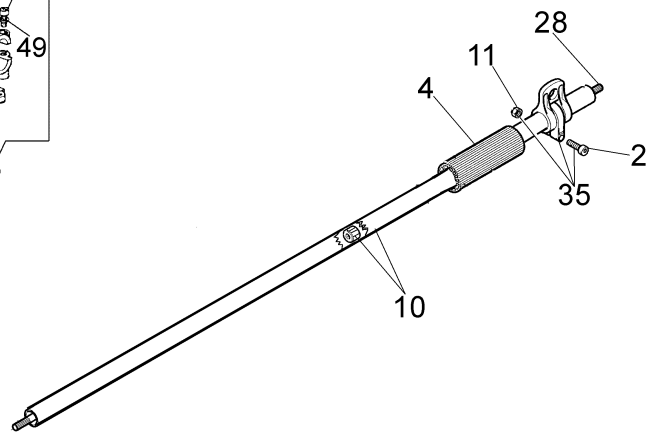

Ref.Nu	Qty	Part number	Description	Validity from	Validity till	Notes	Bulletin
1	1	61200019AR	Gasket				
2	1	61200198	Insulator				
3	2	3801015	Screw				
4	1	61212062	Complete support				
5	1	61200196R	Gasket				
6	1	2318735CR	Carburetor WT-870B				
7	1	61200025BR	Air filter				
8	1	61200026R	Cover				
9	1	61200028AR	Complete tank				
10	1	4098377R	Band				
11	1	61200092AR	Tube				
12	1	61200093R	Tube				
13	1	4161211R	Bush				
14	1	61070011AR	Breather valve				
15	1	61250228R	Tube				
16	1	61070079R	Tank cap				
17	1	61070006R	Gasket				
18	1	094600450R	Fuel filter				
19	1	61200057R	Stand				
20	5	3819006R	Grower				
21	5	3918005	Washer				
22	1	3801013R	Screw				
23	2	61052009B	Screw				
24	1	61200024R	Lever				
25	1	3960069AR	Screw				
26	1	61200023AR	Shutter				
27	1	4120070	Washer				
28	4	61200128R	Spacer				
29	4	3916008R	Washer				
30	1	61200129R	Spring				
31	4	3801016R	Screw				
32	1	61202038R	Gasket set				
33	1	61250257	Tube				
34	1	61210047R	Guard