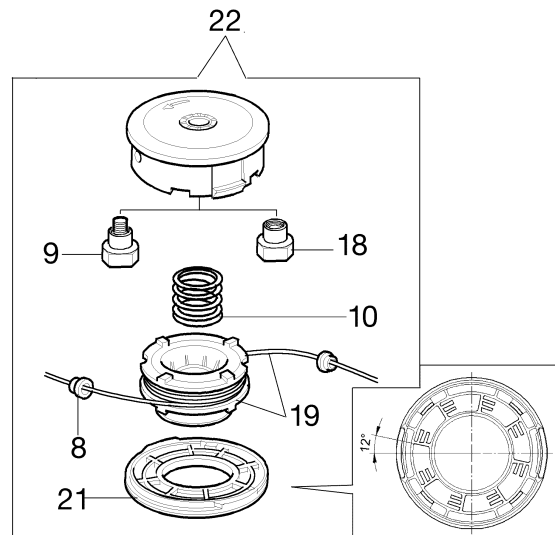

Ref.Nu	Qty	Part number	Description	Validity from	Validity till	Notes	Bulletin
1	1	50010141	Screw				
2	2	095000164	Ring				
3	1	095000141	Shutter				
4	1	2318211	Pin				
5	1	2318786	Shaft				
6	1	094600208	Spring				
7	1	2318736	Adjust. screw				
8	2	2318687	Caps-lock				
9	1	2318631	Adjust. screw				
10	1	2318191	Cover				
11	4	035000162	Screw				
12	1	003300197	Screw				
13	1	50050107	Cover				
14	1	003300201	Spindle				
15	1	2318671	Repair kit				
16	1	074000240	Adjust. screw				
17	1	094600148	Spring				
18	1	2318607	Spring