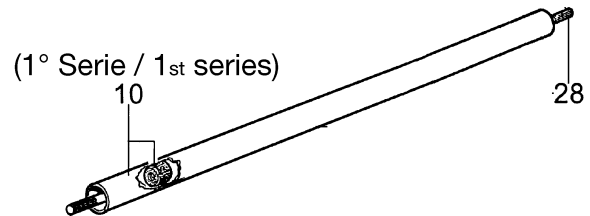

Ref.Nu	Qty	Part number	Description	Validity from	Validity till	Notes	Bulletin
1	1	61162017A	Air filter kit				
2	1	61010004	Stand				
3	3	3918010R	Washer				
4	3	3960057R	Screw				
5	1	61160014AR	Air filter				
6	1	4161438	Gasket				
7	2	3801047	Screw				
8	1	4162256BR	Insulator				
9	2	61030112R	Gasket				
10	2	3801012	Screw				
11	2	3833073R	Washer				
12	1	4162297R	Tube				
13	1	4098377R	Band				
14	1	4162316R	Tube				
15	1	3059002	Band				
16	1	4162270A	Fittings				
17	1	4162268R	Bushing				
18	1	4098658AR	Breather valve				
19	1	4151258R	Complete cap				
20	1	4100308AR	Gasket				
21	1	4162296	Tube				
22	3	3801010R	Screw				
23	1	094600450R	Fuel filter				
24	1	61032026R	Complete tank				
25	1	61010002	Support				
26	3	3918005	Washer				
27	3	3819006R	Grower				
28	1	2318393R	Carburetor		SN 9063031146		BT3-120-07/13
29	1	3049040	O-ring		SN 9063031146		BT3-120-07/13
30	1	61150025R	Bracket		SN 9063031146		BT3-120-07/13
31	1	61030113R	Gasket				
32	1	2318393R	Carburetor	SN 9063031147			BT3-120-07/13
33	1	2318395R	Gasket set	SN 9063031147			BT3-120-07/13