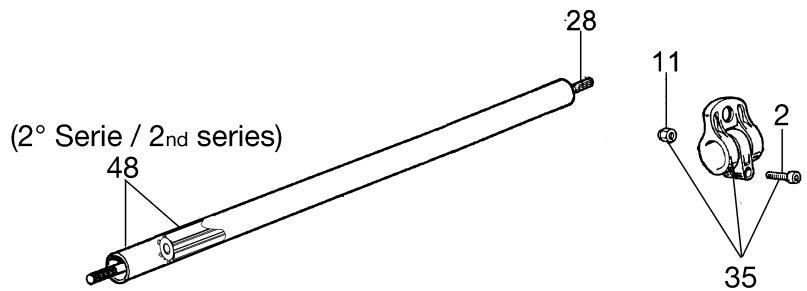

Ref.Nu	Qty	Part number	Description	Validity from	Validity till	Notes	Bulletin
1	1	61162017A	Air filter kit				
2	1	61010004	Stand				
3	3	3918010R	Washer				
4	3	3960057R	Screw				
5	1	61160014AR	Air filter				
6	1	4161438	Gasket				
7	2	3801047	Screw				
8	1	4162256BR	Insulator				
9	2	61030112R	Gasket				
10	2	3801012	Screw				
11	2	3833073R	Washer				
12	1	4162297R	Tube				
13	1	4098377R	Band				
14	1	4162316R	Tube				
15	1	3059002	Band				
16	1	4162270A	Fittings				
17	1	4162268R	Bushing				
18	1	4098658AR	Breather valve				
19	1	4151258R	Complete cap				
20	1	4100308AR	Gasket				
21	1	4162296	Tube				
22	3	3801010R	Screw				
23	1	094600450R	Fuel filter				
24	1	61032026R	Complete tank				
25	1	61010002	Support				
26	3	3918005	Washer				
27	3	3819006R	Grower				
28	1	2318393R	Carburetor		SN 9063031146		BT3-120-07/13
29	1	3049040	O-ring		SN 9063031146		BT3-120-07/13
30	1	61150025R	Bracket		SN 9063031146		BT3-120-07/13
31	1	61030113R	Gasket				
32	1	2318393R	Carburetor	SN 9063031147			BT3-120-07/13
33	1	2318395R	Gasket set	SN 9063031147			BT3-120-07/13