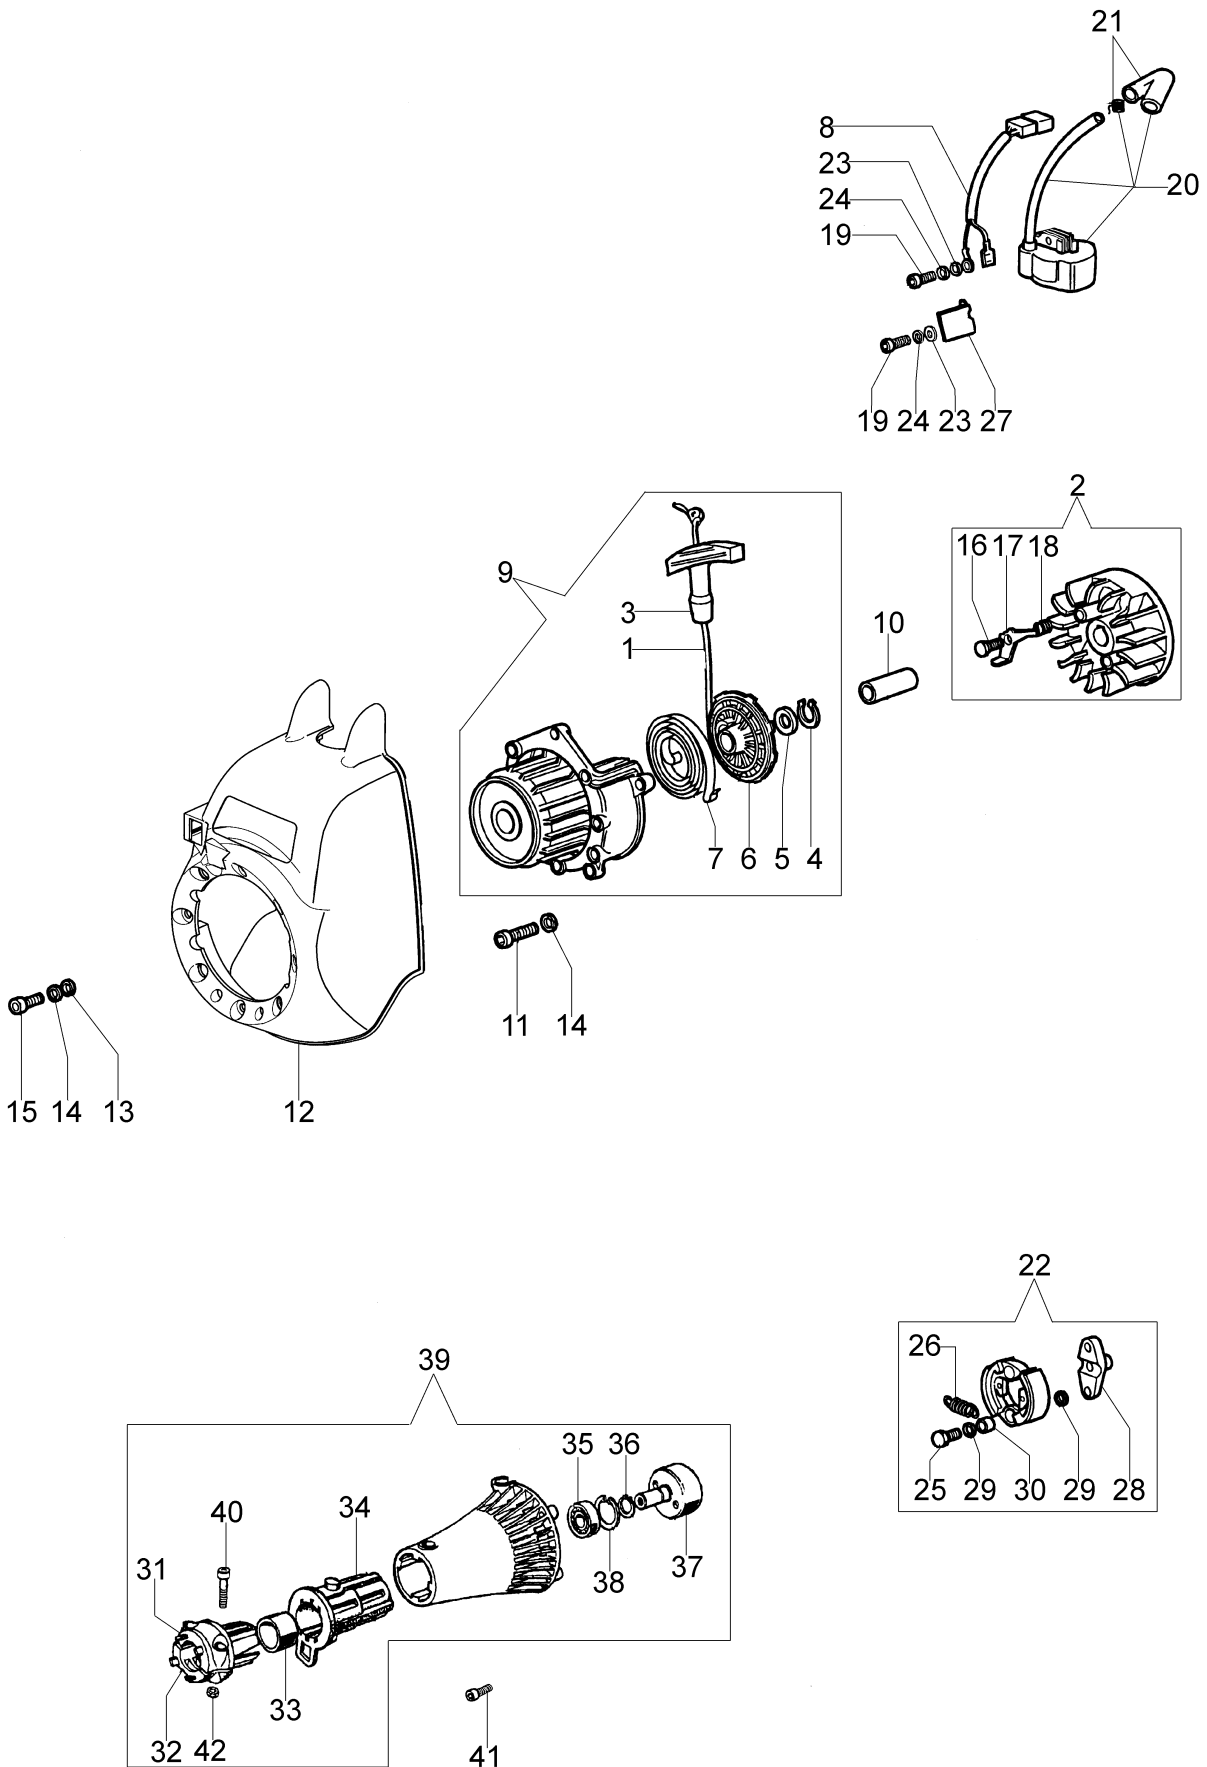

Ref.Nu	Qty	Part number	Description	Validity from	Validity till	Notes	Bulletin
1	2	3960067AR	Screw				
2	1	61030049AR	Short block				
3	1	4098683R	Washer				
4	1	4160026R	Plug				
5	4	3819006R	Grower				
6	4	3801015R	Screw				
7	1	61010001R	Cover				
8	2	3916005R	Washer				
9	1	61030042R	Muffler cover				
10	2	3806028	Screw				
11	1	4095211R	Plate				
12	1	61030067AR	Gasket				
13	1	072700048R	Piston ring Ø34				
14	2	3801010R	Screw				
15	2	4160025R	Ring				
16	1	4161030B	Piston assy Ø34				
17	1	3055118	Spark plug				
18	1	4098232R	Key				
19	1	3064005AR	Washer				
20	1	3024010R	Ring				
21	1	3037026R	Thrust bearing				
22	1	4161599R	Connecting rod				
23	1	4160479R	Crankshaft				
24	1	61032083	Complete muffler				
25	1	3034003R	Bearing				
26	2	3025019	Ring				
27	1	3035023R	Bearing				
28	1	4160124R	Washer				
29	1	3050030R	Seal ring				
30	1	61030046R	Screen				
31	1	61030105R	Deflector				
32	2	012000028	Screw				