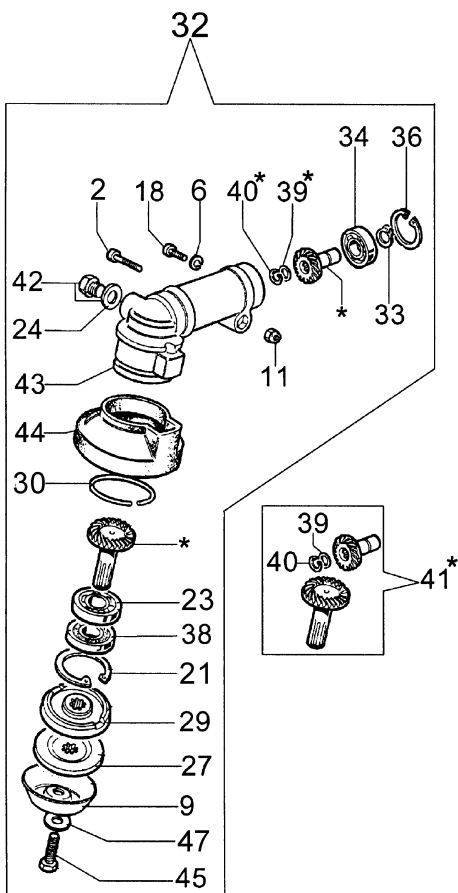

Ref.Nu	Qty	Part number	Description	Validity from	Validity till	Notes	Bulletin
1	1	61162017A	Air filter kit				
2	1	61010004	Stand				
3	3	3918010R	Washer				
4	3	3960057R	Screw				
5	1	61160014AR	Air filter				
6	1	4161438	Gasket				
7	2	3801047	Screw				
8	1	4162256BR	Insulator				
9	2	61030112R	Gasket				
10	2	3801012	Screw				
11	2	3833073R	Washer				
12	1	4162297R	Tube				
13	1	4098377R	Band				
14	1	4162316R	Tube				
15	1	3059002	Band				
16	1	4162270A	Fittings				
17	1	4162268R	Bushing				
18	1	4098658AR	Breather valve				
19	1	4151258R	Complete cap				
20	1	4100308AR	Gasket				
21	1	4162296	Tube				
22	3	3801010R	Screw				
23	1	094600450R	Fuel filter				
24	1	61032026R	Complete tank				
25	1	61010002	Support				
26	3	3918005	Washer				
27	3	3819006R	Grower				
28	1	2318393R	Carburetor		SN 9063031146		BT3-120-07/13
29	1	3049040	O-ring		SN 9063031146		BT3-120-07/13
30	1	61150025R	Bracket		SN 9063031146		BT3-120-07/13
31	1	61030113R	Gasket				
32	1	2318393R	Carburetor	SN 9063031147			BT3-120-07/13
33	1	2318395R	Gasket set	SN 9063031147			BT3-120-07/13