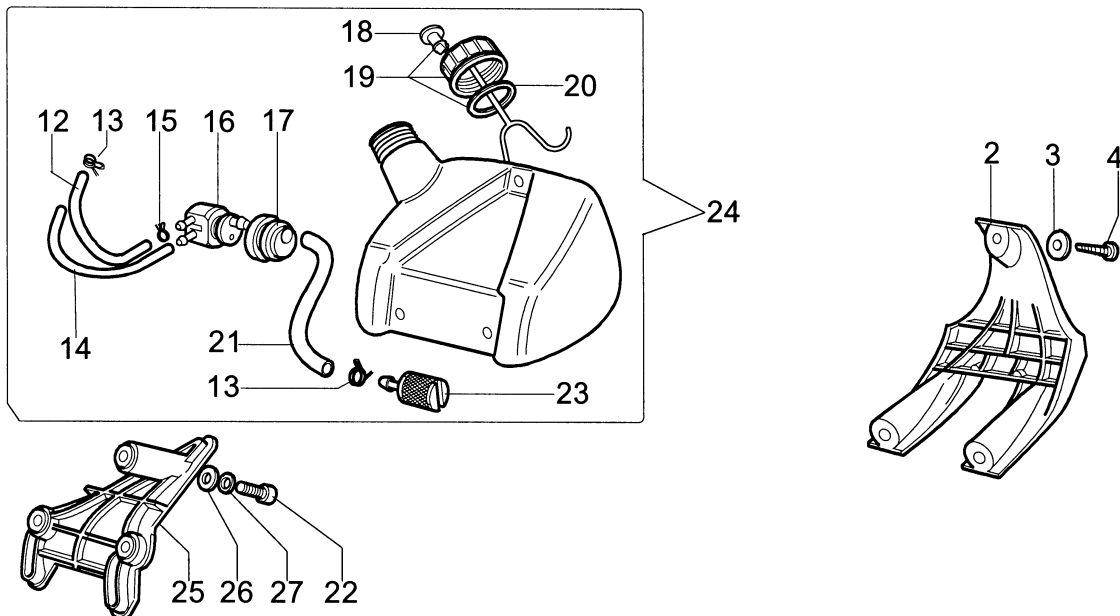

Ref.Nu	Qty	Part number	Description	Validity from	Validity till	Notes	Bulletin
1	1	4160125R	Starter rope				
2	1	4161264BR	Flywheel				
3	1	4191020A	Starter handle				
4	1	3024018R	Ring				
5	1	4161150R	Ring				
6	1	4161148AR	Pulley				
7	1	004000132R	Spring				
8	1	4162358	Cable				
9	1	4161160AR	Starter assy				
10	1	4160072R	Spacer				
11	4	3801011	Screw				
12	1	61030043R	Starter case				
13	4	3916005R	Washer				
14	4	3819006R	Grower				
15	4	3801009	Screw				
16	2	4161151	Pin				
17	2	4138441R	Pawl				
18	2	4161186A	Spring				
19	2	3801003	Screw				
20	1	4138722R	Ignition coil				
21	1	4098064R	Spark plug cap				
22	1	4161202AR	Clutch				
23	2	3916004R	Washer				
24	2	3819005R	Washer				
25	2	3806035R	Screw				
26	1	4161200R	Spring				
27	1	4160146AR	Deflector				
28	1	4161199R	Clutch driver				
29	2	3918007	Washer				
30	1	4161201	Bushing				
31	1	61010021	Adaptor				
32	1	61010020	Adaptor				
33	1	4161364	Bushing				
34	1	4161428	Sleeve				
35	1	3035235R	Bearing				
36	1	3024012	Ring				
37	1	4161343R	Clutch drum				
38	1	3025019	Ring				
39	1	61032029R	Clutch cover				
40	2	3801016R	Screw				
41	4	4175074R	Screw				
42	2	3914003R	Nut