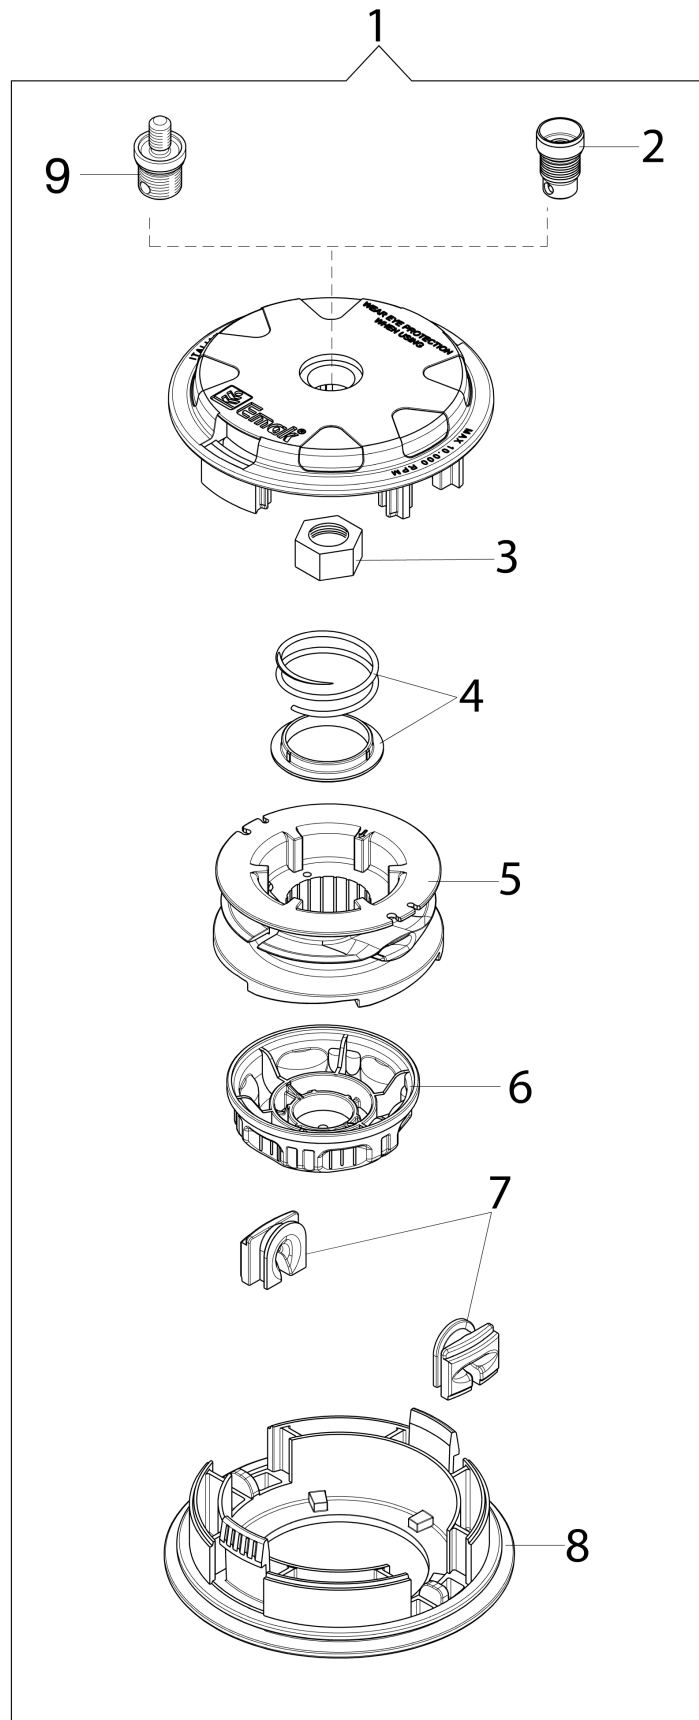

Ref.Nu	Qty	Part number	Description	Validity from	Validity till	Notes	Bulletin
1	-	-	Not available for this product			Sostituita da testina completa codice 63019022 (inserto maschio), 63019020 (inserto femmina); Replaced by complet head p/n 63019022 (male insert), 63019020 (female insert)	
2	2	3960040R	Screw				
3	1	61240161R	Plate				
4	4	3801011	Screw				
5	1	4179113AR	Skirt w/blade				
6	1	4174275R	Blade				
7	1	4179114B	Guard assy				
8	1	4199005AR	Bushing				
9	1	4199008B	Insert (male)				
10	1	4199004	Spring				
11	1	4199041R	Nylon spool Ø2,4				
12	1	4199035BR	Cover				
13	1	4095673AR	Disk				
14	1	61052031	Tool kit				
15	1	4160463AR	Single harness				
16	1	61032079	Labels kit				
17	4	3914003R	Nut				
18	4	3819006R	Grower				
19	-	-	Not available for this product				
20	1	4199052	Nylon spool				
21	1	4199026A	Cover				
22	1	4199046	Cover				
23	-	-	Not available for this product			Sostituita da testina completa codice 63019022 (inserto maschio), Replaced by complet head p/n 63019022 (male insert)	
24	1	63019022	Compl. nylon head EF Ø2,4			Inserto maschio; Male insert