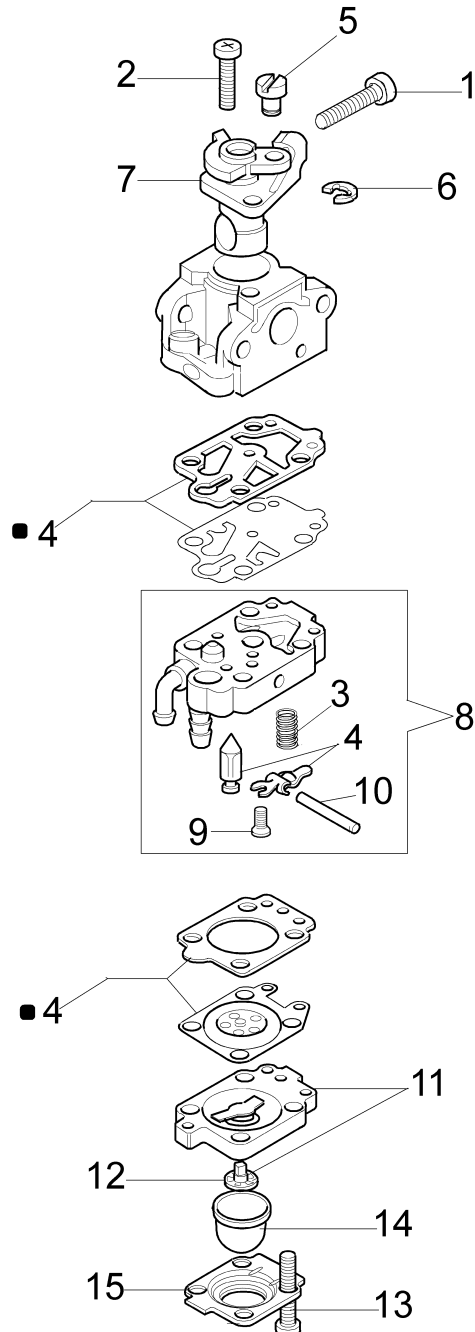

Ref.Nu	Qty	Part number	Description	Validity from	Validity till	Notes	Bulletin
1	2	3806035R	Screw				
2	1	3801015R	Screw				
3	1	61040051	Slide control				
4	1	61012006AR	Handle				
5	1	61040052	Pawl				
6	4	3819006R	Grower				
7	1	61040056R	Spring				
8	1	61010019	Band				
9	1	4100456R	Guard				
10	1	4160011AR	Tube Ø26		SN 9063019275		BT3-120-07/13
11	4	3914003R	Nut				
12	3	3960067AR	Screw				
13	1	3801011	Screw				
14	1	61040057R	Spring				
15	1	61040050AR	Lever				
16	1	61040049	Throttle lever				
17	1	3918010R	Washer				
18	5	3801017R	Screw				
19	1	61010024R	Clamp				
20	1	61032012R	Handle				
21	1	3025021R	Ring				
22	1	61042026	Guard				
23	1	094000006R	Bearing				
24	1	4179141R	Washer				
25	1	61040058R	Throttle cable				
26	1	61010023A	Cable				
27	1	4160005R	Flange				
28	1	62030042R	Drive shaft				
29	1	4160004BR	Flange				
30	1	4162178	Spring				
31	1	61040054	Plate				
32	1	4160012AR	Kegelradantrieb Ø26				
33	1	3024010R	Ring				
34	1	3035005R	Bearing				
35	1	4161619R	Band				
36	1	3025018R	Ring				
37	1	61040053	Plate				
38	1	3035012R	Bearing				
39	1	4138311A	Ring				
40	1	3025009	Ring				
41	1	4160139	Bevel gear set				
42	1	4138428	Cap				
43	1	4160338R	Gear case				
44	1	4162177AR	Guard				
45	1	3806069R	Screw				
46	1	4160236R	Band				
47	1	3916008R	Washer				
48	1	4160011AR	Tube Ø26	SN 9063019276			BT3-120-07/13

■ 4 KIT RIPARAZIONE
REPAIR KIT