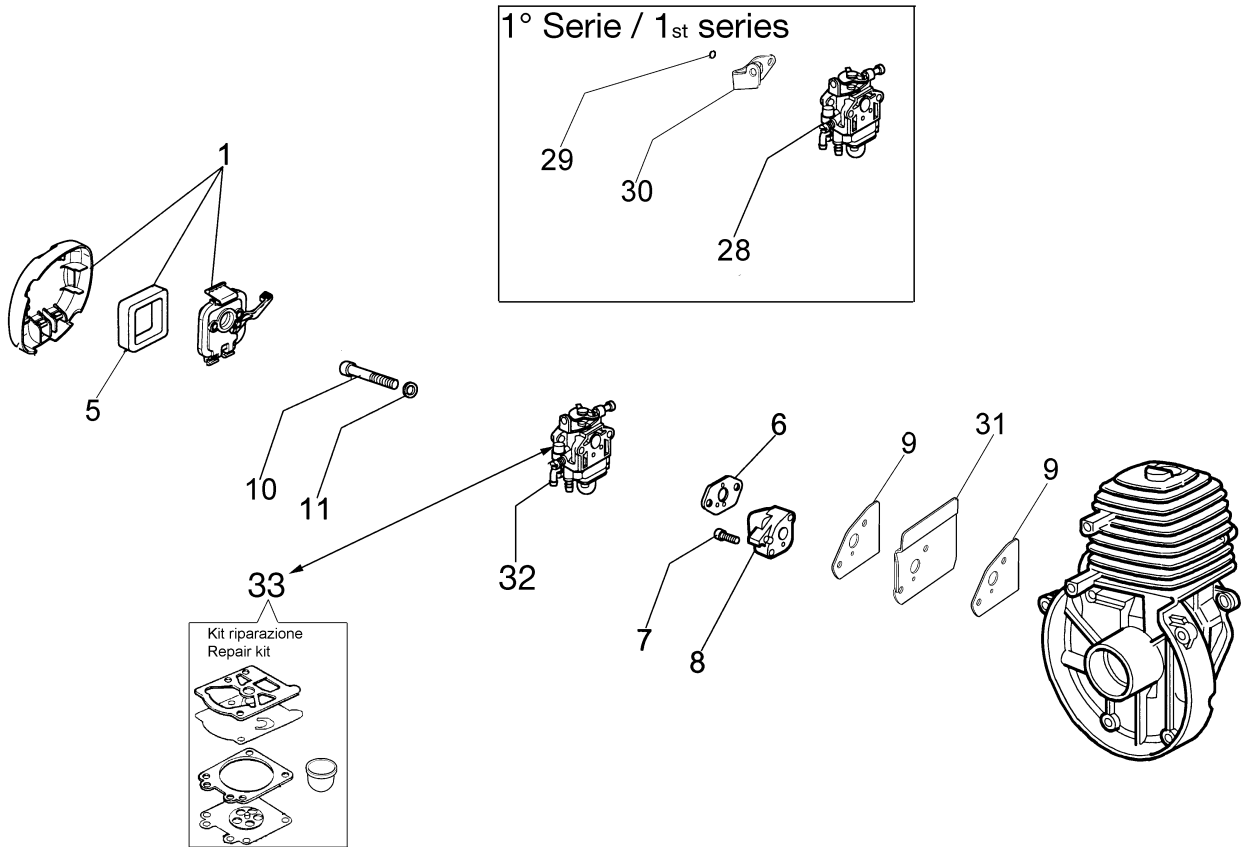

Ref.Nu	Qty	Part number	Description	Validity from	Validity till	Notes	Bulletin
1	1	4160125R	Starter rope				
2	1	4161264BR	Flywheel				
3	1	4191020A	Starter handle				
4	1	3024018R	Ring				
5	1	4161150R	Ring				
6	1	4161148AR	Pulley				
7	1	004000132R	Spring				
8	1	4162358	Cable				
9	1	4161160AR	Starter assy				
10	1	4160072R	Spacer				
11	4	3801011	Screw				
12	1	61030043R	Starter case				
13	4	3916005R	Washer				
14	4	3819006R	Grower				
15	4	3801009	Screw				
16	2	4161151	Pin				
17	2	4138441R	Pawl				
18	2	4161186A	Spring				
19	2	3801003	Screw				
20	1	4138722R	Ignition coil				
21	1	4098064R	Spark plug cap				
22	1	4161202AR	Clutch				
23	2	3916004R	Washer				
24	2	3819005R	Washer				
25	2	3806035R	Screw				
26	1	4161200R	Spring				
27	1	4160146AR	Deflector				
28	1	4161199R	Clutch driver				
29	2	3918007	Washer				
30	1	4161201	Bushing				
31	1	61010021	Adaptor				
32	1	61010020	Adaptor				
33	1	4161364	Bushing				
34	1	4161428	Sleeve				
35	1	3035235R	Bearing				
36	1	3024012	Ring				
37	1	4161343R	Clutch drum				
38	1	3025019	Ring				
39	1	61032029R	Clutch cover				
40	2	3801016R	Screw				
41	4	4175074R	Screw				
42	2	3914003R	Nut