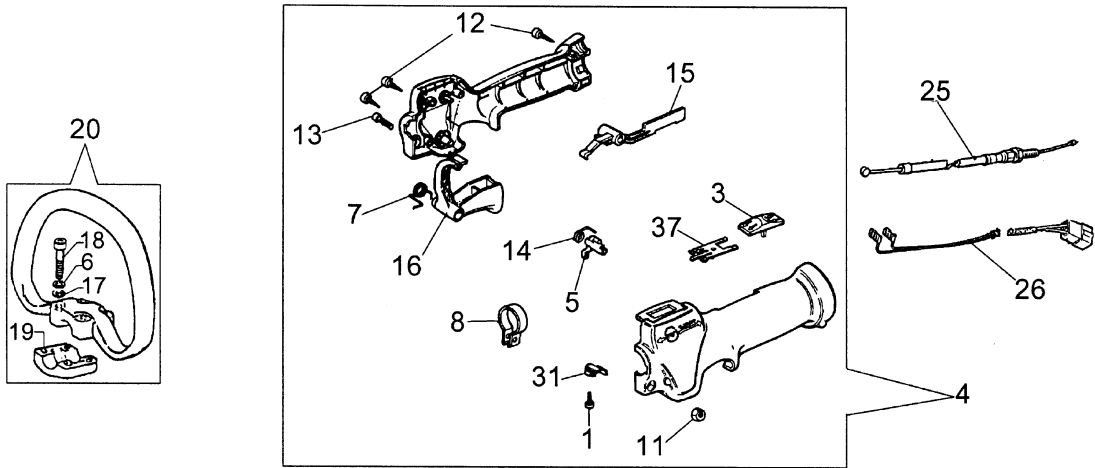

Ref.Nu	Qty	Part number	Description	Validity from	Validity till	Notes	Bulletin
1	1	61162017A	Air filter kit				
2	1	61010004	Stand				
3	3	3918010R	Washer				
4	3	3960057R	Screw				
5	1	61160014AR	Air filter				
6	1	4161438	Gasket				
7	2	3801047	Screw				
8	1	4162256BR	Insulator				
9	2	61030112R	Gasket				
10	2	3801012	Screw				
11	2	3833073R	Washer				
12	1	4162297R	Tube				
13	1	4098377R	Band				
14	1	4162316R	Tube				
15	1	3059002	Band				
16	1	4162270A	Fittings				
17	1	4162268R	Bushing				
18	1	4098658AR	Breather valve				
19	1	4151258R	Complete cap				
20	1	4100308AR	Gasket				
21	1	4162296	Tube				
22	3	3801010R	Screw				
23	1	094600450R	Fuel filter				
24	1	61032026R	Complete tank				
25	1	61010002	Support				
26	3	3918005	Washer				
27	3	3819006R	Grower				
28	1	2318393R	Carburetor		SN 9063031146		BT3-120-07/13
29	1	3049040	O-ring		SN 9063031146		BT3-120-07/13
30	1	61150025R	Bracket		SN 9063031146		BT3-120-07/13
31	1	61030113R	Gasket				
32	1	2318393R	Carburetor	SN 9063031147			BT3-120-07/13
33	1	2318395R	Gasket set	SN 9063031147			BT3-120-07/13