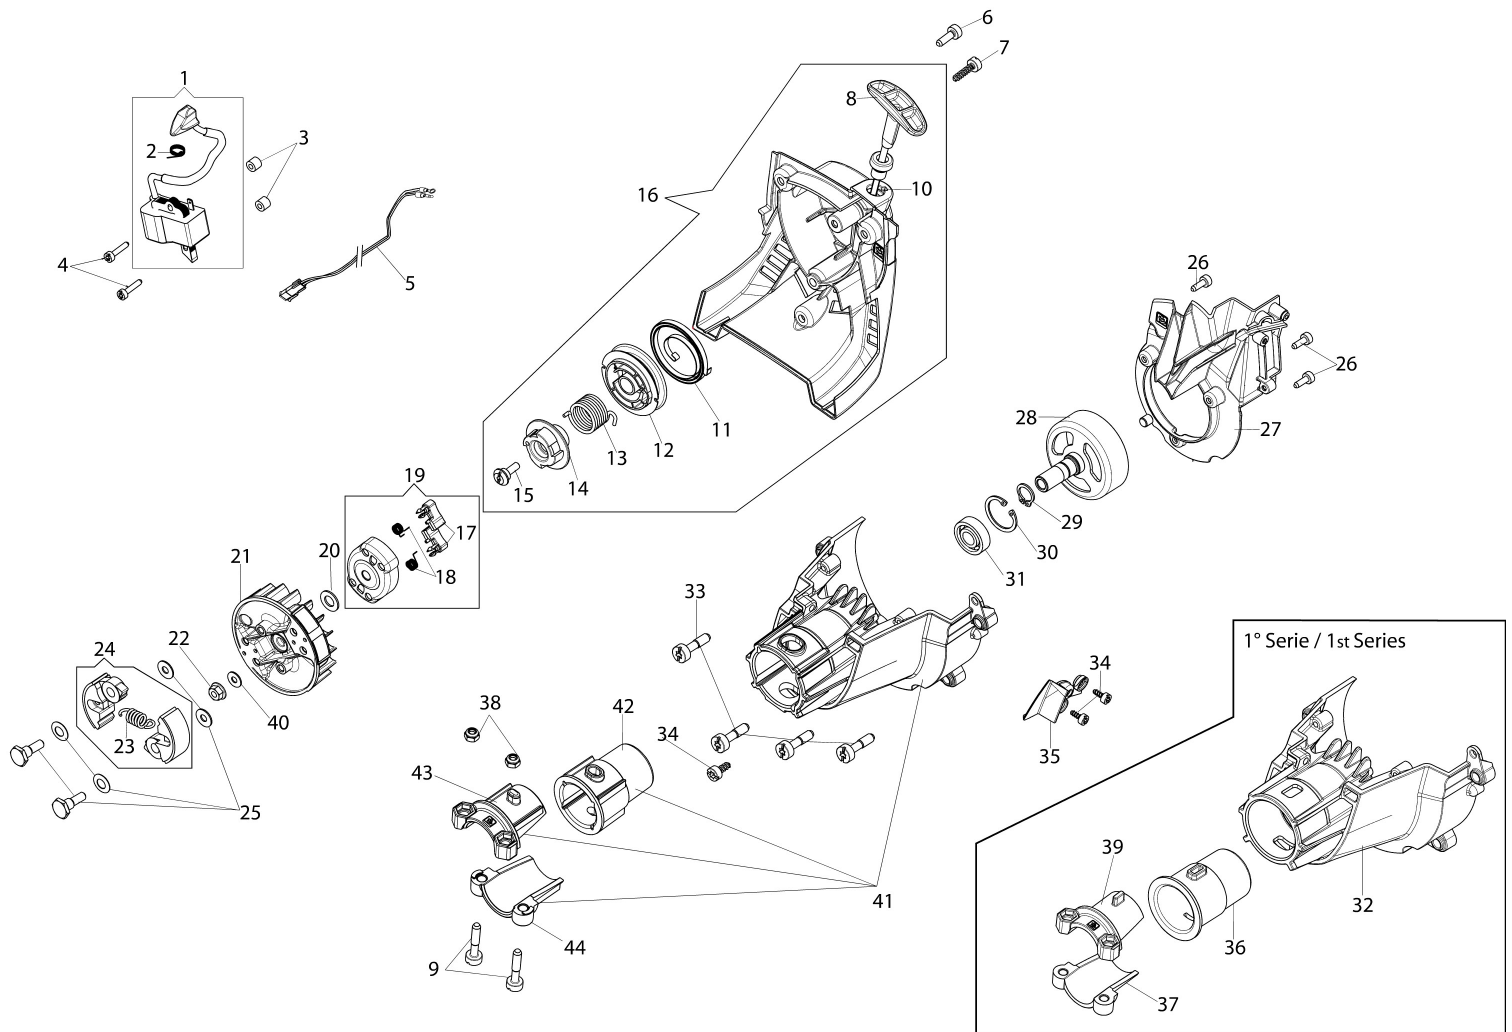

Technical information

Weight	4.5 Kg
Power/Displacement	1.2 HP - 0.9 kW/21.7 cm ³
Tube diameter	24 mm
Grip	singola / single
Clutch	54 mm
Fuel tank capacity	0.40 L
Cutting components	Load&Go Ø 130 mm con filo Ø 2,40 mm - disco a 3 denti Ø 255 mm / 130 mm Ø Load&Go head with 2,40 mm Ø line - 255 mm Ø disc with 3 blade

Illustration Starter Assy and clutch

Illustration Starter assy and clutch

Ref.Nu	Qty	Part number	Description	Validity from	Validity till	Notes	Bulletin
1	1	2501002R	Ignition coil				
2	1	50050127	Spring				
3	2	50160218	Spacer				
4	2	3891020R	Screw				
5	1	61370059R	Cable				
6	3	3891043R	Screw				
7	1	3893060R	Screw				
8	1	61370082R	Handle				
9	2	3891050R	Screw				
10	1	61370024R	Rope				
11	1	61070036R	Spring				
12	1	61370022AR	Starter pulley				
13	1	61370237R	Spring				
14	1	61370023R	Sprocket				
15	1	50160024	Screw				
16	1	61370231R	Starter assy			Rosso; Red	
17	2	61370014R	Pawl				
18	2	61070039R	Spring				
19	1	61370013R	Clutch driver				
20	1	3064034	Washer				
21	1	58070133R	Flywheel				
22	1	3912014R	Nut				
23	1	61070090R	Spring				
24	1	61070091AR	Clutch				
25	1	61370257	Kit pin + Belleville washer + spacer ring				
26	3	3891009R	Screw				
27	1	61370090R	Flange				
28	1	61170050BR	Clutch drum				
29	1	3024012R	Snap ring				
30	1	3025019	Ring				
31	1	3035023R	Bearing				
32	1	61370079R	Starter case		SN 9216358081		BT3-131-09/16
33	4	3891046R	Screw				
34	3	3893009R	Screw				
35	1	61370091AR	Cover				
36	1	61370030R	Sleeve		SN 9216358081		BT3-131-09/16
37	1	61370028AR	Adaptor		SN 9216358081		BT3-131-09/16
38	2	3914003R	Nut				
39	1	61370029AR	Adaptor		SN 9216358081		BT3-131-09/16
40	1	3819031R	Washer				
41	1	61370556	Starter case set	SN 9216358082			BT3-131-09/16