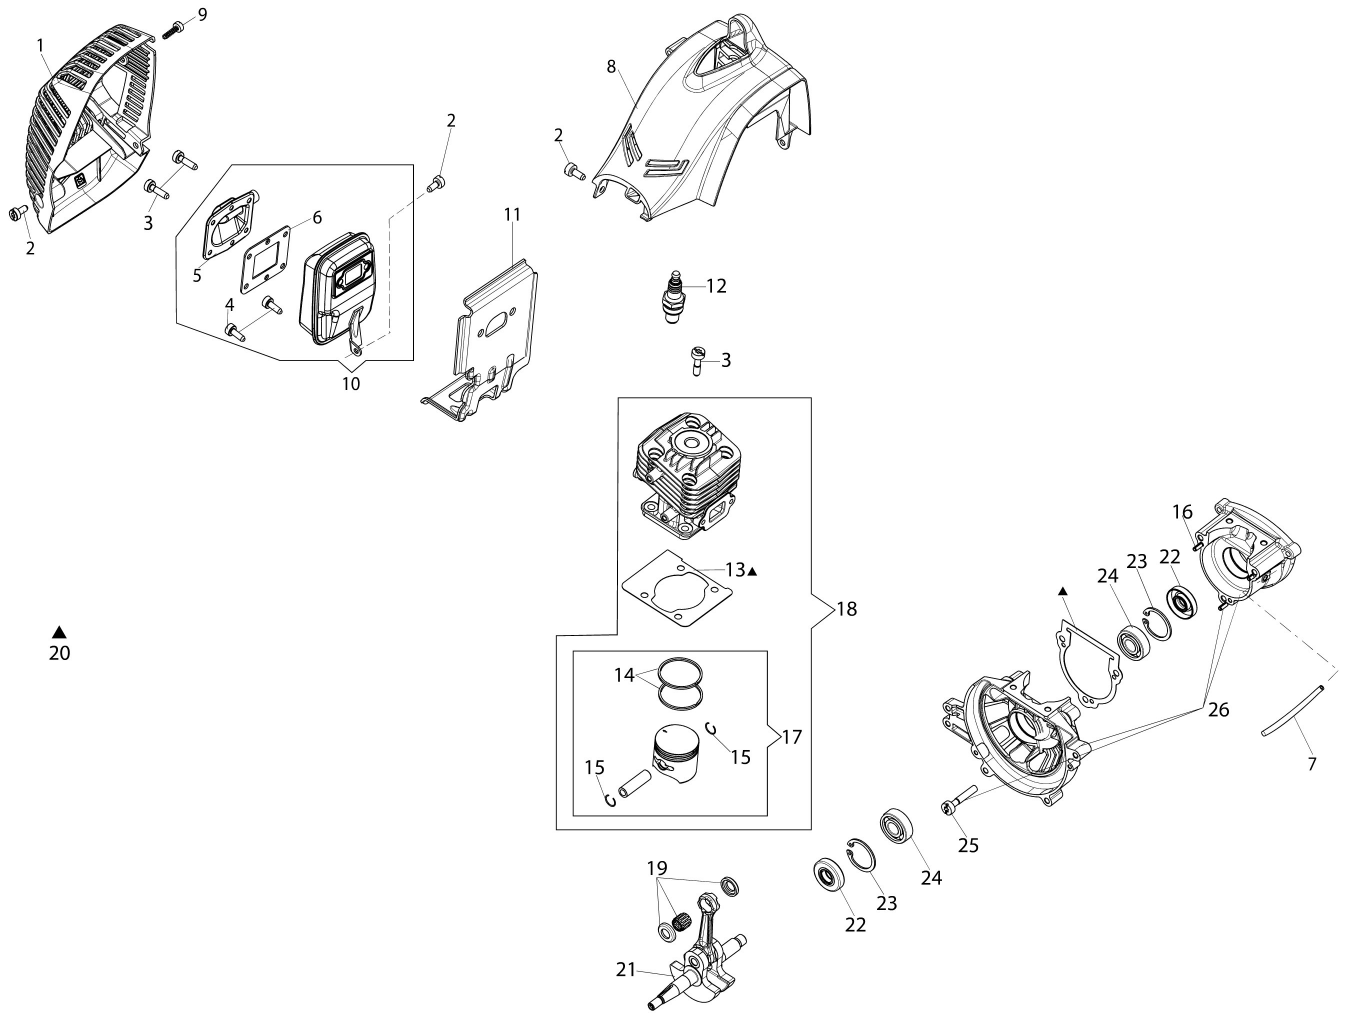

Technical information

Weight	4.5 Kg
Power/Displacement	1.2 HP - 0.9 kW/21.7 cm ³
Tube diameter	24 mm
Grip	singola / single
Clutch	54 mm
Fuel tank capacity	0.40 L
Cutting components	Load&Go Ø 130 mm con filo Ø 2,40 mm - disco a 3 denti Ø 255 mm / 130 mm Ø Load&Go head with 2,40 mm Ø line - 255 mm Ø disc with 3 blade

Illustration Engine

Ref.Nu	Qty	Part number	Description	Validity from	Validity till	Notes	Bulletin
1	1	61370302R	Guard			Grigio; Grey	
2	4	3891037R	Screw				
3	6	3891047R	Screw				
4	6	3891009R	Screw				
5	1	58070143R	Cover				
6	1	58070144R	Gasket				
7	1	094600126	Tube				
8	1	61370189R	Cover			Rosso; Red	
9	1	3893060R	Screw				
10	1	61370202AR	Complete muffler				
11	1	61370143R	Deflector				
12	1	3055112	Spark plug				
13	1	58070011R	Gasket				
14	2	3123002AR	Piston ring	SN 9216200001			BT3-129-05/16
15	2	58070166R	Ring				
16	5	61280044R	Plug				
17	1	61370252A	Piston assy Ø32	SN 9216200001			BT3-129-05/16
18	1	61370253B	Complete cylinder Ø32	SN 9216200001			BT3-129-05/16
19	1	61370254	Set roller cage and washer				
20	1	61370255	Gasket set				
21	1	58070045R	Shaft				
22	2	3050042R	Ring				
23	2	3025018R	Ring				
24	2	3034007R	Bearing				
25	3	3891051R	Screw				
26	1	61370085R	Crankcase assy				