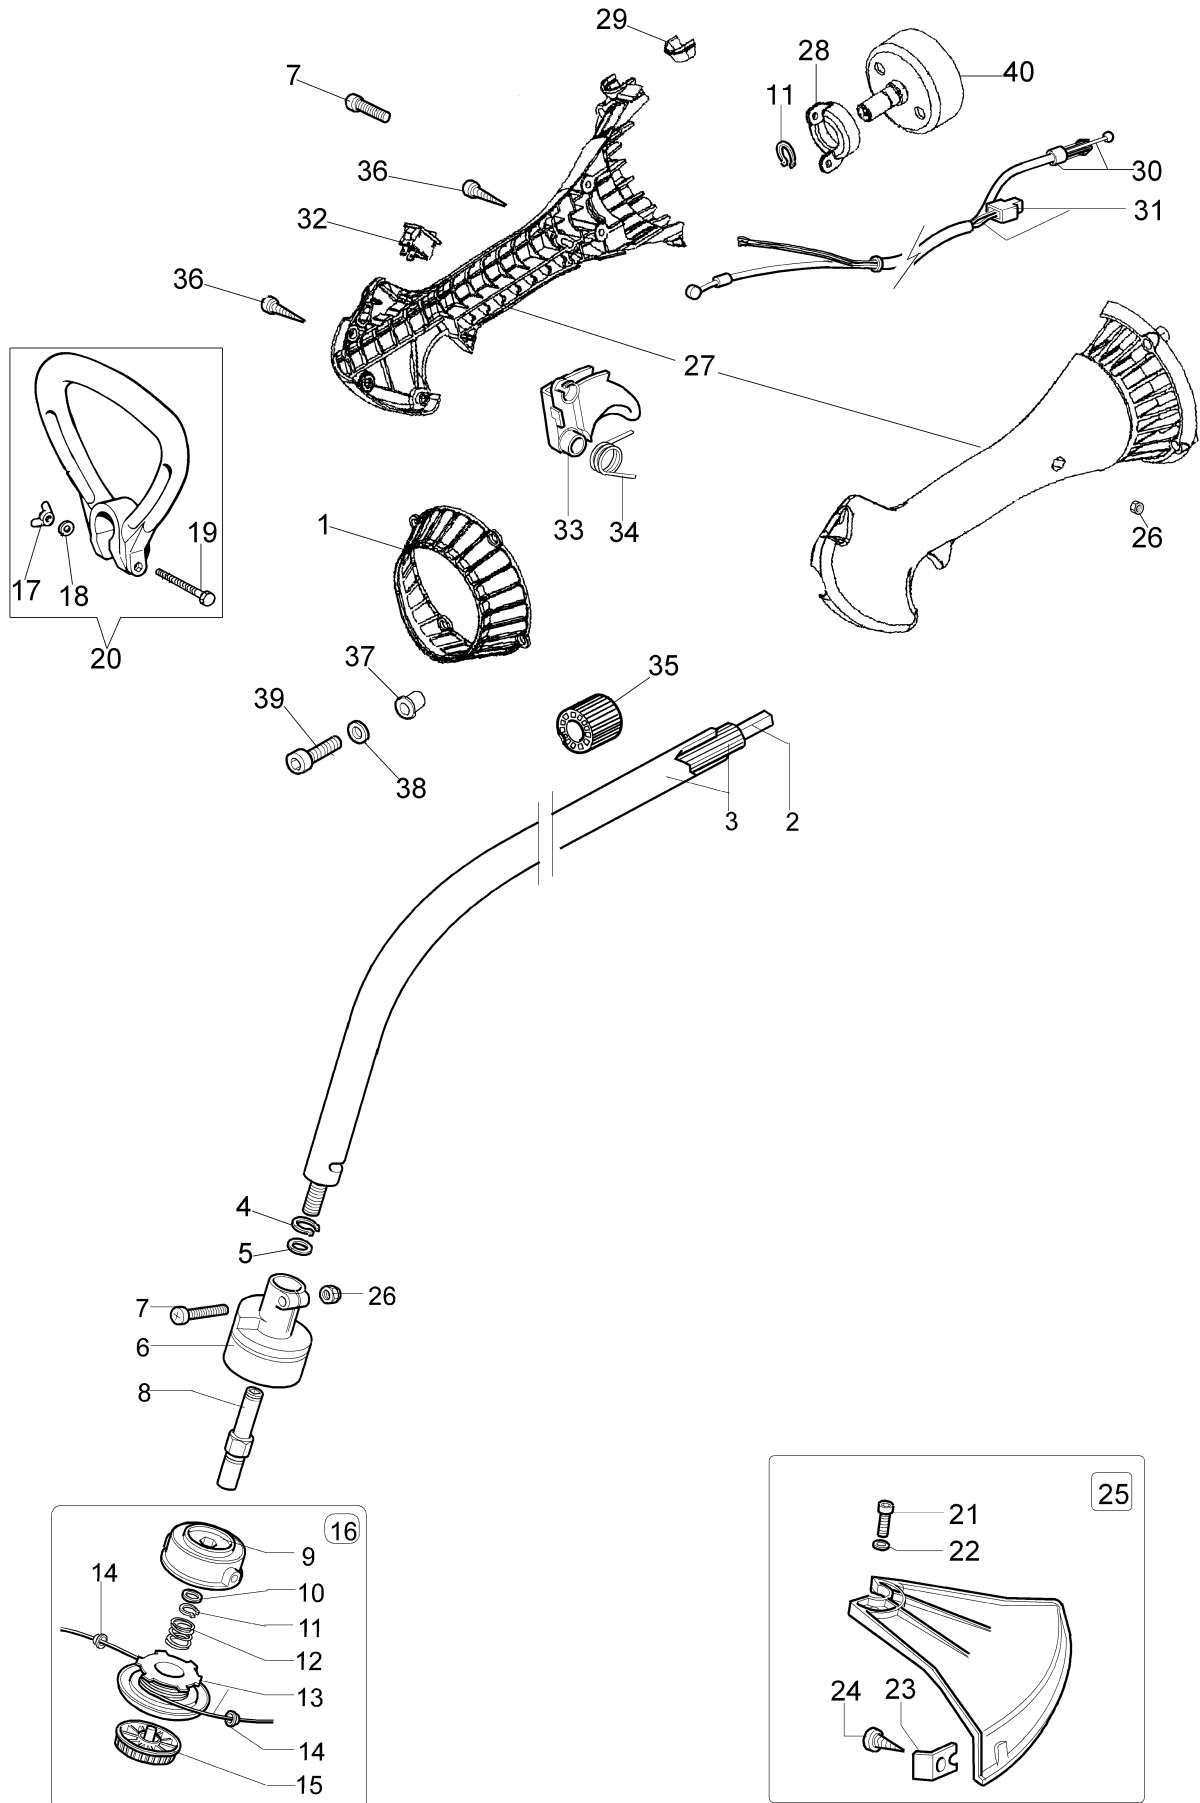

Ref.Nu	Qty	Part number	Description	Validity from	Validity till	Notes	Bulletin
62	1	2318394R	Carburetor	SN 9033035485			BT3-120-07/13
63	1	2318395R	Gasket set	SN 9033035485			BT3-120-07/13

Ref.Nu	Qty	Part number	Description	Validity from	Validity till	Notes	Bulletin
1	1	4160125R	Starter rope				
2	1	4161264BR	Flywheel				
3	1	4191020A	Starter handle				
4	1	3024018R	Ring				
5	1	4161150R	Ring				
6	1	4161148AR	Pulley				
7	1	004000132R	Spring				
8	1	4162358	Cable				
9	1	4161160AR	Starter assy				
10	2	4160072R	Spacer				
11	1	3801010R	Screw				
12	1	61010027R	Starter case				
13	4	3916005R	Washer				
14	4	3916006R	Washer				
15	4	3801009	Screw				
16	1	4161151	Pin				
17	1	4138441R	Pawl				
18	1	4161186A	Spring				
19	2	3801003	Screw				
20	1	4138722R	Ignition coil				
21	1	4098064R	Spark plug cap				
22	1	4161202AR	Clutch				
23	2	3916004R	Washer				
24	2	3819005R	Washer				
25	2	3806035R	Screw				
26	1	4161200R	Spring				
27	1	4160146AR	Deflector				
28	1	4161199R	Clutch driver				
29	2	3918007	Washer				
30	2	4161201	Bushing				
31	1	61162016	Labels kit				