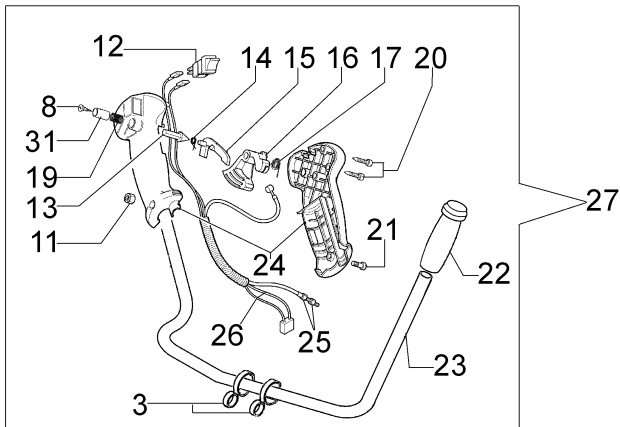

Ref.Nu	Qty	Part number	Description	Validity from	Validity till	Notes	Bulletin
1	1	61200019AR	Gasket				
2	1	61200198	Insulator				
3	2	3801015R	Screw				
4	1	61212062	Complete support				
5	1	61200196AR	Gasket				
6	1	2318765AR	Carburetor WT-869A				
7	1	61200025BR	Air filter				
8	1	61200026R	Cover				
9	1	61200028BR	Complete tank				BT3-072-04/07
10	1	4098377R	Band				
11	1	61200092AR	Tube				
12	1	61200093R	Tube				
13	1	4161211R	Bush				
14	1	61070011AR	Breather valve				
15	1	61250228R	Tube				
16	1	61070079R	Tank cap				
17	1	61070006R	Gasket				
18	1	094600450R	Fuel filter				
19	1	61200057R	Stand				
20	5	3819006R	Grower				BT3-072-04/07
21	5	3918005	Washer				BT3-072-04/07
22	1	3801013R	Screw				
23	2	61052009BR	Screw				
24	1	61200024R	Lever				
25	1	3960069AR	Screw				
26	1	61200023AR	Shutter				
27	1	4120070	Washer				
28	4	61200128R	Spacer				BT3-072-04/07
29	4	3916008R	Washer				BT3-072-04/07
30	4	61200129R	Spring				BT3-072-04/07
31	4	3801016R	Screw				BT3-072-04/07
32	1	61202038R	Gasket set				
33	1	61200091R	Tube				
34	1	61210047R	Guard