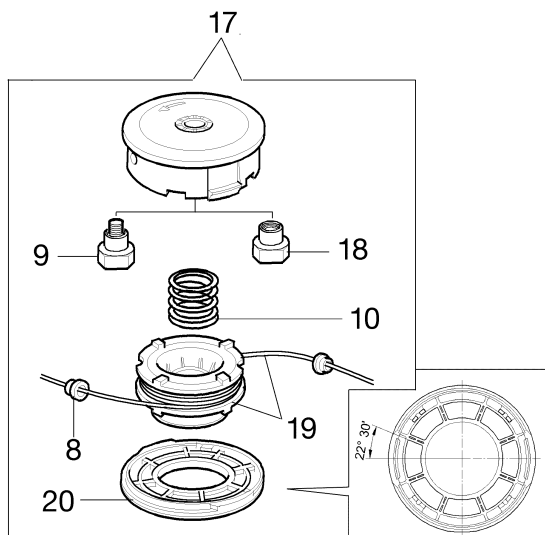

Ref.Nu	Qty	Part number	Description	Validity from	Validity till	Notes	Bulletin
1	1	50010141	Screw				
2	2	095000164	Ring				
3	1	072700211	Shutter				
4	1	2318211	Pin				
5	1	2318737	Shaft				
6	1	072700347	Spring				
7	1	2318837	Adjust. screw				
8	2	2318867	Caps-lock				
9	1	2318631	Adjust. screw				
10	1	2318191	Cover				
11	4	035000162	Screw				
12	1	003300202	Screw				
13	1	375100087	Cover				
14	1	003300201	Spindle				
15	1	2318671	Repair kit				
16	1	094600148	Spring