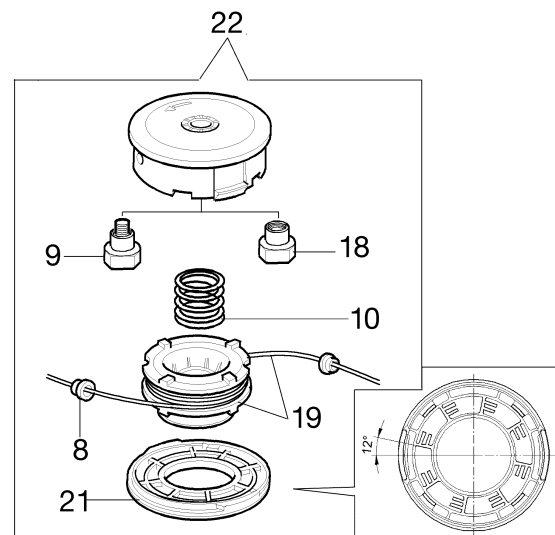

Ref.Nu	Qty	Part number	Description	Validity from	Validity till	Notes	Bulletin
1	1	50010141	Screw				
2	2	095000164	Ring				
3	1	072700211	Shutter				
4	1	2318211	Pin				
5	1	2318737	Shaft				
6	1	072700347	Spring				
7	1	2318837	Adjust. screw				
8	2	2318867	Caps-lock				
9	1	2318631	Adjust. screw				
10	1	2318191	Cover				
11	4	035000162	Screw				
12	1	003300202	Screw				
13	1	375100087	Cover				
14	1	003300201	Spindle				
15	1	2318671	Repair kit				
16	1	094600148	Spring