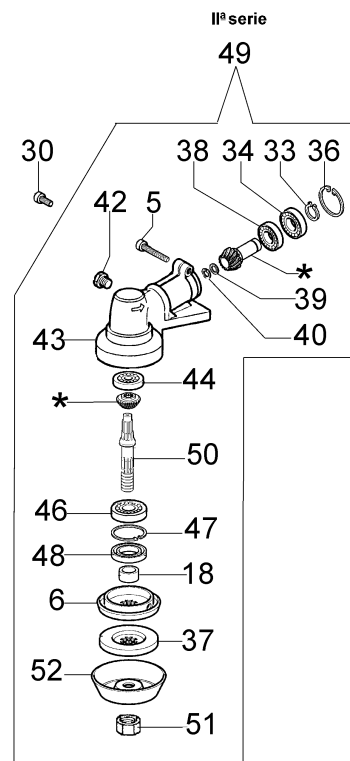

Ref.Nu	Qty	Part number	Description	Validity from	Validity till	Notes	Bulletin
1	1	61200019AR	Gasket				
2	1	61200198	Insulator				
3	2	3801015R	Screw				
4	1	61212062	Complete support				
5	1	61200196AR	Gasket				
6	1	2318765AR	Carburetor WT-869A				
7	1	61200025BR	Air filter				
8	1	61200026R	Cover				
9	1	61200028BR	Complete tank				BT3-072-04/07
10	1	4098377R	Band				
11	1	61200092AR	Tube				
12	1	61200093R	Tube				
13	1	4161211R	Bush				
14	1	61070011AR	Breather valve				
15	1	61250228R	Tube				
16	1	61070079R	Tank cap				
17	1	61070006R	Gasket				
18	1	094600450R	Fuel filter				
19	1	61200057R	Stand				
20	5	3819006R	Grower				BT3-072-04/07
21	5	3918005	Washer				BT3-072-04/07
22	1	3801013R	Screw				
23	2	61052009BR	Screw				
24	1	61200024R	Lever				
25	1	3960069AR	Screw				
26	1	61200023AR	Shutter				
27	1	4120070	Washer				
28	4	61200128R	Spacer				BT3-072-04/07
29	4	3916008R	Washer				BT3-072-04/07
30	4	61200129R	Spring				BT3-072-04/07
31	4	3801016R	Screw				BT3-072-04/07
32	1	61202038R	Gasket set				
33	1	61200091R	Tube				
34	1	61210047R	Guard