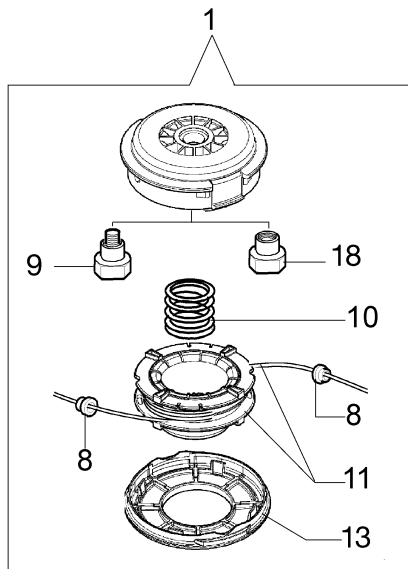

Ref.Nu	Qty	Part number	Description	Validity from	Validity till	Notes	Bulletin
1	1	50010141	Screw				
2	2	095000164	Ring				
3	1	072700211	Shutter				
4	1	2318211	Pin				
5	1	2318737	Shaft				
6	1	072700347	Spring				
7	1	2318837	Adjust. screw				
8	2	2318867	Caps-lock				
9	1	2318631	Adjust. screw				
10	1	2318191	Cover				
11	4	035000162	Screw				
12	1	003300202	Screw				
13	1	375100087	Cover				
14	1	003300201	Spindle				
15	1	2318671	Repair kit				
16	1	094600148	Spring