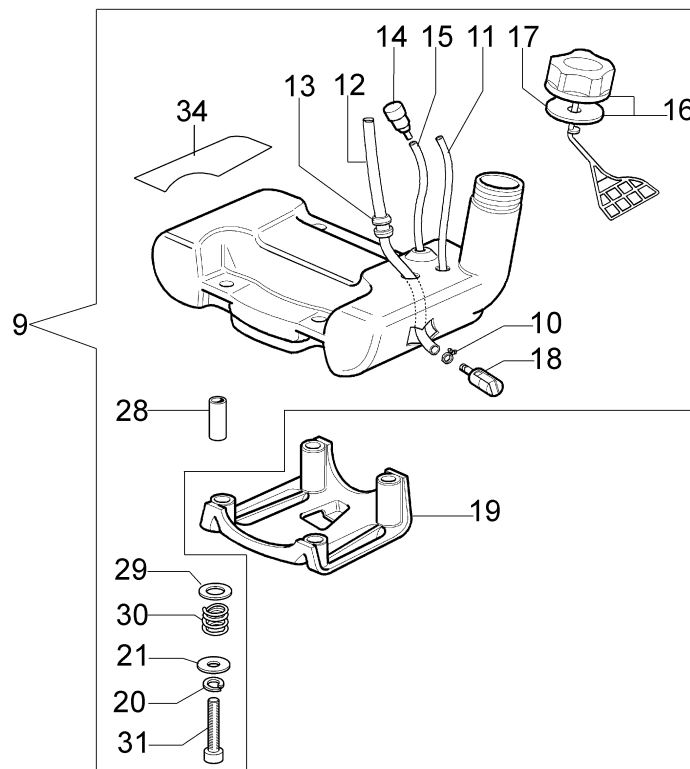

Ref.Nu	Qty	Part number	Description	Validity from	Validity till	Notes	Bulletin
1	1	61200258R	Starter assy				
2	1	61200015R	Starter handle				
3	1	56520087R	Starter rope				
4	6	3801010R	Screw				
5	4	3916005R	Washer				
6	1	004000132R	Spring				
7	1	56520038AR	Pulley				
8	1	3027005R	Ring				
9	1	56520039AR	Shaft joint				
10	1	56520040AR	Plate				
11	1	3918020R	Washer				
12	1	61200012R	Spark plug cap				BT3-071-03/07
13	1	61200062AR	Clutch driver				
14	1	61202039A	Flywheel				BT3-071-03/07
15	1	61200042R	Cable				BT3-071-03/07
16	2	3801013R	Screw				
17	2	3819006R	Grower				
18	2	3912009	Nut				
19	2	3818011A	Washer				
20	1	61202039A	Flywheel				BT3-071-03/07
21	1	61200059R	Adaptor				
22	2	3801016R	Screw				
23	1	61200060R	Adaptor				
24	2	3914003R	Nut				
25	1	4161364	Bushing				
26	1	4161428R	Sleeve				
27	1	3024015	Snap ring				
28	1	61200031AR	Starter case				
29	1	3035042R	Bearing				
30	1	3025022R	Seeger				
31	1	61200032R	Clutch drum				
32	1	4191027FR	Pin				
33	1	4191028R	Spring				
34	1	4191153AR	Clutch				
35	1	61200067R	Spring				BT3-071-03/07
36	1	61250015BR	Ignition coil				BT3-071-03/07
37	1	61250047R	Cable				BT3-071-03/07
38	1	61250014AR	Flywheel				BT3-071-03/07
39	1	61200260	Starter kit assy				
40	2	4191016R	Pawl				
41	1	61252002R	Clutch driver				
42	1	4191018BR	Starter pulley				
43	1	072700089R	Bushing				
44	2	3024007	Ring				
45	2	3064010	Washer				
46	2	4191017A	Spring