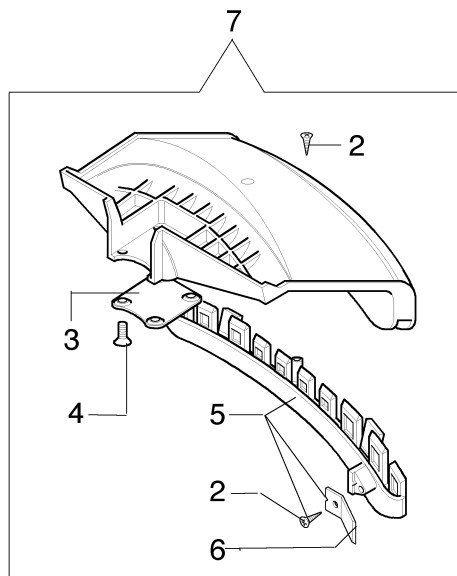

Ref.Nu	Qty	Part number	Description	Validity from	Validity till	Notes	Bulletin
1	1	50010141	Screw				
2	2	095000164	Ring				
3	1	072700211	Shutter				
4	1	2318211	Pin				
5	1	2318737	Shaft				
6	1	072700347	Spring				
7	1	2318837	Adjust. screw				
8	2	2318867	Caps-lock				
9	1	2318631	Adjust. screw				
10	1	2318191	Cover				
11	4	035000162	Screw				
12	1	003300202	Screw				
13	1	375100087	Cover				
14	1	003300201	Spindle				
15	1	2318671	Repair kit				
16	1	094600148	Spring