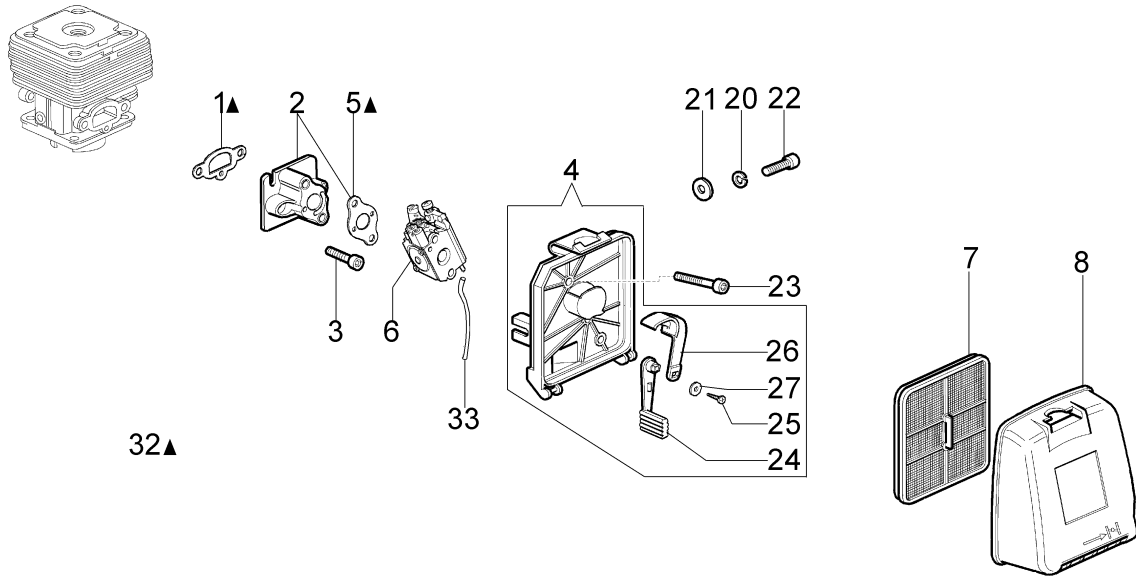

Ref.Nu	Qty	Part number	Description	Validity from	Validity till	Notes	Bulletin
1	1	61200258R	Starter assy				
2	1	61200015R	Starter handle				
3	1	56520087R	Starter rope				
4	6	3801010R	Screw				
5	4	3916005R	Washer				
6	1	004000132R	Spring				
7	1	56520038AR	Pulley				
8	1	3027005R	Ring				
9	1	56520039AR	Shaft joint				
10	1	56520040AR	Plate				
11	1	3918020R	Washer				
12	1	61200012R	Spark plug cap				BT3-071-03/07
13	1	61200062AR	Clutch driver				
14	1	61202039A	Flywheel				BT3-071-03/07
15	1	61200042R	Cable				BT3-071-03/07
16	2	3801013R	Screw				
17	2	3819006R	Grower				
18	2	3912009	Nut				
19	2	3818011A	Washer				
20	1	61202039A	Flywheel				BT3-071-03/07
21	1	61200059R	Adaptor				
22	2	3801016R	Screw				
23	1	61200060R	Adaptor				
24	2	3914003R	Nut				
25	1	4161364	Bushing				
26	1	4161428R	Sleeve				
27	1	3024015	Snap ring				
28	1	61200031AR	Starter case				
29	1	3035042R	Bearing				
30	1	3025022R	Seeger				
31	1	61200032R	Clutch drum				
32	1	4191027FR	Pin				
33	1	4191028R	Spring				
34	1	4191153AR	Clutch				
35	1	61200067R	Spring				BT3-071-03/07
36	1	61250015BR	Ignition coil				BT3-071-03/07
37	1	61250047R	Cable				BT3-071-03/07
38	1	61250014AR	Flywheel				BT3-071-03/07
39	1	61200260	Starter kit assy				
40	2	4191016R	Pawl				
41	1	61252002R	Clutch driver				
42	1	4191018BR	Starter pulley				
43	1	072700089R	Bushing				
44	2	3024007	Ring				
45	2	3064010	Washer				
46	2	4191017A	Spring