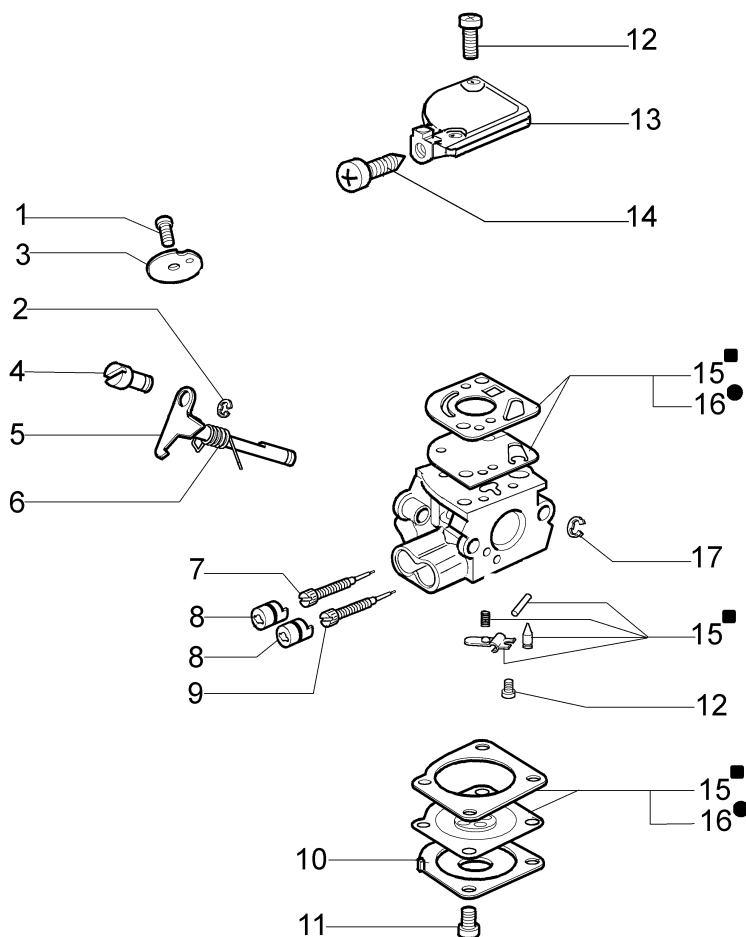

Ref.Nu	Qty	Part number	Description	Validity from	Validity till	Notes	Bulletin
1	1	61040106A	Pin				BT3-082-03/09
2	2	3801015R	Screw				
3	2	61170132R	Grommet				
4	1	4160262B	Knob				
5	5	3801013R	Screw				
6	1	61040145R	Hub				
7	1	074000183AR	Clamp	06/2011			BT3-106-04/11
8	1	3960021	Screw				
9	1	4100456R	Guard				BT3-082-03/09
10	1	61202023R	Tube Ø26				
11	8	3914003R	Nut				
12	1	2317021R	Switch				
13	1	4138358R	Button				
14	1	4138360R	Spring				
15	1	4174246AR	Lever				
16	1	4174245CR	Throttle lever				
17	1	4138361R	Spring				
18	1	61040066R	Spacer				
19	1	4100098BR	Spring				
20	2	3960029	Screw				
21	1	3801016R	Screw				
22	1	61040140R	Knob				
23	1	61200049R	Handlebar				
24	1	61040131R	Handle				
25	1	61200047R	Throttle cable				
26	1	61200046R	Cable				
27	1	61200048R	Handlebar				
28	1	61170075R	Drive shaft				
29	2	072700082R	AV-mount				
30	1	3901008R	Screw				
31	1	4138359R	Button				
32	1	61250237A	Set bevel gear Ø26 + insert				BT3-082-03/09
33	1	3024010R	Ring				
34	1	3035230	Bearing				
35	1	4161619R	Band				
36	1	3025018R	Ring				
37	1	4179089R	Flange				
38	1	3034008R	Bearing				
39	1	4138311A	Ring				
40	1	3025009	Ring				
41	1	61040132	Bevel gear set				
42	1	61040071R	Cap				
43	1	61050013R	Gear case				
44	1	3034218	Bearing				
45	1	61040074AR	Screw				BT3-082-03/09
46	1	3034012R	Bearing				
47	1	3025022R	Seeger				
48	1	3050018R	Seal ring				
49	1	61250237A	Set bevel gear Ø26 + insert				BT3-082-03/09
50	1	61250054R	Pin				BT3-082-03/09
51	1	61110074R	Guard				BT3-082-03/09
52	1	61110075R	Nut				BT3-082-03/09
53	2	3819006R	Grower				
54	1	072700264CR	Clamp	06/2011			BT3-106-04/11

Zama mod.C1Q-E12 compl. p.n. 2320051R

16 ● KIT MEMBRANE & GUARNIZIONI
DIAPHRAGM & GASKET SET

15 ■ KIT RIPARAZIONE
REPAIR KIT