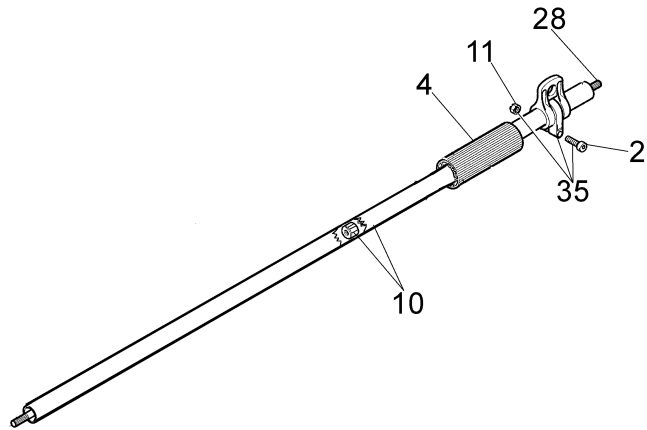

Ref.Nu	Qty	Part number	Description	Validity from	Validity till	Notes	Bulletin
1	1	61200019AR	Gasket				
2	1	61200198	Insulator				
3	2	3801015R	Screw				
4	1	61212062	Complete support				
5	1	61200196AR	Gasket				
6	1	2318765AR	Carburetor WT-869A				
7	1	61200025BR	Air filter				
8	1	61200026R	Cover				
9	1	61200028BR	Complete tank				BT3-072-04/07
10	1	4098377R	Band				
11	1	61200092AR	Tube				
12	1	61200093R	Tube				
13	1	4161211R	Bush				
14	1	61070011AR	Breather valve				
15	1	61250228R	Tube				
16	1	61070079R	Tank cap				
17	1	61070006R	Gasket				
18	1	094600450R	Fuel filter				
19	1	61200057R	Stand				
20	5	3819006R	Grower				BT3-072-04/07
21	5	3918005	Washer				BT3-072-04/07
22	1	3801013R	Screw				
23	2	61052009BR	Screw				
24	1	61200024R	Lever				
25	1	3960069AR	Screw				
26	1	61200023AR	Shutter				
27	1	4120070	Washer				
28	4	61200128R	Spacer				BT3-072-04/07
29	4	3916008R	Washer				BT3-072-04/07
30	4	61200129R	Spring				BT3-072-04/07
31	4	3801016R	Screw				BT3-072-04/07
32	1	61202038R	Gasket set				
33	1	61200091R	Tube				
34	1	61210047R	Guard