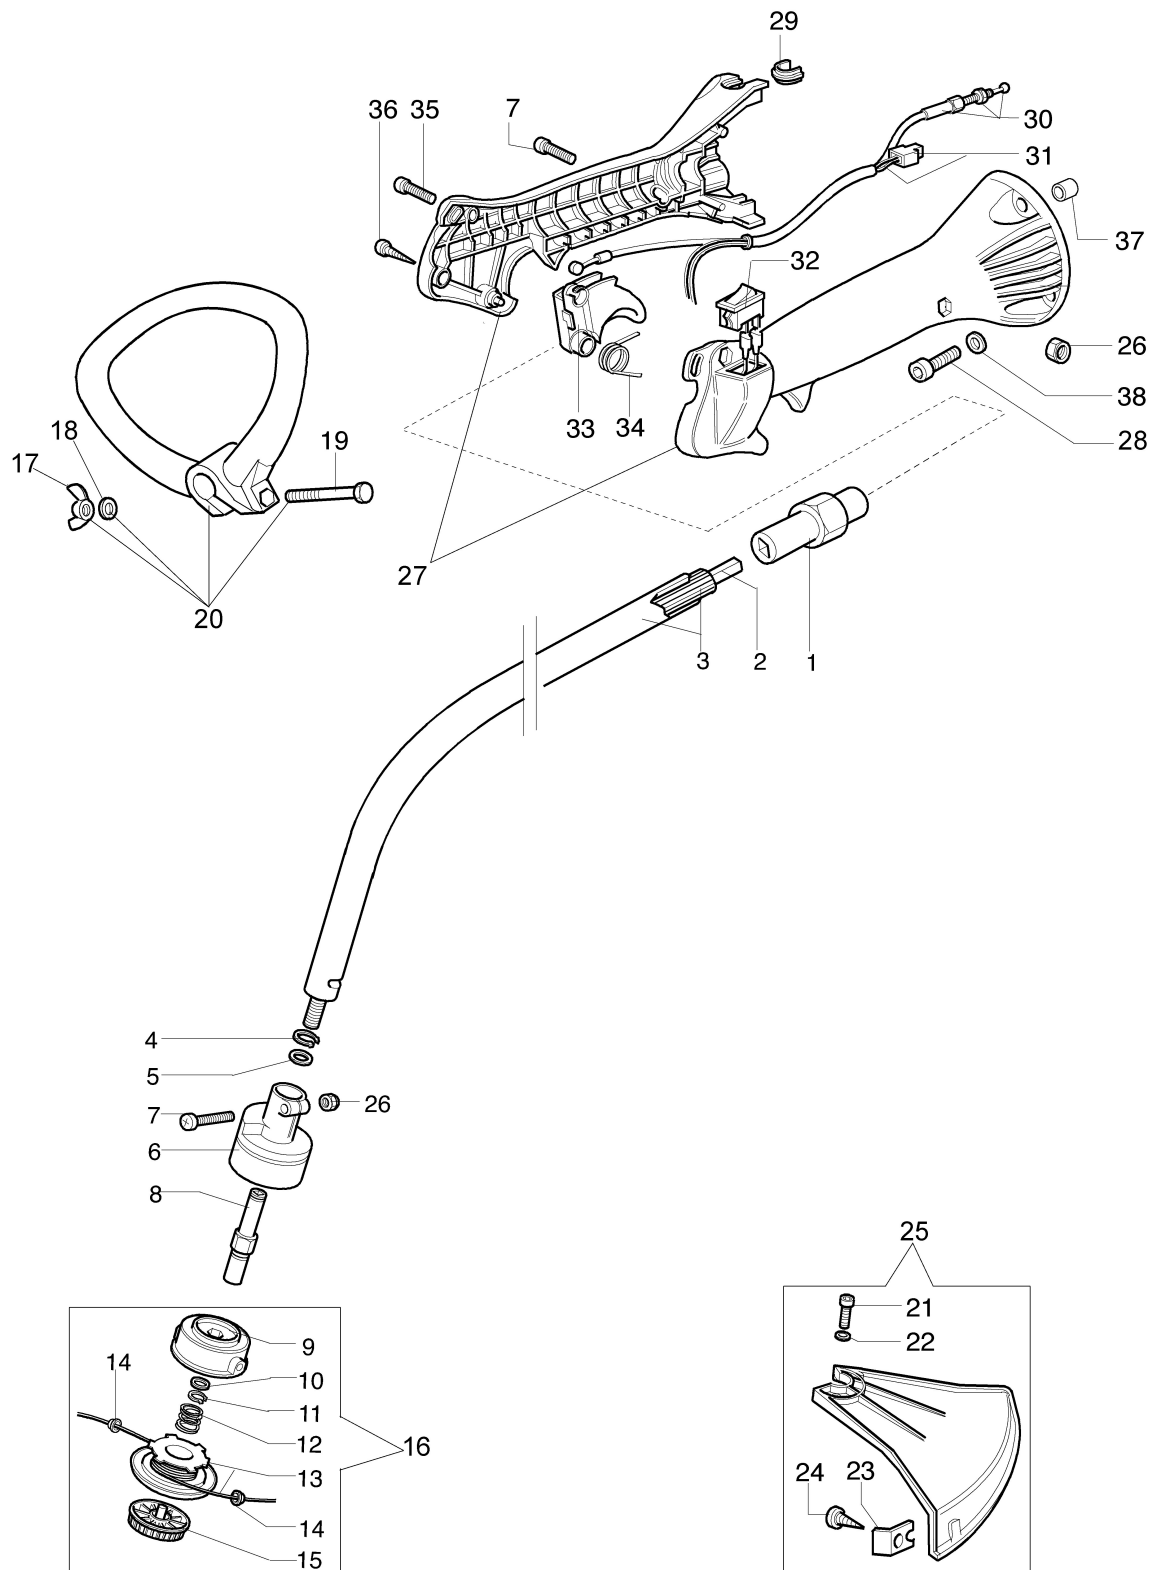

STARK 26 TR Brushcutter

Documents

Transmission

Tank

Carburettor WYL-159A

Engine

Illustration Transmission

Ref.Nu	Qty	Part number	Description	Validity from	Validity till	Notes	Bulletin
1	1	61060004R	Joint				
2	1	61150020AR	Drive shaft				
3	1	60012079AR	Tube Ø22				
4	1	3024010R	Snap ring				
5	1	004400285	Washer				
6	1	60012002R	Hub				
7	2	3979017	Screw				
8	1	071000005	Pin				
9	1	070000192A	Cover				
10	1	3064004AR	Washer				
11	1	3024012R	Snap ring				
12	1	071000010AR	Spring				
13	1	61062006R	Nylon spool				
14	2	070000193R	Bushing				
15	1	071000006BR	Knob				
16	1	61062023A	Nylon head Ø2				
17	1	3915006	Nut				
18	1	3916006R	Washer				
19	1	3906053	Screw				
20	1	4162042A	Handle				
21	1	3801010R	Screw				
22	1	3916005R	Washer				
23	1	4174275R	Blade				
24	1	3960014	Screw				
25	1	60012008	Disc guard				
26	3	3914003R	Nut				
27	1	61062028	Complete handle				
28	4	3801013R	Screw				
29	1	61060008	Bushing				
30	1	61130006	Throttle cable				
31	1	4162267A	Cable				
32	1	2317021R	Switch				
33	1	61060003AR	Throttle lever				
34	1	61060007	Spring				
35	1	3933058R	Screw				
36	1	3960064AR	Screw				
37	4	61150012R	Spacer				
38	4	3918010R	Washer				

**18 CARBURATORE COMPLETO
COMPLETE CARBURETOR**

- 4 KIT RIPARAZIONE
REPAIR KIT

Illustration Carburettor WYL-159A

Ref.Nu	Qty	Part number	Description	Validity from	Validity till	Notes	Bulletin
1	1	2318578	Cap				
2	2	2318954	Screw				
3	1	2318568	Spring				
4	1	2318674	Repair kit				
5	1	2318577	Adjuster nut				
6	1	2318189	Ring				
7	1	2318958	Valve				
8	1	2318567	Pump body				
9	1	2318569	Screw				
10	1	003300201	Spindle				
11	1	2318570	Primer body				
12	1	2318592	Valve				
13	4	2318585	Screw				
14	1	2318572	Primer pump				
15	1	2318571	Cover				
16	1	2318583	Screw				
17	1	003300204	Fuel filter				
18	1	2318394R	Carburetor				