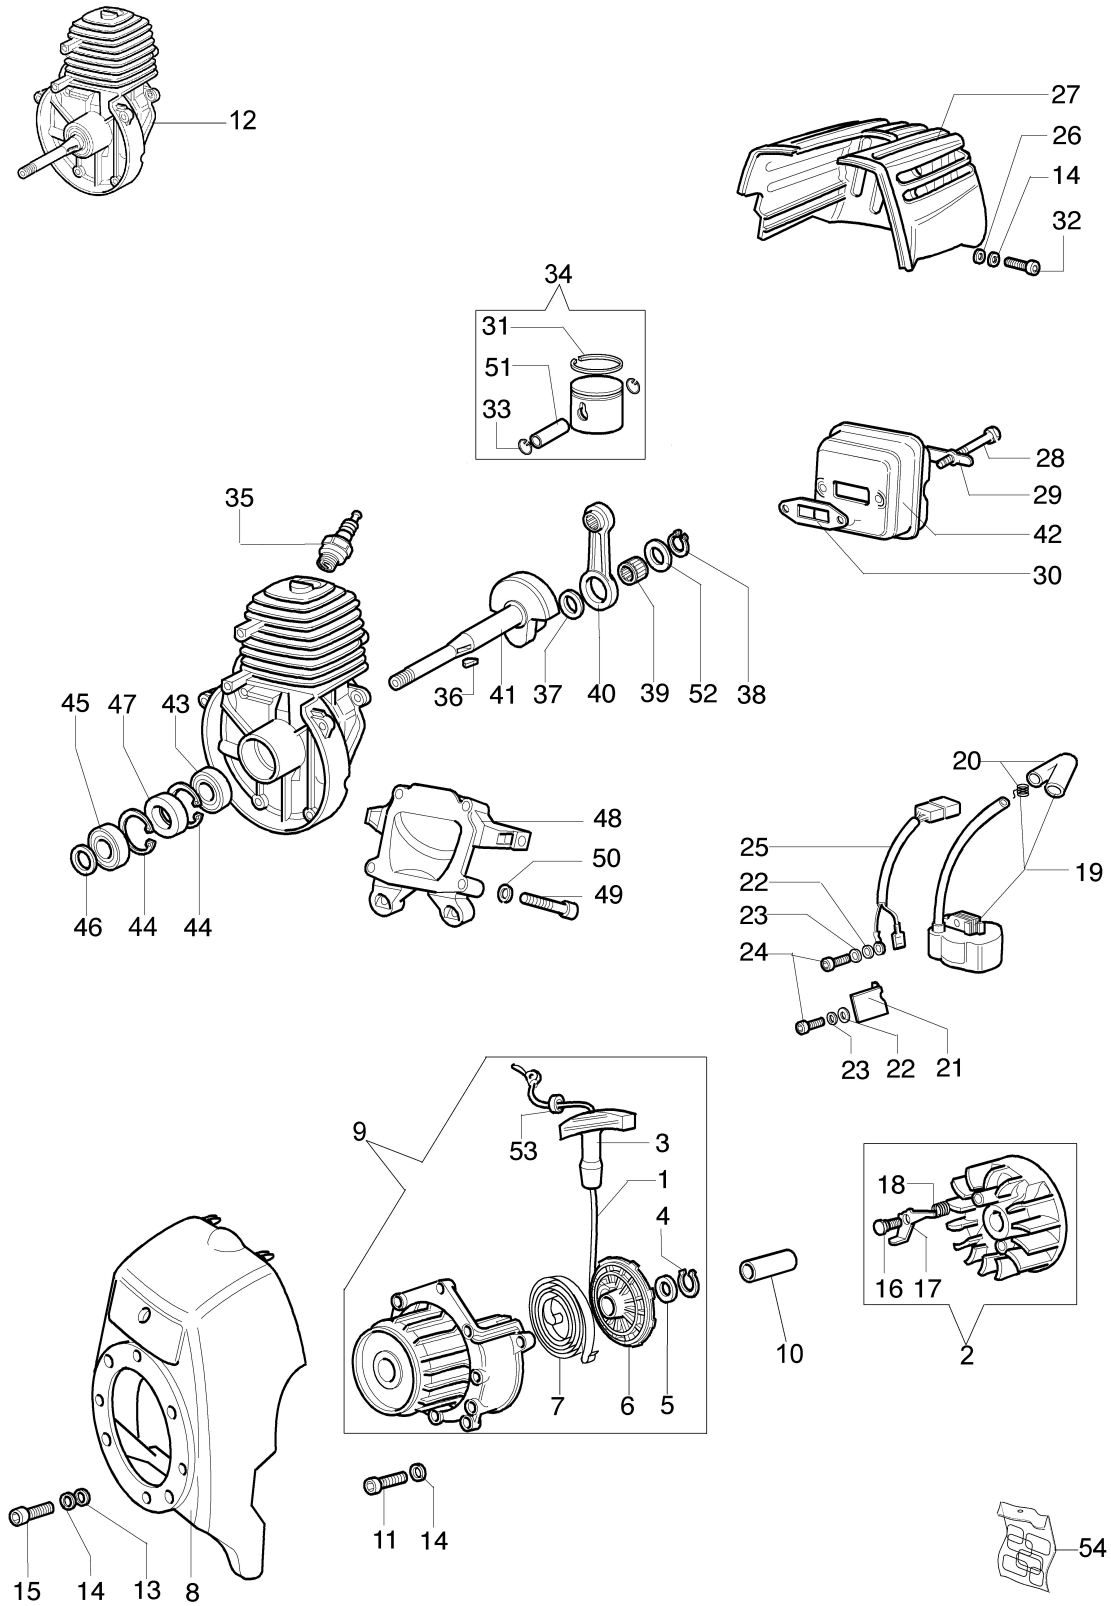

Illustration Engine

Ref.Nu	Qty	Part number	Description	Validity from	Validity till	Notes	Bulletin
1	1	4160125R	Starter rope				
2	1	4161264BR	Flywheel				
3	1	4191020A	Starter handle				
4	1	3024018R	Ring				
5	1	4161150R	Ring				
6	1	4161148AR	Pulley				
7	1	004000132R	Spring				
8	1	61060018R	Starter case				
9	1	4161160AR	Starter assy				
10	1	4160072R	Spacer				
11	4	3801011	Screw				
12	1	4161570R	Short block				
13	4	3916005R	Washer				
14	4	3819006R	Washer				
15	4	3801009	Screw				
16	2	4161151	Pin				
17	1	4138441R	Pawl				
18	1	4161186A	Spring				
19	1	4138722R	Ignition coil				
20	1	4098064R	Spark plug cap				
21	1	4160146AR	Deflector				
22	2	3916004R	Washer				
23	2	3819005R	Washer				
24	2	3801003	Screw				
25	1	4161569R	Cable				
26	1	3916005R	Washer				
27	1	4160076A	Muffler cover				
28	2	3806028	Screw				
29	1	4095211R	Plate				
30	1	61010011	Gasket				
31	1	072700048R	Piston ring Ø34				
32	1	3801010R	Screw				
33	2	4160025R	Ring				
34	1	4161030B	Piston assy Ø34				
35	1	005000019	Spark plug				
36	1	4098232R	Key				
37	2	3064005AR	Washer				
38	1	3024010R	Snap ring				
39	1	3037026R	Thrust bearing				
40	1	4161599R	Connecting rod				
41	1	4160479R	Crankshaft				
42	1	61150018R	Muffler				