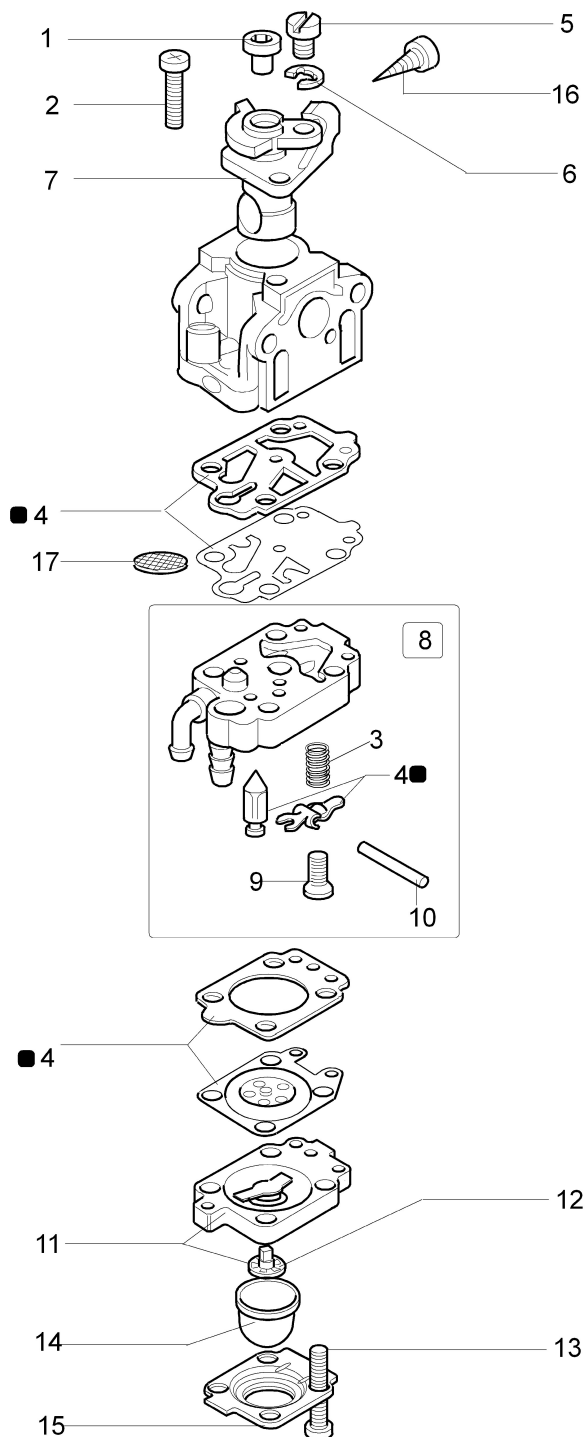

STARK 26 TR Brushcutter

Documents

Transmission

Tank

Carburettor WYL-159A

Engine

Illustration Transmission

Ref.Nu	Qty	Part number	Description	Validity from	Validity till	Notes	Bulletin
1	1	61060004R	Joint				
2	1	61150020AR	Drive shaft				
3	1	60012079AR	Tube Ø22				
4	1	3024010R	Snap ring				
5	1	004400285	Washer				
6	1	60012002R	Hub				
7	2	3979017	Screw				
8	1	071000005	Pin				
9	1	070000192A	Cover				
10	1	3064004AR	Washer				
11	1	3024012R	Snap ring				
12	1	071000010AR	Spring				
13	1	61062006R	Nylon spool				
14	2	070000193R	Bushing				
15	1	071000006BR	Knob				
16	1	61062023A	Nylon head Ø2				
17	1	3915006	Nut				
18	1	3916006R	Washer				
19	1	3906053	Screw				
20	1	4162042A	Handle				
21	1	3801010R	Screw				
22	1	3916005R	Washer				
23	1	4174275R	Blade				
24	1	3960014	Screw				
25	1	60012008	Disc guard				
26	3	3914003R	Nut				
27	1	61062028	Complete handle				
28	4	3801013R	Screw				
29	1	61060008	Bushing				
30	1	61130006	Throttle cable				
31	1	4162267A	Cable				
32	1	2317021R	Switch				
33	1	61060003AR	Throttle lever				
34	1	61060007	Spring				
35	1	3933058R	Screw				
36	1	3960064AR	Screw				
37	4	61150012R	Spacer				
38	4	3918010R	Washer				

**18 CARBURATORE COMPLETO
COMPLETE CARBURETOR**

- 4 KIT RIPARAZIONE
REPAIR KIT

Illustration Carburettor WYL-159A

Ref.Nu	Qty	Part number	Description	Validity from	Validity till	Notes	Bulletin
1	1	2318578	Cap				
2	2	2318954	Screw				
3	1	2318568	Spring				
4	1	2318674	Repair kit				
5	1	2318577	Adjuster nut				
6	1	2318189	Ring				
7	1	2318958	Valve				
8	1	2318567	Pump body				
9	1	2318569	Screw				
10	1	003300201	Spindle				
11	1	2318570	Primer body				
12	1	2318592	Valve				
13	4	2318585	Screw				
14	1	2318572	Primer pump				
15	1	2318571	Cover				
16	1	2318583	Screw				
17	1	003300204	Fuel filter				
18	1	2318394R	Carburetor				