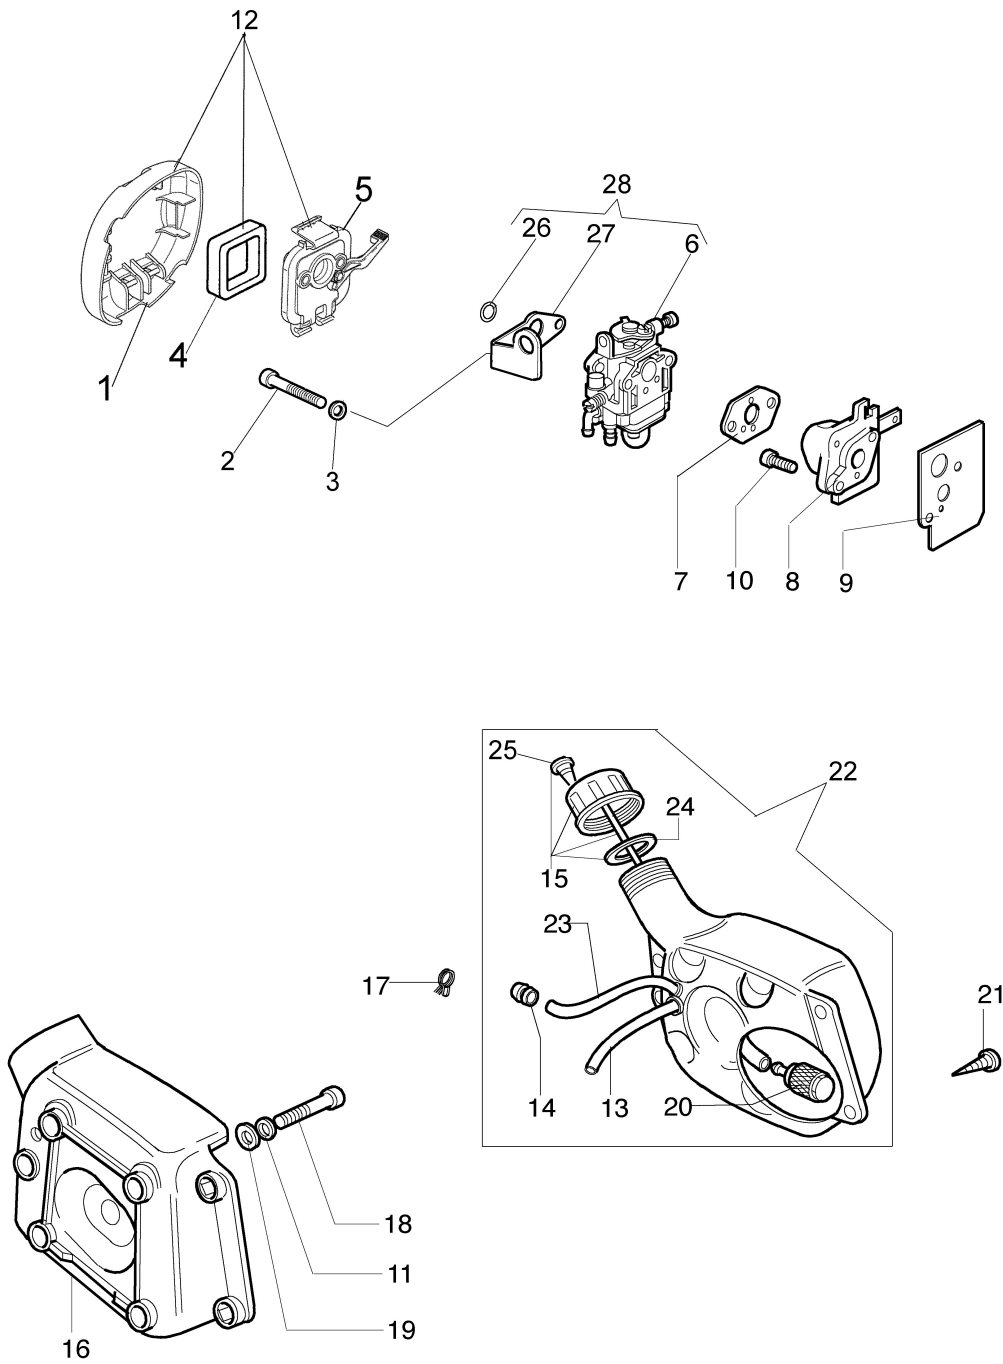

STARK 26 TR Brushcutter

Documents

Transmission

Tank

Carburettor WYL-159A

Engine

Illustration Transmission

Ref.Nu	Qty	Part number	Description	Validity from	Validity till	Notes	Bulletin
1	1	61060004R	Joint				
2	1	61150020AR	Drive shaft				
3	1	60012079AR	Tube Ø22				
4	1	3024010R	Snap ring				
5	1	004400285	Washer				
6	1	60012002R	Hub				
7	2	3979017	Screw				
8	1	071000005	Pin				
9	1	070000192A	Cover				
10	1	3064004AR	Washer				
11	1	3024012R	Snap ring				
12	1	071000010AR	Spring				
13	1	61062006R	Nylon spool				
14	2	070000193R	Bushing				
15	1	071000006BR	Knob				
16	1	61062023A	Nylon head Ø2				
17	1	3915006	Nut				
18	1	3916006R	Washer				
19	1	3906053	Screw				
20	1	4162042A	Handle				
21	1	3801010R	Screw				
22	1	3916005R	Washer				
23	1	4174275R	Blade				
24	1	3960014	Screw				
25	1	60012008	Disc guard				
26	3	3914003R	Nut				
27	1	61062028	Complete handle				
28	4	3801013R	Screw				
29	1	61060008	Bushing				
30	1	61130006	Throttle cable				
31	1	4162267A	Cable				
32	1	2317021R	Switch				
33	1	61060003AR	Throttle lever				
34	1	61060007	Spring				
35	1	3933058R	Screw				
36	1	3960064AR	Screw				
37	4	61150012R	Spacer				
38	4	3918010R	Washer				

**18 CARBURATORE COMPLETO
COMPLETE CARBURETOR**

- 4 KIT RIPARAZIONE
REPAIR KIT

Illustration Carburettor WYL-159A

Ref.Nu	Qty	Part number	Description	Validity from	Validity till	Notes	Bulletin
1	1	2318578	Cap				
2	2	2318954	Screw				
3	1	2318568	Spring				
4	1	2318674	Repair kit				
5	1	2318577	Adjuster nut				
6	1	2318189	Ring				
7	1	2318958	Valve				
8	1	2318567	Pump body				
9	1	2318569	Screw				
10	1	003300201	Spindle				
11	1	2318570	Primer body				
12	1	2318592	Valve				
13	4	2318585	Screw				
14	1	2318572	Primer pump				
15	1	2318571	Cover				
16	1	2318583	Screw				
17	1	003300204	Fuel filter				
18	1	2318394R	Carburetor				