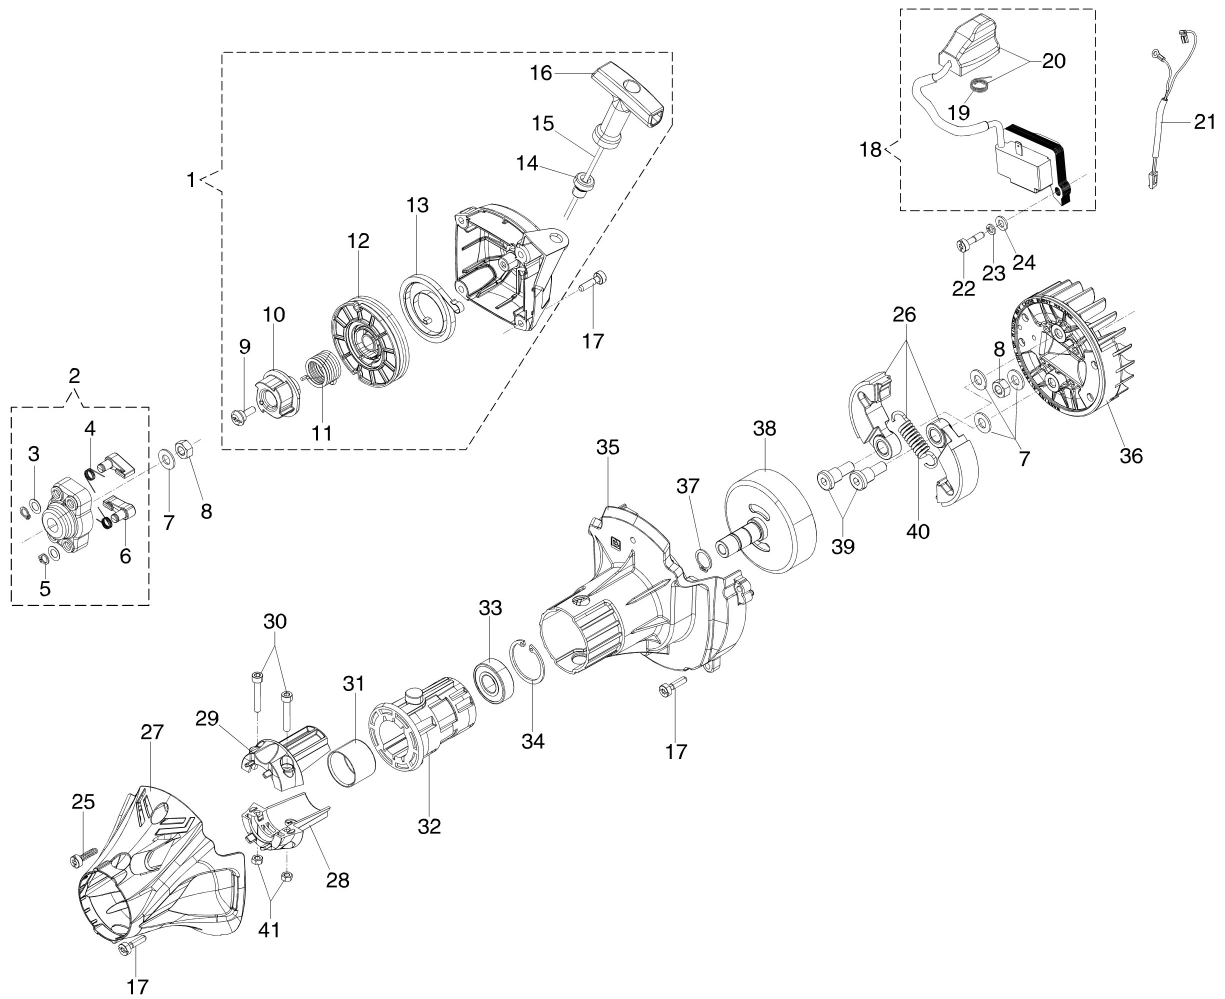

Illustration Starter Assy and Clutch

Illustration Starter assy and clutch

Ref.Nu	Qty	Part number	Description	Validity from	Validity till	Notes	Bulletin
1	1	61380102	Starter assy				
2	2	61350142	Clutch driver				
3	2	3064010	Washer				
4	2	4191017A	Spring				
5	2	3024007	Ring				
6	2	61350145R	Pawl				
7	3	3818011AR	Washer				
8	1	3912009	Nut				
9	1	50160024	Screw				
10	1	61350204AR	Sprocket				
11	1	61350203BR	Spring				
12	1	61350139R	Starter pulley				
13	1	004000132R	Spring				
14	1	072700089R	Bushing				
15	1	4098073R	Starter rope				
16	1	61200015R	Starter handle				
17	9	3891048R	Screw				
18	1	2501006R	Ignition coil				
19	1	50050127	Spring				
20	1	61380060R	Cap and spring				
21	1	61250282AR	Cable				
22	2	3891046R	Screw				
23	2	3819006R	Washer				
24	2	3916006R	Washer				
25	1	3893060R	Screw				
26	1	61380108R	Clutch				
27	1	61380005AR	Cover				
28	1	61250020R	Clamp				
29	1	61250019R	Clamp				
30	2	3801016R	Screw				
31	1	4196038	Bushing				
32	1	61250023R	Sleeve				
33	1	3035042R	Bearing				
34	1	3025022R	Ring				
35	1	61380070R	Starter case				
36	1	61250014AR	Flywheel				
37	1	3024015R	Ring				
38	1	4191030R	Clutch drum				
39	2	4191027FR	Pin				
40	1	4191028R	Spring