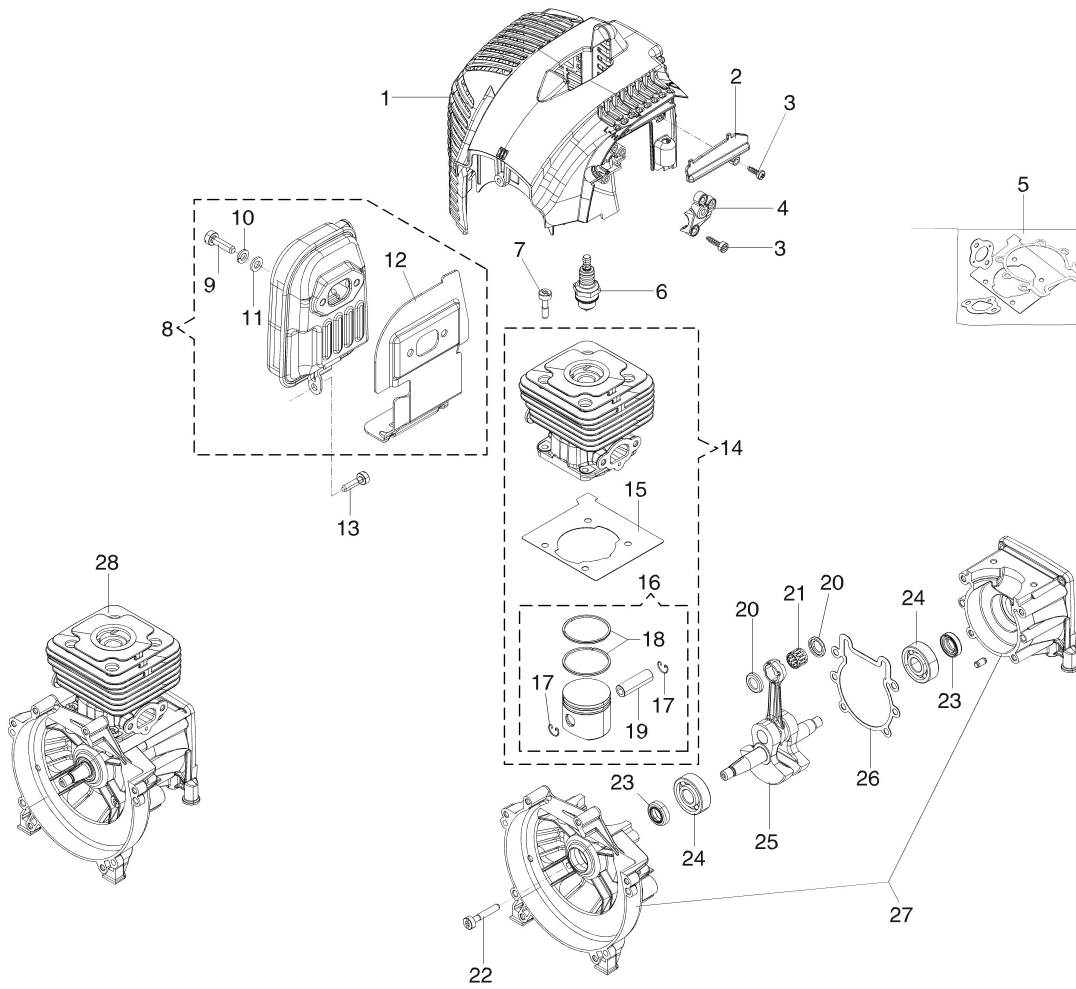

Illustration Engine

Ref.Nu	Qty	Part number	Description	Validity from	Validity till	Notes	Bulletin
1	1	61382021R	Engine cover				
2	1	61380050R	Cover				
3	4	3960087AR	Screw				
4	1	61250250R	Stopper				
5	1	61202038AR	Gasket set				
6	1	3055115	Spark plug bpmr7a				
7	4	3891046R	Screw				
8	1	61380079R	Muffler assy				
9	2	3891086R	Screw				
10	2	3819010	Washer				
11	2	3916006R	Washer				
12	1	61380036R	Deflector				
13	1	3891048R	Screw				
14	1	61212005A	Complete cylinder Ø38				
15	1	61330095R	Gasket				
16	1	61212004B	Piston assy Ø38				
17	2	004900061R	Ring				
18	2	4196166R	Piston ring				
19	1	50110047R	Piston pin				
20	2	50110043AR	Spacer				
21	1	50110044R	Bearing				
22	4	3891052R	Screw				
23	2	094000099R	Seal ring				
24	2	094000006R	Bearing				
25	1	61200001R	Crankshaft				
26	1	61200006AR	Gasket				
27	1	61350210	Crankcase assy				
28	1	61252075R	Short block