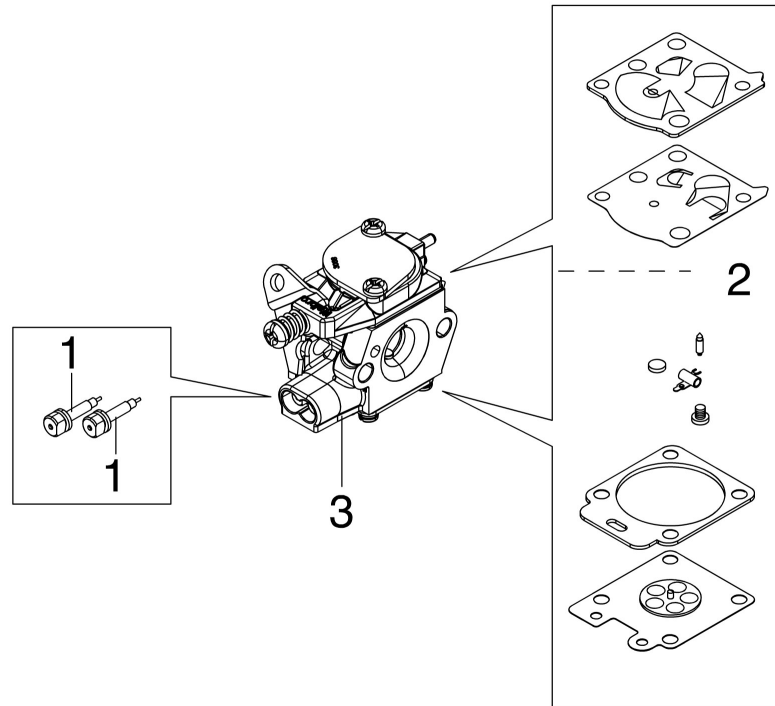

# Illustration Tank and air filter

## Illustration Tank and air filter

---

Ref.Nu	Qty	Part number	Description	Validity from	Validity till	Notes	Bulletin
1	1	072700076CR	Gasket				
2	1	074000130C	Insulator				
3	1	072700077CR	Gasket				
4	2	3891048R	Screw				
5	1	61280054R	Tube				
6	1	2318654R	Carburetor WT-1150				
7	1	61280059CR	Gasket				
8	1	61280183R	Air filter support set				
9	2	3891063R	Screw				
10	1	61170016R	Air filter				
11	1	61290078	Air filter cover				
12	1	61330040AR	Screw				
13	1	61282025E	Gasket set				
14	1	61280105	Band				
15	1	61070011AR	Breather valve				
16	1	61070078R	Tube				
17	1	61280055R	Tube				
18	1	61280056	Tube				
19	1	4161211R	Bush				
20	1	61070079AR	Tank cap				
21	1	61070006R	Gasket				
22	1	094600450R	Fuel filter				
23	1	61110162B	Bushing				
24	3	61070015	Insert				
25	1	61170041	Stand				
26	3	3891048R	Screw				
27	1	61282030R	Tank				
28	3	3918005R	Washer				
29	3	3819006R	Washer				

# Illustration Transmission

## Illustration Transmission

---

Ref.Nu	Qty	Part number	Description	Validity from	Validity till	Notes	Bulletin
1	1	61280226R	Kegelradantrieb Ø26				
2	1	3025026	Ring				
3	1	3024009R	Ring				
4	1	3035043	Bearing				
5	1	62030039A	Complete handle				
6	1	61170117R	Clamp				
7	1	3901016	Screw				
8	1	3906030	Screw				
9	1	61280134R	Gear case				
10	1	3035045R	Bearing				
11	1	61170122	Shaft				
12	1	3034008R	Bearing				
13	1	3025018R	Ring				
14	1	3035044	Bearing				
15	1	61170134	Seal ring				
16	1	61170123	Hub				
17	1	61170124	Lower flange				
18	1	61110074R	Guard				
19	1	3933105	Nut				
20	1	3901008R	Screw				
21	1	61370298	Bevel gear set				
22	1	4179198R	Band				
23	1	61170075R	Drive shaft				
24	1	61280155	Tube Ø26				
25	1	61380056R	Throttle lever				
26	1	61380055R	Lever				
27	1	61380096	Lever group				
28	1	61380095A	Handle kit				
29	1	61280227R	Cable				
30	1	61280201R	Throttle cable				