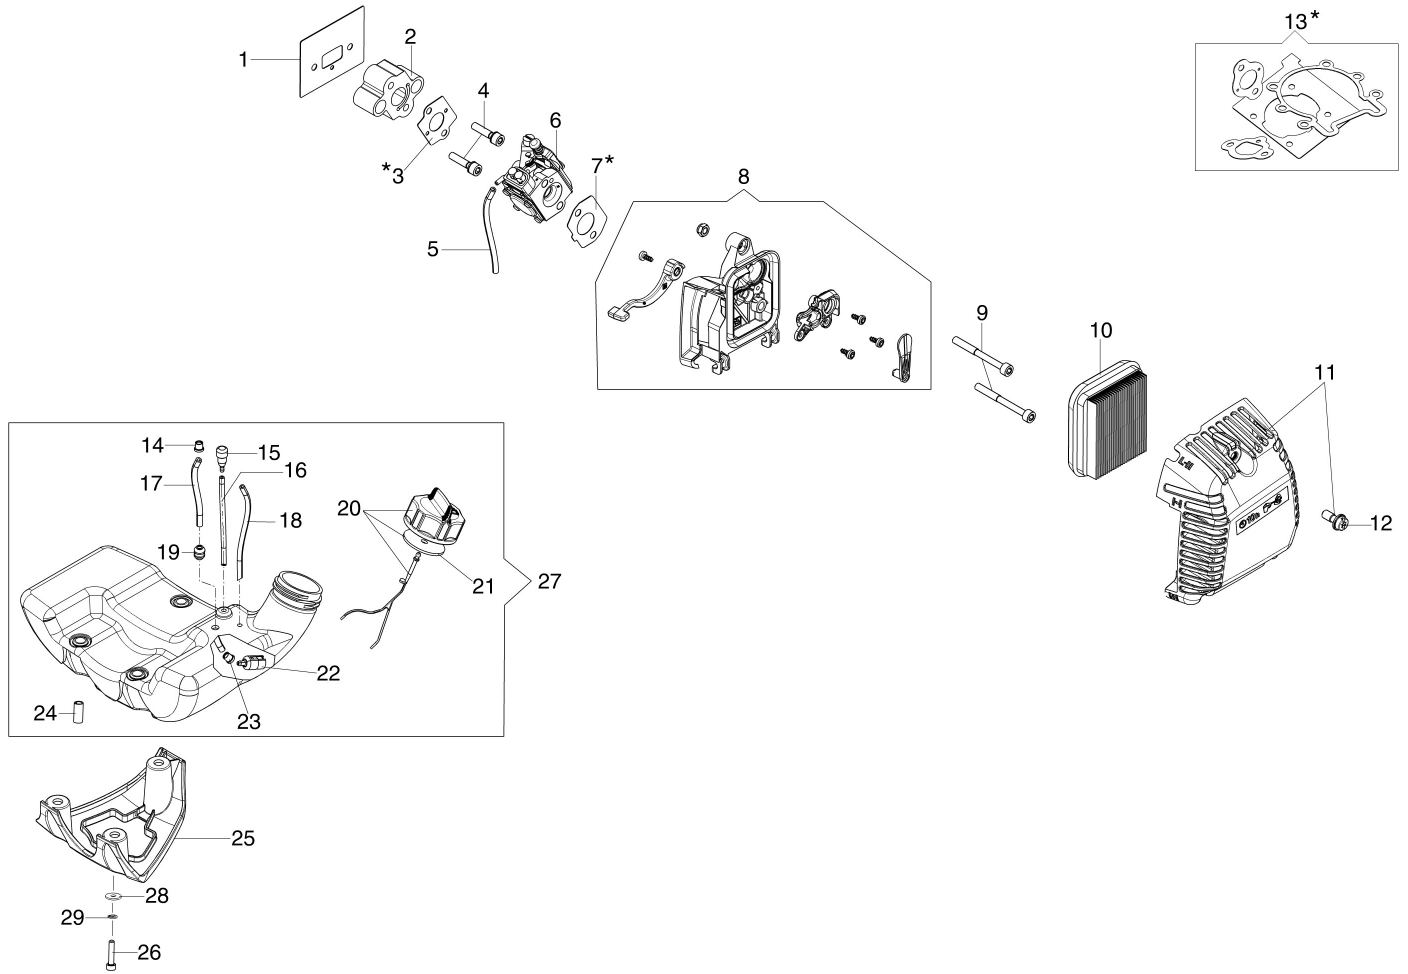

Illustration Tank and air filter

Illustration Tank and air filter

Ref.Nu	Qty	Part number	Description	Validity from	Validity till	Notes	Bulletin
1	1	072700076CR	Gasket				
2	1	074000130C	Insulator				
3	1	072700077CR	Gasket				
4	2	3891048R	Screw				
5	1	61280054R	Tube				
6	1	2318654R	Carburetor WT-1150				
7	1	61280059CR	Gasket				
8	1	61280183R	Air filter support set				
9	2	3891063R	Screw				
10	1	61170016R	Air filter				
11	1	61290078	Air filter cover				
12	1	61330040AR	Screw				
13	1	61282025E	Gasket set				
14	1	61280105	Band				
15	1	61070011AR	Breather valve				
16	1	61070078R	Tube				
17	1	61280055R	Tube				
18	1	61280056	Tube				
19	1	4161211R	Bush				
20	1	61070079AR	Tank cap				
21	1	61070006R	Gasket				
22	1	094600450R	Fuel filter				
23	1	61110162B	Bushing				
24	3	61070015	Insert				
25	1	61170041	Stand				
26	3	3891048R	Screw				
27	1	61282030R	Tank				
28	3	3918005R	Washer				
29	3	3819006R	Washer