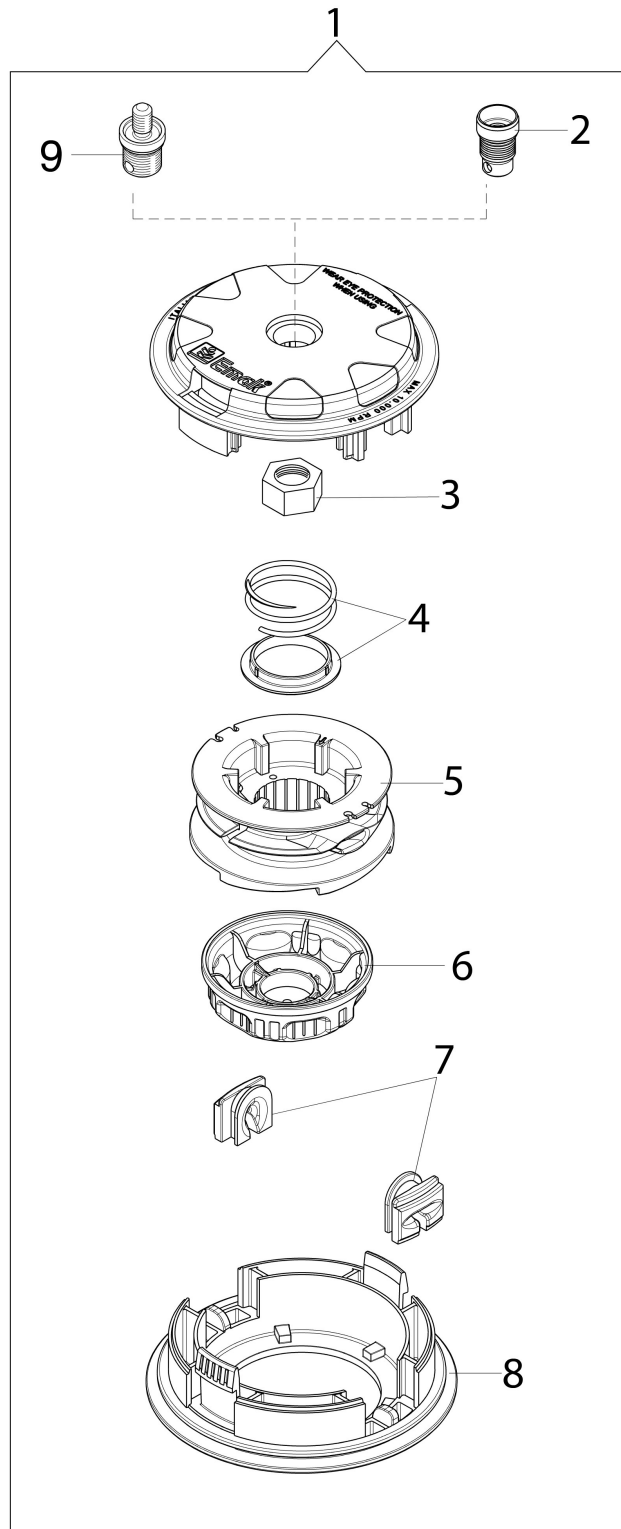

## Illustration Transmission

---

Ref.Nu	Qty	Part number	Description	Validity from	Validity till	Notes	Bulletin
1	1	61280226R	Kegelradantrieb Ø26				
2	1	3025026	Ring				
3	1	3024009R	Ring				
4	1	3035043	Bearing				
5	1	62030039A	Complete handle				
6	1	61170117R	Clamp				
7	1	3901016	Screw				
8	1	3906030	Screw				
9	1	61280134R	Gear case				
10	1	3035045R	Bearing				
11	1	61170122	Shaft				
12	1	3034008R	Bearing				
13	1	3025018R	Ring				
14	1	3035044	Bearing				
15	1	61170134	Seal ring				
16	1	61170123	Hub				
17	1	61170124	Lower flange				
18	1	61110074R	Guard				
19	1	3933105	Nut				
20	1	3901008R	Screw				
21	1	61370298	Bevel gear set				
22	1	4179198R	Band				
23	1	61170075R	Drive shaft				
24	1	61280155	Tube Ø26				
25	1	61380056R	Throttle lever				
26	1	61380055R	Lever				
27	1	61380096	Lever group				
28	1	61380095A	Handle kit				
29	1	61280227R	Cable				
30	1	61280201R	Throttle cable				

## Illustration Carburetor WT-1150

---

Ref.Nu	Qty	Part number	Description	Validity from	Validity till	Notes	Bulletin
1	2	2318778	Adjust. screw				
2	1	2318671	Repair kit				
3	1	2318654R	Carburetor WT-1150				

## Illustration Illustrated part list (Head "Load & Go" D.130)

---

Ref.Nu	Qty	Part number	Description	Validity from	Validity till	Notes	Bulletin
1	1	63129007	Load & Go nylon head			Filo D.2,4 mm; Nylon line D.2,4 mm	
2	1	63120041R	Insert				
3	1	63120040R	Nut				
4	1	63120031R	Kit spring				
5	1	63120020R	Nylon spool				
6	1	63120007R	Knob				
7	2	63120001R	Bushing				
8	1	63120005R	Cover				
9	1	63120042R	Insert				