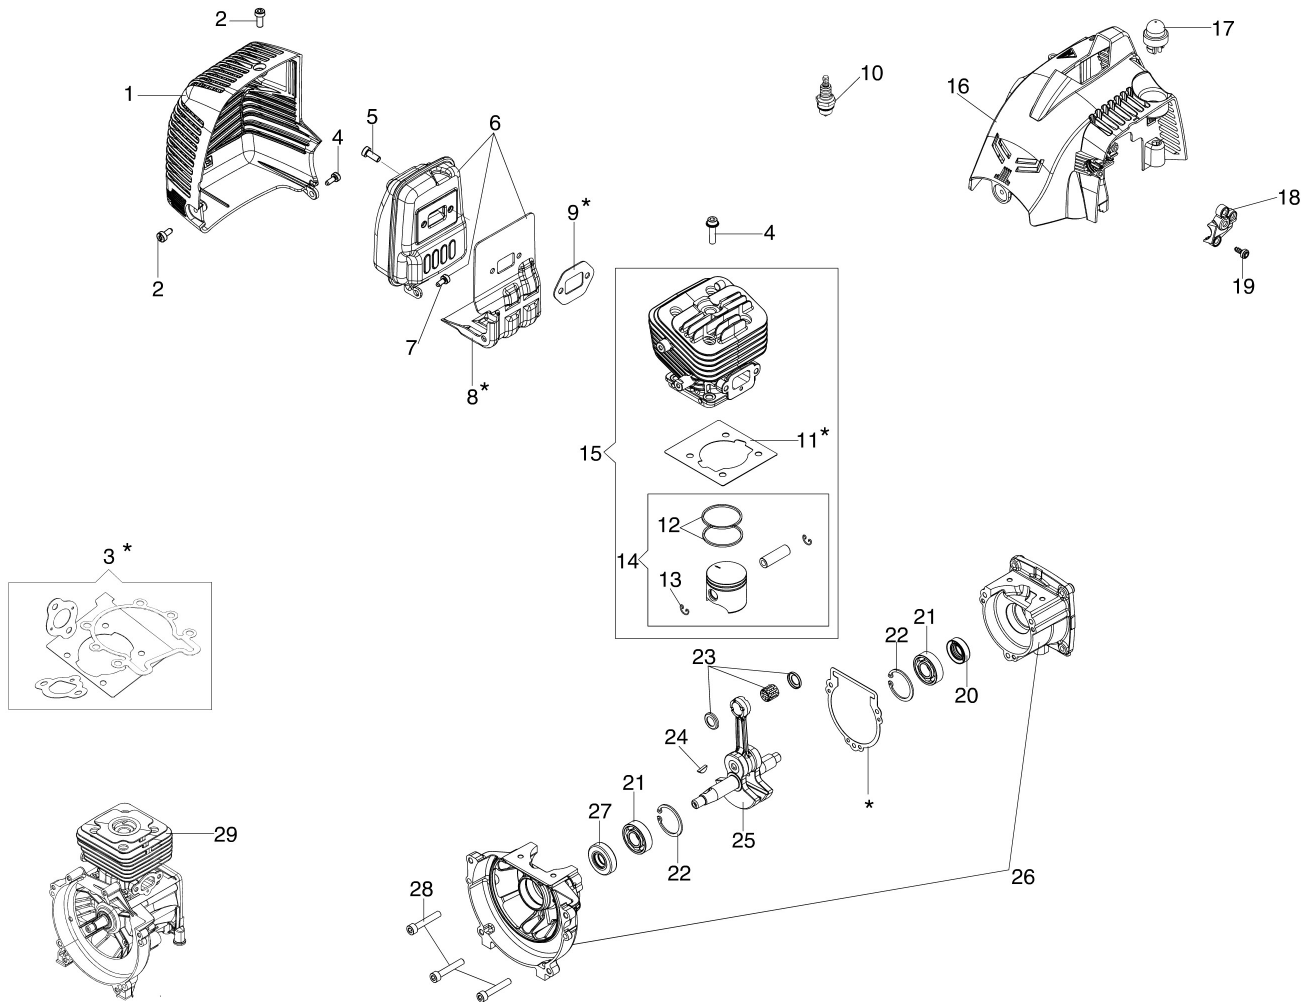

---

Carburetor WT-1150

---

Accessories

---

Illustrated part list (Head "Load & Go" D.130)

---

## Illustration Engine

---

Ref.Nu	Qty	Part number	Description	Validity from	Validity till	Notes	Bulletin
1	1	61280293R	Muffler cover				
2	2	3893054R	Screw				
3	1	61282025E	Gasket set				
4	5	3891048R	Screw				
5	2	3891044R	Screw				
6	1	61290075	Complete muffler				
7	1	3892001	Screw				
8	1	61280008DR	Gasket				
9	1	61280206R	Gasket				
10	1	3055120	Spark plug				
11	1	61280005BR	Gasket				
12	2	61290045R	Piston ring				
13	2	093000167R	Ring				
14	1	61292031B	Piston assy Ø34				
15	1	61292032C	Complete cylinder				
16	1	61280186R	Cylinder cover			Rosso; Red	
17	1	2318817R	Air purge				
18	1	61250250R	Stopper			Rosso; Red	
19	3	3960087AR	Screw				
20	1	3050038R	Seal ring				
21	2	3034009R	Bearing				
22	1	3025019	Ring				
23	1	61290077	Set roller cage and washer				
24	1	3028013R	Key				
25	1	61280004R	Crankshaft				
26	1	61280043CR	Crankcase assy				
27	1	3050039R	Seal ring				
28	3	3860096R	Screw				
29	1	61292033BR	Short block				