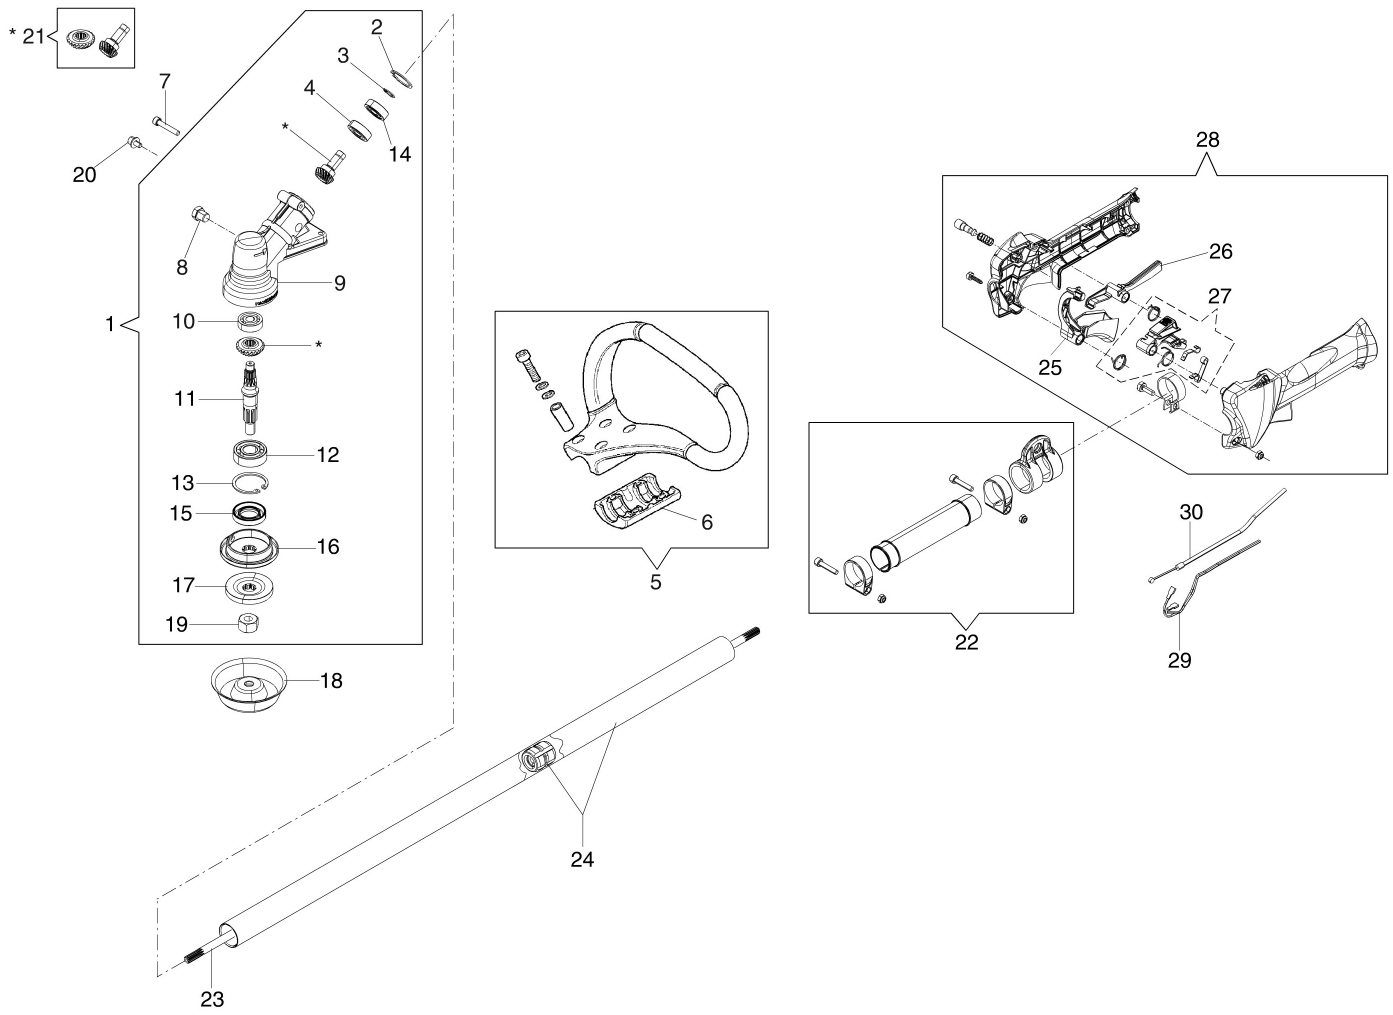

# Illustration Tank and air filter

## Illustration Tank and air filter

---

Ref.Nu	Qty	Part number	Description	Validity from	Validity till	Notes	Bulletin
1	1	072700076CR	Gasket				
2	1	074000130C	Insulator				
3	1	072700077CR	Gasket				
4	2	3891048R	Screw				
5	1	61280054R	Tube				
6	1	2318654R	Carburetor WT-1150				
7	1	61280059CR	Gasket				
8	1	61280183R	Air filter support set				
9	2	3891063R	Screw				
10	1	61170016R	Air filter				
11	1	61290078	Air filter cover				
12	1	61330040AR	Screw				
13	1	61282025E	Gasket set				
14	1	61280105	Band				
15	1	61070011AR	Breather valve				
16	1	61070078R	Tube				
17	1	61280055R	Tube				
18	1	61280056	Tube				
19	1	4161211R	Bush				
20	1	61070079AR	Tank cap				
21	1	61070006R	Gasket				
22	1	094600450R	Fuel filter				
23	1	61110162B	Bushing				
24	3	61070015	Insert				
25	1	61170041	Stand				
26	3	3891048R	Screw				
27	1	61282030R	Tank				
28	3	3918005R	Washer				
29	3	3819006R	Washer				

## Illustration Transmission

---

Ref.Nu	Qty	Part number	Description	Validity from	Validity till	Notes	Bulletin
1	1	61280226R	Kegelradantrieb Ø26				
2	1	3025026	Ring				
3	1	3024009R	Ring				
4	1	3035043	Bearing				
5	1	62030039A	Complete handle				
6	1	61170117R	Clamp				
7	1	3901016	Screw				
8	1	3906030	Screw				
9	1	61280134R	Gear case				
10	1	3035045R	Bearing				
11	1	61170122	Shaft				
12	1	3034008R	Bearing				
13	1	3025018R	Ring				
14	1	3035044	Bearing				
15	1	61170134	Seal ring				
16	1	61170123	Hub				
17	1	61170124	Lower flange				
18	1	61110074R	Guard				
19	1	3933105	Nut				
20	1	3901008R	Screw				
21	1	61370298	Bevel gear set				
22	1	4179198R	Band				
23	1	61170075R	Drive shaft				
24	1	61280155	Tube Ø26				
25	1	61380056R	Throttle lever				
26	1	61380055R	Lever				
27	1	61380096	Lever group				
28	1	61380095A	Handle kit				
29	1	61280227R	Cable				
30	1	61280201R	Throttle cable				