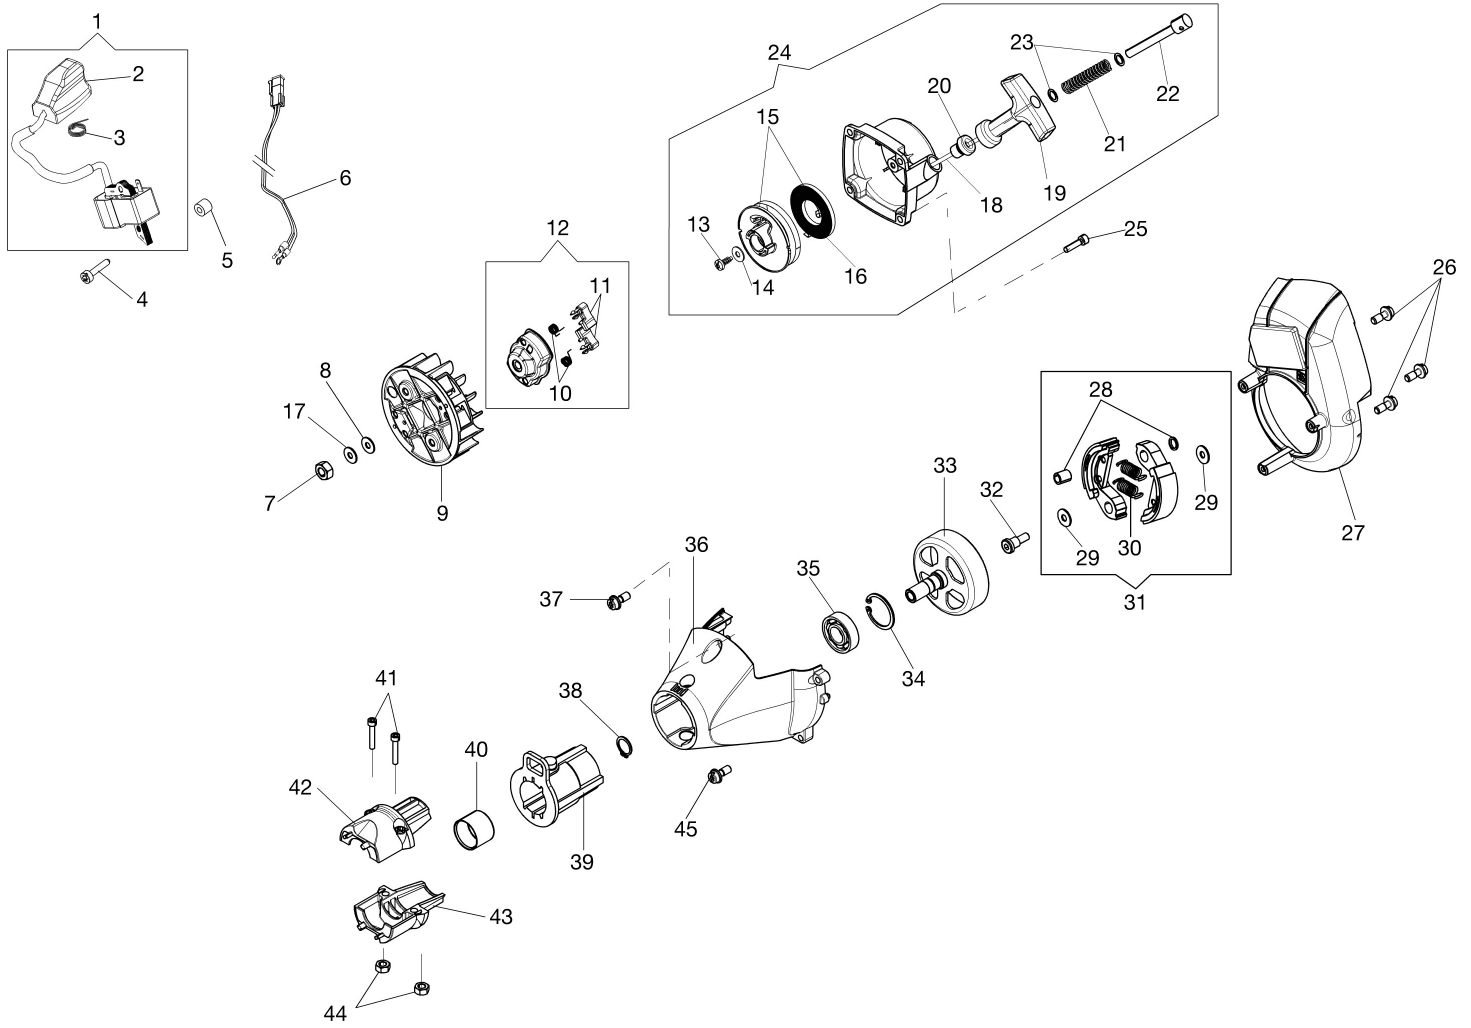

Illustration Starter Assy and clutch

Illustration Starter assy and clutch

Ref.Nu	Qty	Part number	Description	Validity from	Validity till	Notes	Bulletin
1	1	2501010BR	Ignition coil				
2	1	61280164R	Spark plug cap				
3	1	50050127	Spring				
4	2	3891020R	Screw				
5	2	50160218	Spacer				
6	1	61280291AR	Cable				
7	1	3912009	Nut				
8	1	3916009	Washer				
9	1	61280187R	Flywheel				
10	2	61070039R	Spring				
11	2	61070038R	Pawl				
12	1	56560034R	Clutch driver				
13	1	3960070AR	Screw				
14	1	094600054	Washer				
15	1	61172004R	Complete pulley				
16	1	61070036R	Spring				
17	1	3833080	Washer				
18	1	61070019AR	Starter rope				
19	1	56530018R	Starter handle				
20	1	072700089R	Bushing				
21	1	56530019	Spring				
22	1	56530020	Insert				
23	2	56530021	Washer				
24	1	61170054BR	Starter assy			Rosso; Red	
25	1	3891048R	Screw				
26	3	3960045	Screw				
27	1	61280163R	Flange				
28	1	61280151A	Set spacer				
29	4	3918007R	Washer				
30	2	4138494	Spring				
31	1	61280135CR	Clutch				
32	2	3806040	Screw				
33	1	61280130R	Clutch drum				
34	1	3025019	Ring				
35	1	3035023R	Bearing				
36	1	61280177R	Starter case				
37	1	3893054R	Screw				
38	1	3024012R	Snap ring				
39	1	4161428R	Sleeve				
40	1	4161364	Bushing				
41	2	3801016R	Screw				
42	1	61010020	Adaptor