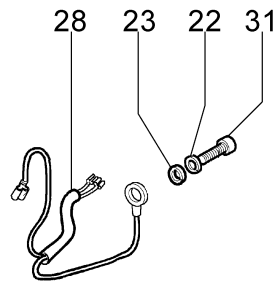

Da Marzo '06
From March '06
Depuis Mars '06
Desde Marzo '06
Von März '06