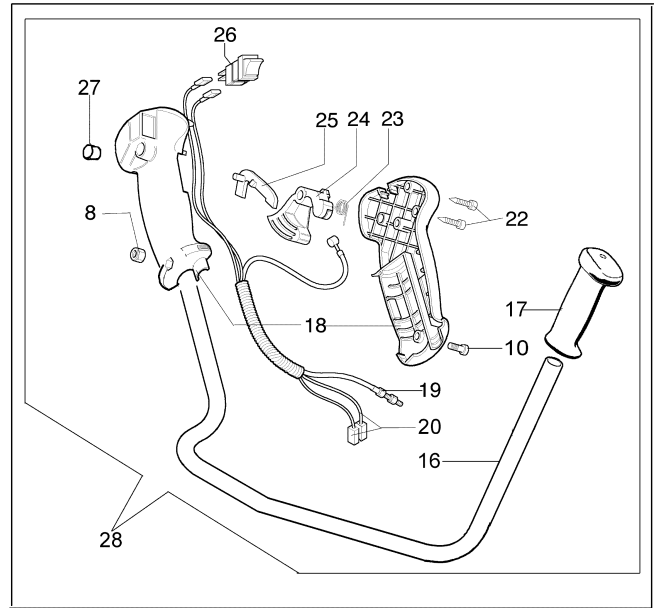

I° serie / I° series

Bollettino/Bulletin
Gruppo/Group 3
NR. 67
Data/Date 05-05