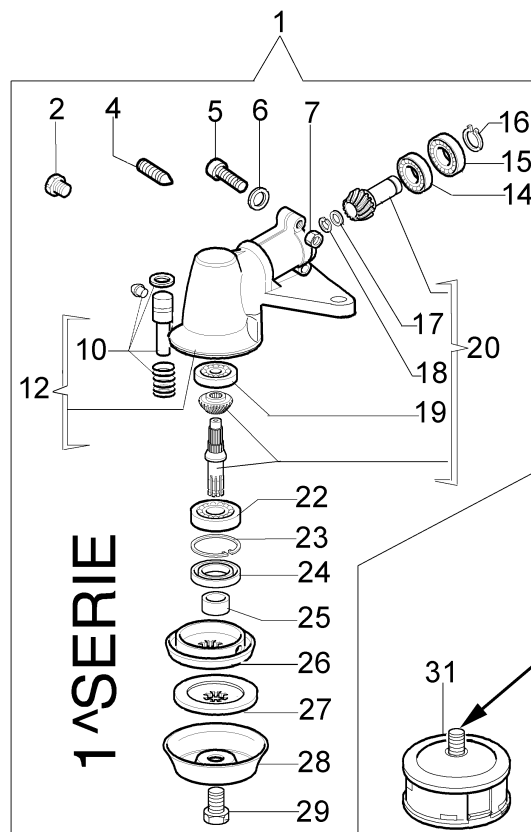

Ref.Nu	Qty	Part number	Description	Validity from	Validity till	Notes	Bulletin
1	1	61110098A	Carburetor kit WYK-143A				
2	1	61112003	Filter support				
3	1	61110010AR	Air filter				
4	1	008200282	O-ring				
5	1	3916006R	Washer				
6	1	3908036	Screw				
7	1	61112016	Filter cover				
8	1	61110006DR	Gasket	SN 1802263843			BT3-119-04/13
9	1	61110007AR	Insulator				
10	2	4175124	Screw				
11	1	2318968BR	Carburetor WYK-143B				
12	1	61120022	Gasket				
13	1	3801011	Screw				
14	1	61120024AR	Filter support				BT3-078-10/08
15	2	61112005	Screw				
16	1	61120018R	Air filter				
17	1	61122022A	Filter cover				
18	1	61070011AR	Breather valve				
19	2	61110034R	Tube				
20	2	4100415R	Tube				
21	1	4161211R	Bush				
22	1	61070006R	Gasket				
23	1	61070079AR	Tank cap				
24	1	4098377R	Band				
25	1	50010218R	Fuel filter				
26	1	61110217R	Tank				
27	1	61040015CR	Stand				
28	4	3918005	Washer				
29	4	3819006R	Washer				
30	4	3801013R	Screw				
31	1	61110008CR	Gasket				
32	1	61120020A	Plate				BT3-078-10/08
33	1	61120025A	Suction kit				
34	1	61110098A	Carburetor kit WYK-143A				
35	1	61120067R	Cover				BT3-078-10/08