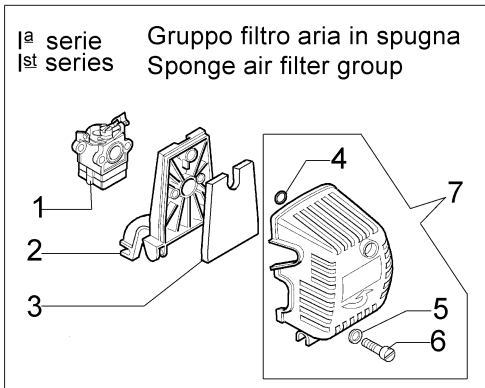

per i modelli con filtro aria in spugna
for mod.with sponge air filter

■ 6 KIT RIPARAZIONE
REPAIR SET

per i modelli con filtro aria in carta
for mod.with paper air filter

■ 6 KIT RIPARAZIONE
REPAIR SET

Ref.Nu	Qty	Part number	Description	Validity from	Validity till	Notes	Bulletin
1	1	61110098A	Carburetor kit WYK-143A				
2	1	2318703	Washer				
3	1	2318580	Screw				
4	1	2318813	Support				
5	1	2318568	Spring				
6	1	2318674	Repair kit				
7	1	2318571	Cover				
8	1	2318572	Primer pump				
9	4	2318585	Screw				
10	1	003300204	Fuel filter				
11	1	2318701	O-ring				
12	1	2318577	Adjuster nut				
13	1	2318570	Primer body				
14	1	2318189	Ring				
15	1	2318971	Valve				
16	1	2318842	Pump body				
17	1	2318592	Valve				
18	1	2318623	Jet				
19	1	2318569	Screw				
20	1	003300201	Spindle				
21	1	2318968BR	Carburetor WYK-143B				
22	1	2318969	Primer body				
23	1	2318142	Needle				
24	1	2318142	Needle				

Ref.Nu	Qty	Part number	Description	Validity from	Validity till	Notes	Bulletin
1	2	3960040R	Screw				
2	1	4174275R	Blade				
3	1	4174283AR	Skirt w/blade				
4	4	3802004CR	Screw				
5	1	4174278	Plate				
6	1	4192048CR	Disc guard				
7	1	4199008B	Insert (male)				
8	1	63030007	Spring				
9	1	63032003BR	Nylon spool Ø3,5				
10	2	4199005AR	Bushing				
11	1	63032003BR	Nylon spool Ø3,5				
12	1	63039001B	Tap'n go head with 2 nylon lines Ø3,5				
13	1	4174113A	Plate				
14	1	4174117A	Grip-end				
15	1	4174157	Tape (red)				
16	1	4174111A	Key				
17	1	4098812A	Spring				
18	1	4174163	Harness				
19	1	4095665AR	3-tooth blade				
20	1	63070002R	Harness				
21	1	63070025	Buckle set				
22	1	4191240	Tool kit				
23	1	61110053	Labels kit				
24	1	61112061A	Complete nylon head Ø 3,5				
25	1	61110076	Insert (female)				
26	1	4174280	Disc guard				
27	1	4174279	Disc guard				
28	4	3802004CR	Screw				
29	1	63070036	Hooking spring				
30	1	63030002R	Cover				
31	1	63030004R	Knob				
32	1	63030002R	Cover				
33	1	63030007	Spring				