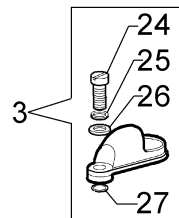

Fino a Febbraio '06
Till February '06
Jusqu'a Fevrier '06
Hasta Febrero '06
Bis Februar '06

Da Marzo '06
From March '06
Depuis Mars '06
Desde Marzo '06
Von März '06