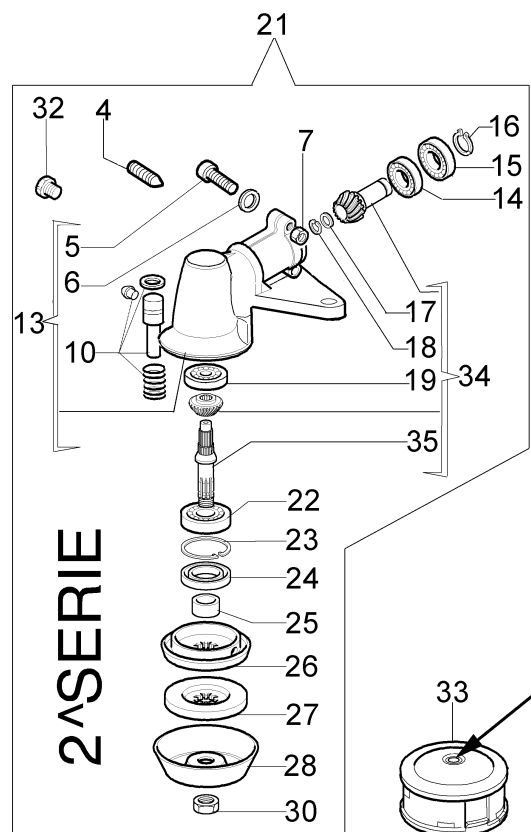

Ref.Nu	Qty	Part number	Description	Validity from	Validity till	Notes	Bulletin
1	1	61110098A	Carburetor kit WYK-143A				
2	1	61112003	Filter support				
3	1	61110010AR	Air filter				
4	1	008200282	O-ring				
5	1	3916006R	Washer				
6	1	3908036	Screw				
7	1	61112016	Filter cover				
8	1	61110006DR	Gasket	SN 1802263843			BT3-119-04/13
9	1	61110007AR	Insulator				
10	2	4175124	Screw				
11	1	2318968BR	Carburetor WYK-143B				
12	1	61120022	Gasket				
13	1	3801011	Screw				
14	1	61120024AR	Filter support				BT3-078-10/08
15	2	61112005	Screw				
16	1	61120018R	Air filter				
17	1	61122022A	Filter cover				
18	1	61070011AR	Breather valve				
19	2	61110034R	Tube				
20	2	4100415R	Tube				
21	1	4161211R	Bush				
22	1	61070006R	Gasket				
23	1	61070079AR	Tank cap				
24	1	4098377R	Band				
25	1	50010218R	Fuel filter				
26	1	61110217R	Tank				
27	1	61040015CR	Stand				
28	4	3918005	Washer				
29	4	3819006R	Washer				
30	4	3801013R	Screw				
31	1	61110008CR	Gasket				
32	1	61120020A	Plate				BT3-078-10/08
33	1	61120025A	Suction kit				
34	1	61110098A	Carburetor kit WYK-143A				
35	1	61120067R	Cover				BT3-078-10/08