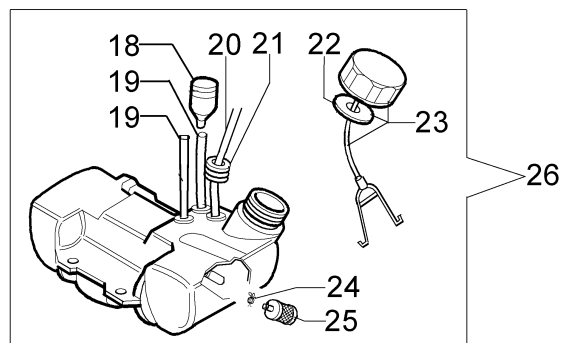

Ref.Nu	Qty	Part number	Description	Validity from	Validity till	Notes	Bulletin
1	2	3960040R	Screw				
2	1	4174275R	Blade				
3	1	4174283AR	Skirt w/blade				
4	4	3802004CR	Screw				
5	1	4174278	Plate				
6	1	4192048CR	Guard assy				
7	1	4199008B	Insert (male)				
8	1	4199004	Spring				
9	1	4199052	Nylon spool				
10	2	4199005AR	Bushing				
11	1	4199026A	Cover				BT3-074-08/07
12	-	-	Not available for this product			Sostituita da testina completa codice 63019016 (inserto maschio), 63019018 (inserto femmina); Replaced by complet head p/n 63019016 (male insert), 63019018 (female insert)	
13	1	4174113A	Plate				
14	1	4174117	Grip-end				
15	1	4174157	Tape (red)				
16	1	4174111A	Key				
17	1	4098812A	Spring				
18	1	4174163	Harness				
19	1	4095665AR	3-tooth blade				
20	1	63070002R	Harness				
21	1	63070025	Buckle set				
22	1	4191240	Tool kit				
23	1	61110052	Labels kit				
24	1	61110076	Insert (female)				
25	1	4199046	Cover				BT3-074-08/07
26	1	4174280	Disc guard				
27	1	4174279	Disc guard				
28	4	3802004CR	Screw				
29	1	63070036	Hooking spring				
30	1	63019016	Compl. nylon head Ø3			Inserto maschio; Male insert	BT3-074-08/07
30	1	63019018	Compl. nylon head Ø3			Inserto femmina; Female insert	BT3-074-08/07