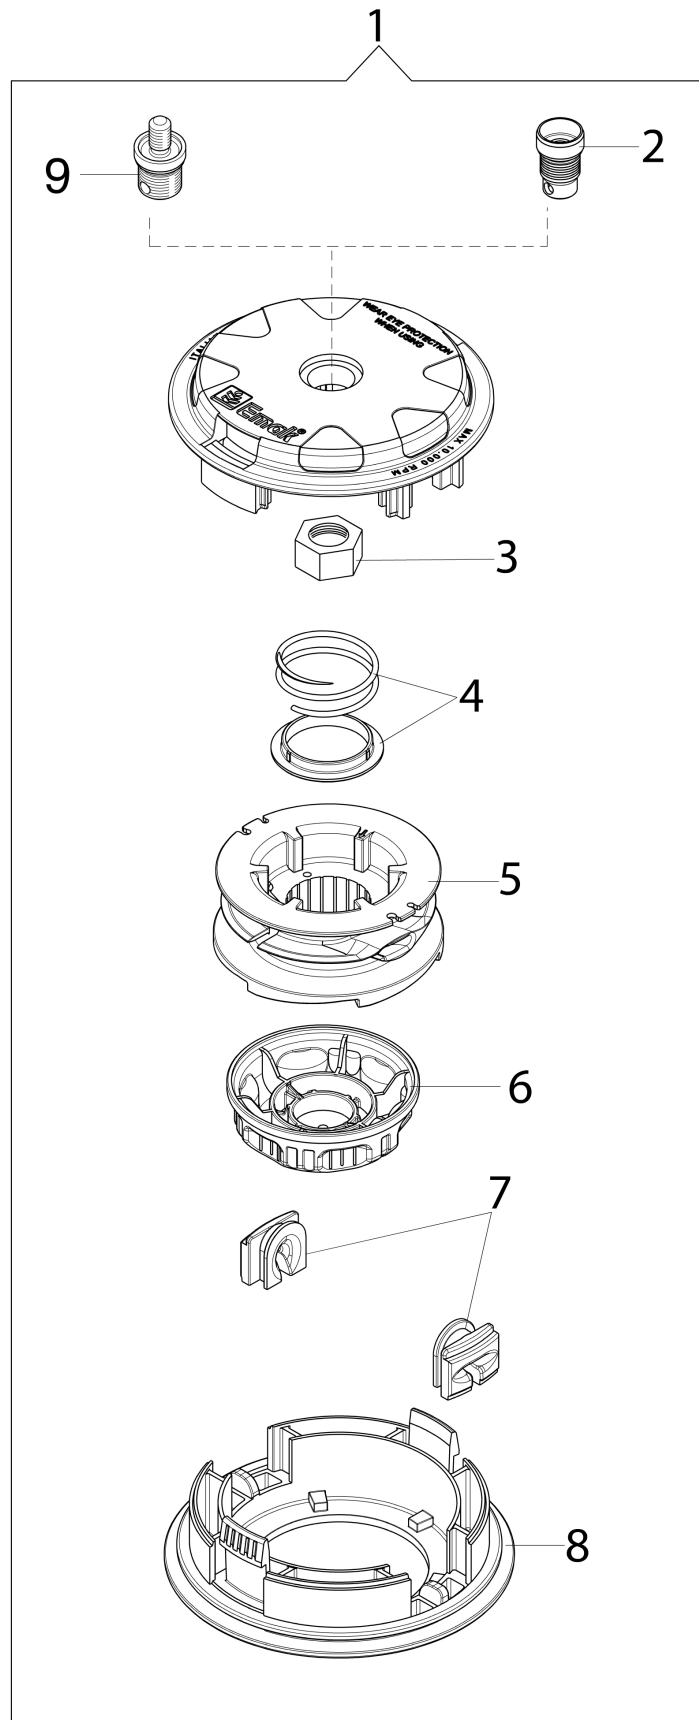

Ref.Nu	Qty	Part number	Description	Validity from	Validity till	Notes	Bulletin
1	1	61110098A	Carburetor kit WYK-143A				
2	1	61112003	Filter support				
3	1	61110010AR	Air filter				
4	1	008200282	O-ring				
5	1	3916006R	Washer				
6	1	3908036	Screw				
7	1	61112016	Filter cover				
8	1	61110006C	Gasket	SN 1802263843			BT3-119-04/13
9	1	61110007AR	Insulator				
10	2	4175124	Screw				
11	1	2318968AR	Carburetor WYK-143B				
12	1	61120022	Gasket				
13	1	3801011	Screw				
14	1	61120024AR	Filter support				BT3-078-10/08
15	2	61112005	Screw				
16	1	61120018R	Air filter				
17	1	61122022A	Filter cover				
18	1	61070011AR	Breather valve				
19	2	61110034R	Tube				
20	2	4100415R	Tube				
21	1	4161211R	Bush				
22	1	61070006R	Gasket				
23	1	61070079R	Tank cap				
24	1	4098377R	Band				
25	1	50010218R	Fuel filter				
26	1	61110217R	Tank				
27	1	61040015CR	Stand				
28	4	3918005	Washer				
29	4	3819006R	Grower				
30	4	3801013R	Screw				
31	1	61110008CR	Gasket				
32	1	61120020A	Plate				BT3-078-10/08
33	1	61120025A	Suction kit				
34	1	61110098A	Carburetor kit WYK-143A				
35	1	61120067	Cover				BT3-078-10/08