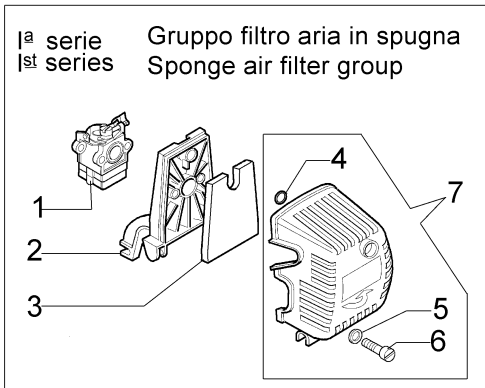

Ref.Nu	Qty	Part number	Description	Validity from	Validity till	Notes	Bulletin
1	2	3960040R	Screw				
2	1	4174275R	Blade				
3	1	4174283AR	Skirt w/blade				
4	4	3802004CR	Screw				
5	1	4174278	Plate				
6	1	4192048CR	Guard assy				
7	1	4199008B	Insert (male)				
8	1	4199004	Spring				
9	1	4199052	Nylon spool				
10	2	4199005AR	Bushing				
11	1	4199026A	Cover				BT3-074-08/07
12	-	-	Not available for this product			Sostituita da testina completa codice 63019016 (inserto maschio), 63019018 (inserto femmina); Replaced by complet head p/n 63019016 (male insert), 63019018 (female insert)	
13	1	4174113A	Plate				
14	1	4174117	Grip-end				
15	1	4174157	Tape (red)				
16	1	4174111A	Key				
17	1	4098812A	Spring				
18	1	4174163	Harness				
19	1	4095665AR	3-tooth blade				
20	1	63070002R	Harness				
21	1	63070025	Buckle set				
22	1	4191240	Tool kit				
23	1	61110052	Labels kit				
24	1	61110076	Insert (female)				
25	1	4199046	Cover				BT3-074-08/07
26	1	4174280	Disc guard				
27	1	4174279	Disc guard				
28	4	3802004CR	Screw				
29	1	63070036	Hooking spring				
30	1	63019016	Compl. nylon head Ø3			Inserto maschio; Male insert	BT3-074-08/07
30	1	63019018	Compl. nylon head Ø3			Inserto femmina; Female insert	BT3-074-08/07