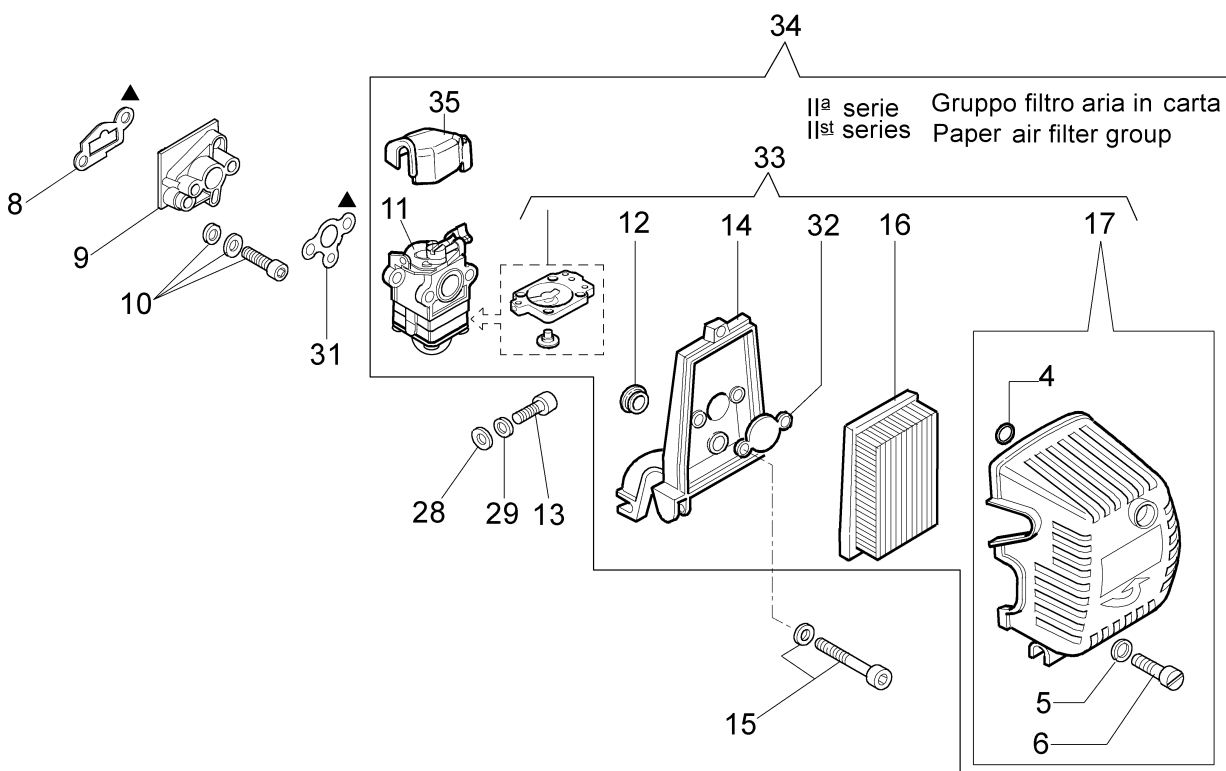

Ref.Nu	Qty	Part number	Description	Validity from	Validity till	Notes	Bulletin
1	2	3960040R	Screw				
2	1	4174275R	Blade				
3	1	4174283AR	Skirt w/blade				
4	4	3802004CR	Screw				
5	1	4174278	Plate				
6	1	4192048CR	Guard assy				
7	1	4199008B	Insert (male)				
8	1	4199004	Spring				
9	1	4199052	Nylon spool				
10	2	4199005AR	Bushing				
11	1	4199026A	Cover				BT3-074-08/07
12	-	-	Not available for this product			Sostituita da testina completa codice 63019016 (inserto maschio), 63019018 (inserto femmina); Replaced by complet head p/n 63019016 (male insert), 63019018 (female insert)	
13	1	4174113A	Plate				
14	1	4174117	Grip-end				
15	1	4174157	Tape (red)				
16	1	4174111A	Key				
17	1	4098812A	Spring				
18	1	4174163	Harness				
19	1	4095665AR	3-tooth blade				
20	1	63070002R	Harness				
21	1	63070025	Buckle set				
22	1	4191240	Tool kit				
23	1	61110052	Labels kit				
24	1	61110076	Insert (female)				
25	1	4199046	Cover				BT3-074-08/07
26	1	4174280	Disc guard				
27	1	4174279	Disc guard				
28	4	3802004CR	Screw				
29	1	63070036	Hooking spring				
30	1	63019016	Compl. nylon head Ø3			Inserto maschio; Male insert	BT3-074-08/07
30	1	63019018	Compl. nylon head Ø3			Inserto femmina; Female insert	BT3-074-08/07