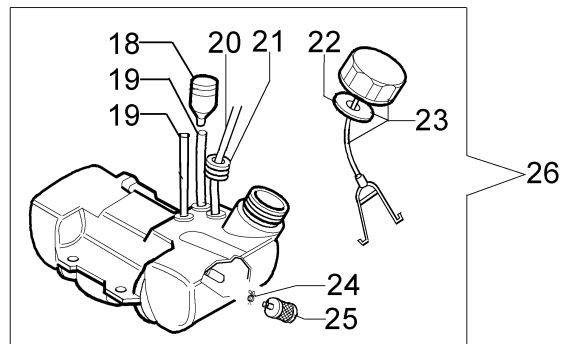

Ref.Nu	Qty	Part number	Description	Validity from	Validity till	Notes	Bulletin
1	2	3960040R	Screw				
2	1	4174275R	Blade				
3	1	4174283AR	Skirt w/blade				
4	4	3802004CR	Screw				
5	1	4174278	Plate				
6	1	4192048B	Guard assy				
7	1	4199008B	Insert (male)				
8	1	4199004	Spring				
9	1	4199052	Nylon spool				
10	2	4199005A	Bushing				
11	1	4199026A	Cover				BT3-074-08/07
12	-	-	Not available for this product			Sostituita da testina completa codice 63019016 (inserto maschio), 63019018 (inserto femmina); Replaced by complet head p/n 63019016 (male insert), 63019018 (female insert)	
13	1	4174113A	Plate				
14	1	4174117	Grip-end				
15	1	4174157	Tape (red)				
16	1	4174111A	Key				
17	1	4098812A	Spring				
18	1	4174163	Harness				
19	1	4095665AR	3-tooth blade				
20	1	63070002R	Harness				
21	1	63070025	Buckle set				
22	1	4191240	Tool kit				
23	1	61120012	Labels kit				
24	1	61110076	Insert (female)				
25	1	4199046	Cover				BT3-074-08/07
26	1	4174280	Disc guard				
27	1	4174279	Disc guard				
28	4	3802004CR	Screw				
29	1	63070036	Hooking spring				
30	1	63019016	Compl. nylon head Ø3			Inserto maschio; Male insert	BT3-074-08/07
30	1	63019018	Compl. nylon head Ø3			Inserto femmina; Female insert	BT3-074-08/07