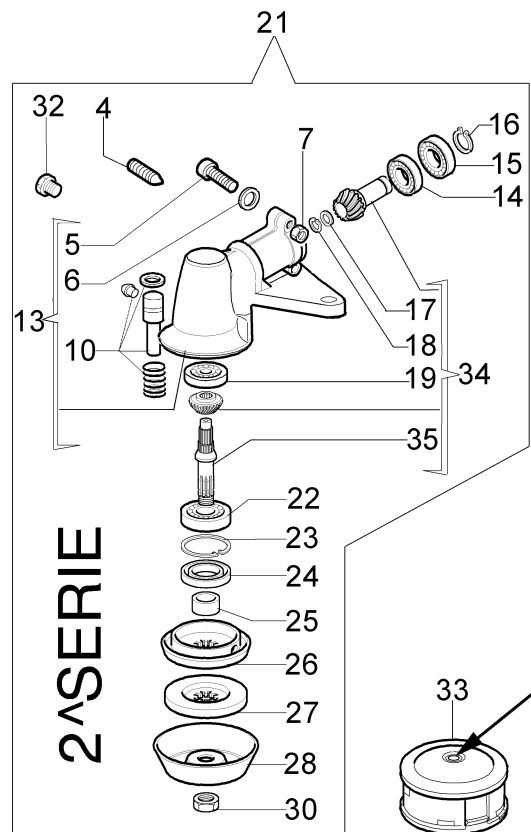

Ref.Nu	Qty	Part number	Description	Validity from	Validity till	Notes	Bulletin
1	1	61110098A	Carburetor kit WYK-143A				
2	1	61112003	Filter support				
3	1	61110010AR	Air filter				
4	1	008200282	O-ring				
5	1	3916006R	Washer				
6	1	3908036	Screw				
7	1	61112016	Filter cover				
8	1	61110006C	Gasket	SN 1802263843			BT3-119-04/13
9	1	61110007AR	Insulator				
10	2	4175124	Screw				
11	1	2318968AR	Carburetor WYK-143B				
12	1	61120022	Gasket				
13	1	3801011	Screw				
14	1	61120024A	Filter support				BT3-078-10/08
15	2	61112005	Screw				
16	1	61120018R	Air filter				
17	1	61122022A	Filter cover				
18	1	61070011AR	Breather valve				
19	2	61110034	Tube				
20	2	4100415R	Tube				
21	1	4161211R	Bush				
22	1	61070006R	Gasket				
23	1	61070079R	Tank cap				
24	1	4098377R	Band				
25	1	50010218R	Fuel filter				
26	1	61110217R	Tank				
27	1	61040015C	Stand				
28	4	3918005	Washer				
29	4	3819006R	Grower				
30	4	3801013R	Screw				
31	1	61110008B	Gasket				
32	1	61120020A	Plate				BT3-078-10/08
33	1	61120025A	Suction kit				
34	1	61110098A	Carburetor kit WYK-143A				
35	1	61120067	Cover				BT3-078-10/08