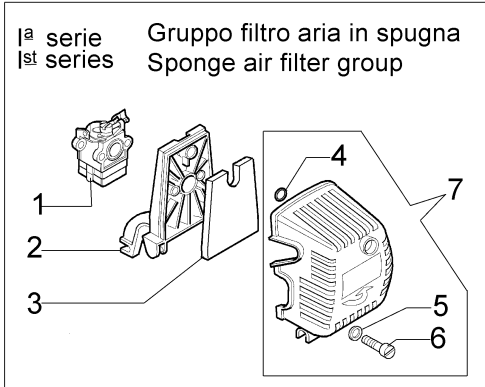

Ref.Nu	Qty	Part number	Description	Validity from	Validity till	Notes	Bulletin
1	2	3960040R	Screw				
2	1	4174275R	Blade				
3	1	4174283AR	Skirt w/blade				
4	4	3802004CR	Screw				
5	1	4174278	Plate				
6	1	4192048B	Guard assy				
7	1	4199008B	Insert (male)				
8	1	4199004	Spring				
9	1	4199052	Nylon spool				
10	2	4199005A	Bushing				
11	1	4199026A	Cover				BT3-074-08/07
12	-	-	Not available for this product			Sostituita da testina completa codice 63019016 (inserto maschio), 63019018 (inserto femmina); Replaced by complet head p/n 63019016 (male insert), 63019018 (female insert)	
13	1	4174113A	Plate				
14	1	4174117	Grip-end				
15	1	4174157	Tape (red)				
16	1	4174111A	Key				
17	1	4098812A	Spring				
18	1	4174163	Harness				
19	1	4095665AR	3-tooth blade				
20	1	63070002R	Harness				
21	1	63070025	Buckle set				
22	1	4191240	Tool kit				
23	1	61120012	Labels kit				
24	1	61110076	Insert (female)				
25	1	4199046	Cover				BT3-074-08/07
26	1	4174280	Disc guard				
27	1	4174279	Disc guard				
28	4	3802004CR	Screw				
29	1	63070036	Hooking spring				
30	1	63019016	Compl. nylon head Ø3			Inserto maschio; Male insert	BT3-074-08/07
30	1	63019018	Compl. nylon head Ø3			Inserto femmina; Female insert	BT3-074-08/07