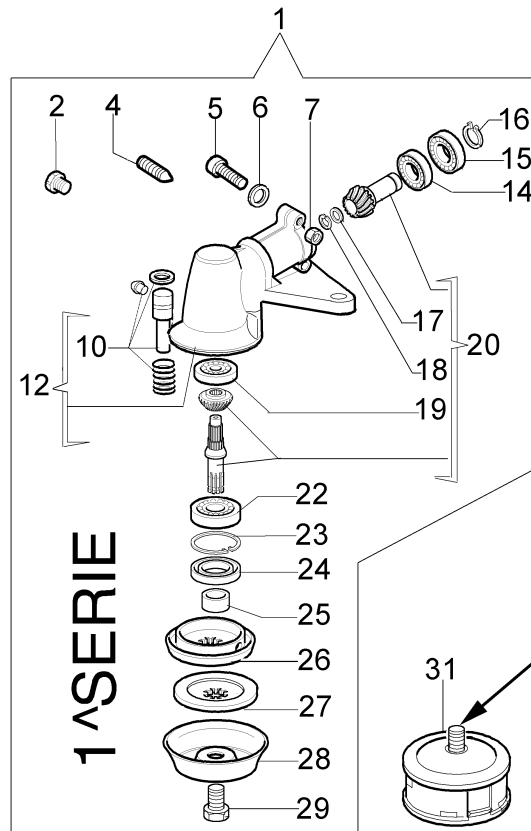

Ref.Nu	Qty	Part number	Description	Validity from	Validity till	Notes	Bulletin
1	1	61110098A	Carburetor kit WYK-143A				
2	1	61112003	Filter support				
3	1	61110010AR	Air filter				
4	1	008200282	O-ring				
5	1	3916006R	Washer				
6	1	3908036	Screw				
7	1	61112016	Filter cover				
8	1	61110006C	Gasket	SN 1802263843			BT3-119-04/13
9	1	61110007AR	Insulator				
10	2	4175124	Screw				
11	1	2318968AR	Carburetor WYK-143B				
12	1	61120022	Gasket				
13	1	3801011	Screw				
14	1	61120024A	Filter support				BT3-078-10/08
15	2	61112005	Screw				
16	1	61120018R	Air filter				
17	1	61122022A	Filter cover				
18	1	61070011AR	Breather valve				
19	2	61110034	Tube				
20	2	4100415R	Tube				
21	1	4161211R	Bush				
22	1	61070006R	Gasket				
23	1	61070079R	Tank cap				
24	1	4098377R	Band				
25	1	50010218R	Fuel filter				
26	1	61110217R	Tank				
27	1	61040015C	Stand				
28	4	3918005	Washer				
29	4	3819006R	Grower				
30	4	3801013R	Screw				
31	1	61110008B	Gasket				
32	1	61120020A	Plate				BT3-078-10/08
33	1	61120025A	Suction kit				
34	1	61110098A	Carburetor kit WYK-143A				
35	1	61120067	Cover				BT3-078-10/08