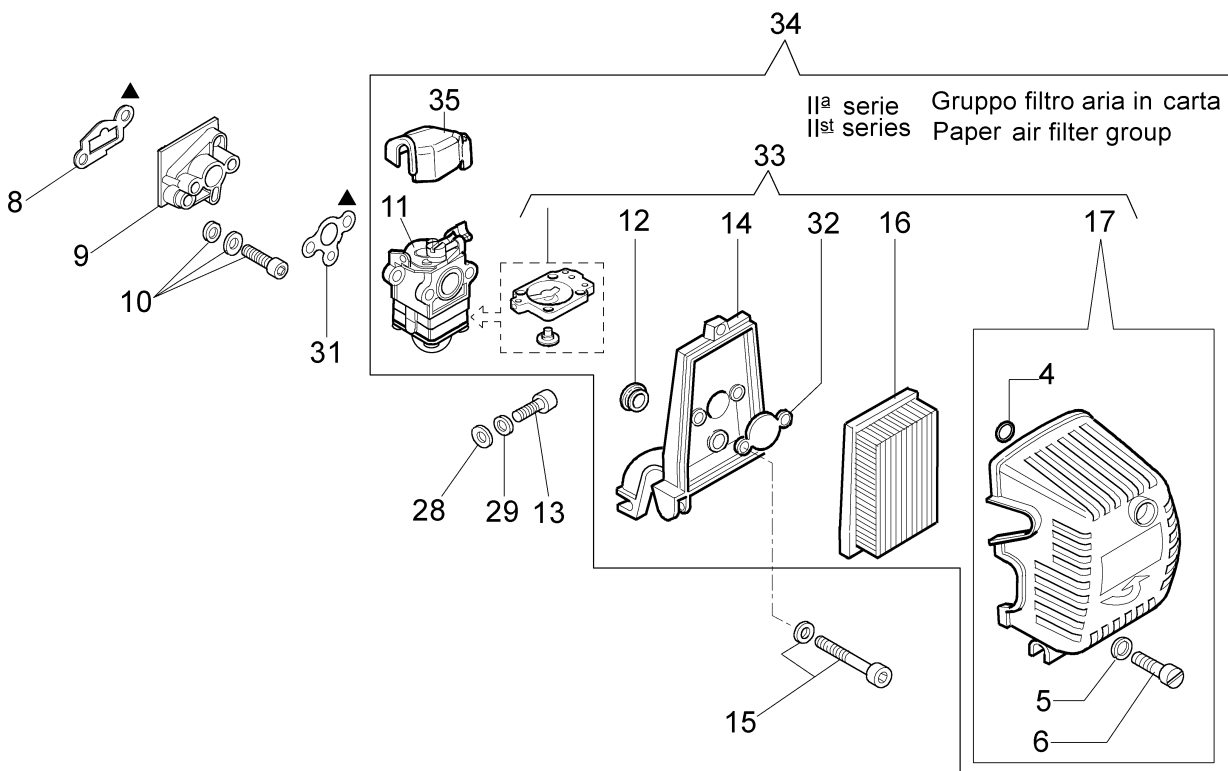

Ref.Nu	Qty	Part number	Description	Validity from	Validity till	Notes	Bulletin
1	2	3960040R	Screw				
2	1	4174275R	Blade				
3	1	4174283AR	Skirt w/blade				
4	4	3802004CR	Screw				
5	1	4174278	Plate				
6	1	4192048B	Guard assy				
7	1	4199008B	Insert (male)				
8	1	4199004	Spring				
9	1	4199052	Nylon spool				
10	2	4199005A	Bushing				
11	1	4199026A	Cover				BT3-074-08/07
12	-	-	Not available for this product			Sostituita da testina completa codice 63019016 (inserto maschio), 63019018 (inserto femmina); Replaced by complet head p/n 63019016 (male insert), 63019018 (female insert)	
13	1	4174113A	Plate				
14	1	4174117	Grip-end				
15	1	4174157	Tape (red)				
16	1	4174111A	Key				
17	1	4098812A	Spring				
18	1	4174163	Harness				
19	1	4095665AR	3-tooth blade				
20	1	63070002R	Harness				
21	1	63070025	Buckle set				
22	1	4191240	Tool kit				
23	1	61120012	Labels kit				
24	1	61110076	Insert (female)				
25	1	4199046	Cover				BT3-074-08/07
26	1	4174280	Disc guard				
27	1	4174279	Disc guard				
28	4	3802004CR	Screw				
29	1	63070036	Hooking spring				
30	1	63019016	Compl. nylon head Ø3			Inserto maschio; Male insert	BT3-074-08/07
30	1	63019018	Compl. nylon head Ø3			Inserto femmina; Female insert	BT3-074-08/07