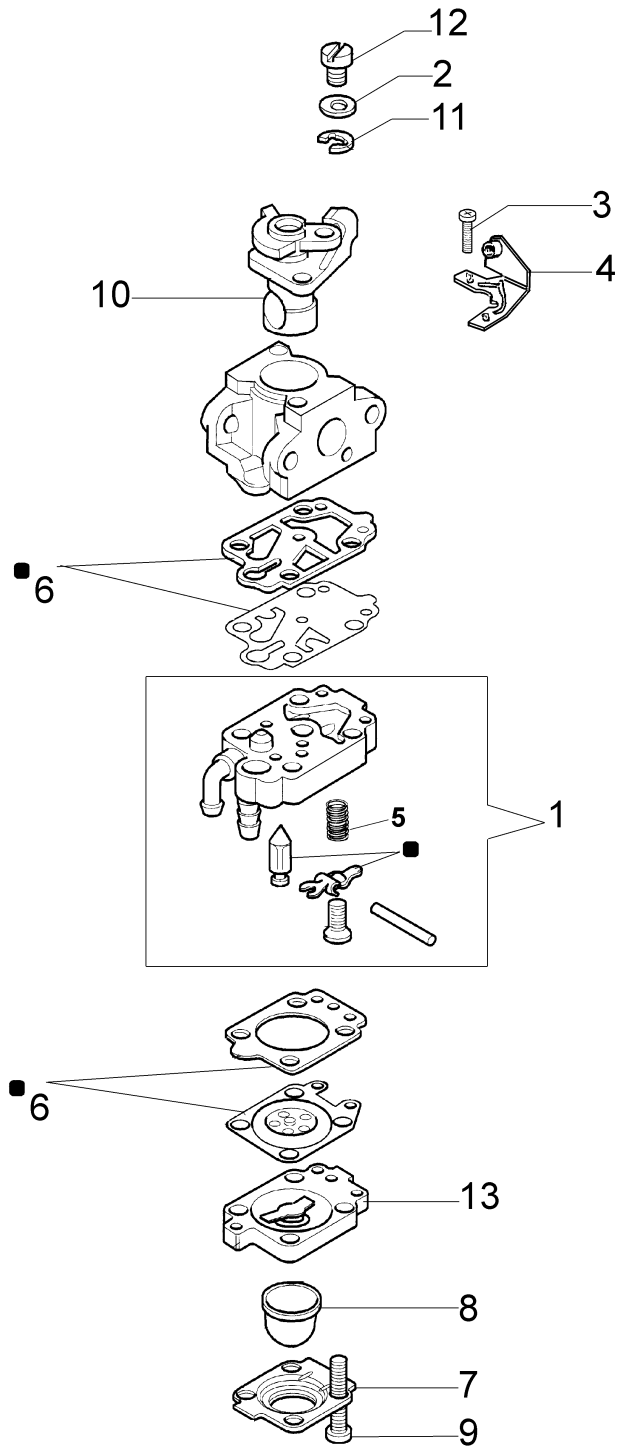

Ref.Nu	Qty	Part number	Description	Validity from	Validity till	Notes	Bulletin
1	1	003300201	Spindle				
2	1	2318703	Washer				
3	1	2318580	Screw				
4	1	2318813	Support				
5	1	2318568	Spring				
6	1	2318674	Repair kit				
7	1	2318571	Cover				
8	1	2318572	Primer pump				
9	4	2318585	Screw				
10	1	003300204	Fuel filter				
11	1	2318701	O-ring				
12	1	2318577	Adjuster nut				
13	1	2318570	Primer body				
14	1	2318189	Ring				
15	1	2318814	Valve				
16	1	2318811	Pump body				
17	1	2318592	Valve				
18	1	2318812	Jet				
19	1	2318569	Screw				

6 ■ KIT RIPARAZIONE
REPAIR KIT